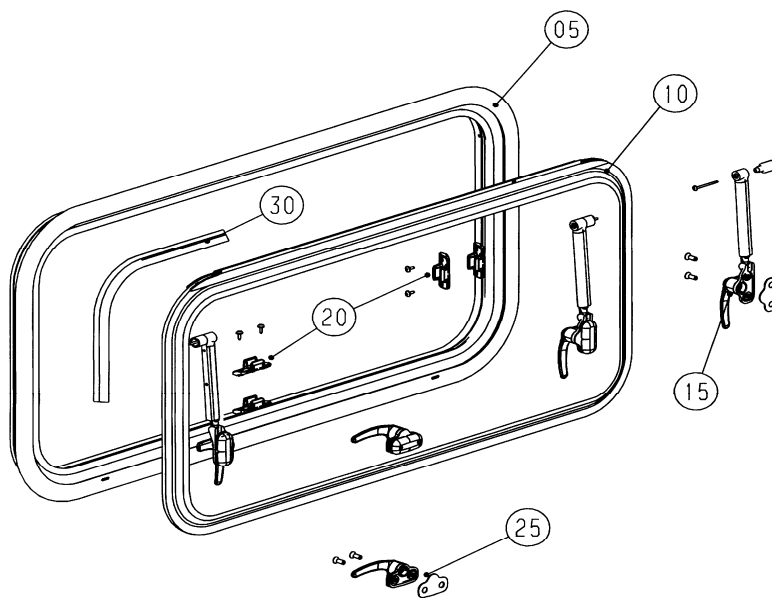

Spare Parts S7-Window*

Top Hung Window (version from 2003 on)

	Description	Part No.	Pack. Unit
05	Frame of top hung window, without glazing panel	ARE0701	1 pc.
10	Glazing panel for top hung window cpl. with assembly parts	BG1352	1 pc.
15	Click-clack-stay complete, right and left handed, with button at handle	BG1679	1 pair
20	Repair kit (lock counterpart)	BG1354	1set
25	Handle complete, with button, left (view from inside)	BG1683	1 pc.
	Handle complete, with button, right (view from inside)	BG1684	1 pc.
	Handle complete, without button, left (view from inside)	BG1692	1 pc.
	Handle complete, without button, right (view from inside)	BG1693	1 pc.
30	Seal frame/glazing, length = 5 m	BG1356	1 pc.

Important: When ordering specify - description, quantity, dimensions, part. no., colour of frame, colour of stays, wall thickness.

Pos 25:
Length X:
Version from 2003 on: 28 mm

Pos. 20
Version from 2003 on

* = only for manufacturers