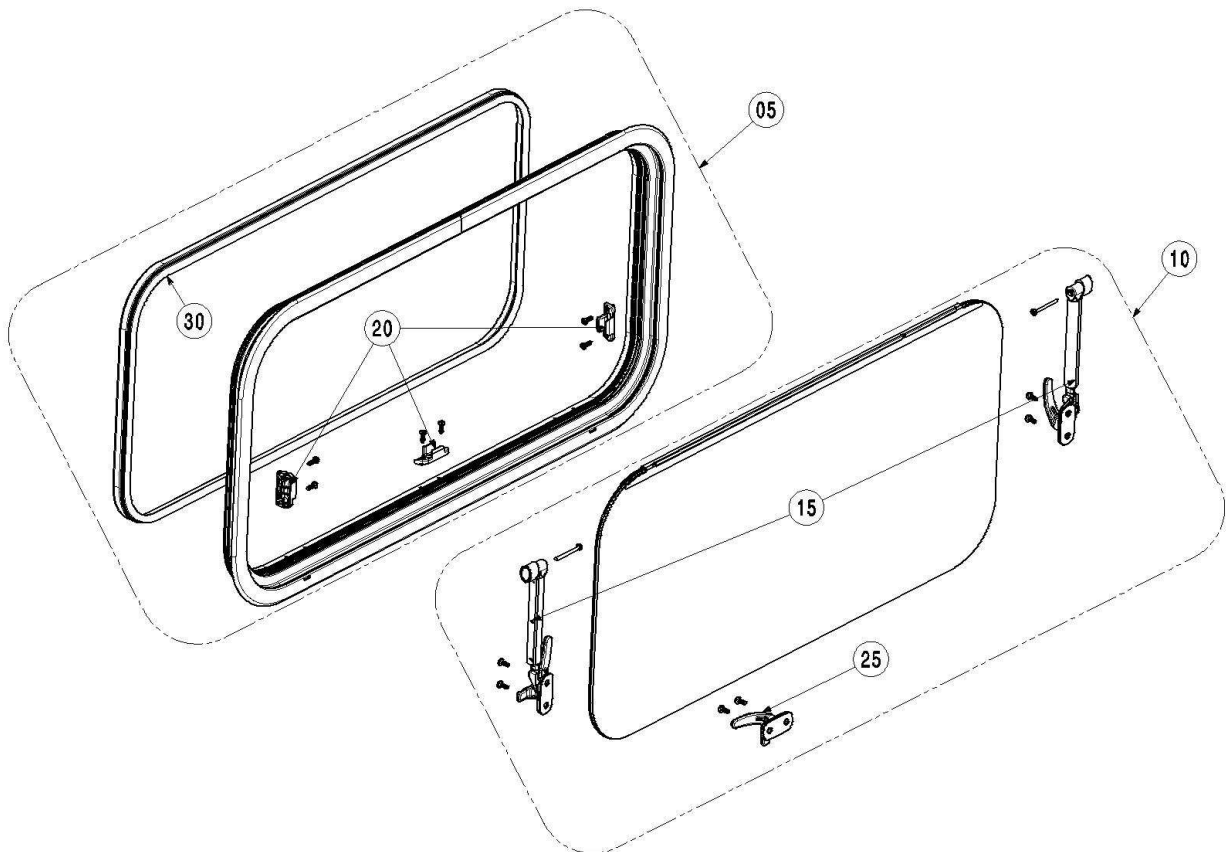

Spare parts S7P-Window *

Top Hung Window

	Description	Part No.	Pack Unit
5	Frame top hung window, cpl., without glazing panel	ARE0701	1 pc.
10	Glazing panel cpl., with assembly parts	BG2408	1 pc.
15	Click-clack-stays cpl., left and right handed with handle (without safety knob)	BG2409	1 pair
20	Clips (Repair kit)	BG2410	1 set
25	Handles cpl., without safety knob, right hand (view from inside)	BG2411	1 pc.
30	Rubber profile frame/glazing panel, length = 5 m	BG1356	1 pc.

Important: When ordering specify - description, quantity, dimensions, part. no., colour of frame, colour of stays, wall thickness.

* = only for manufacturers