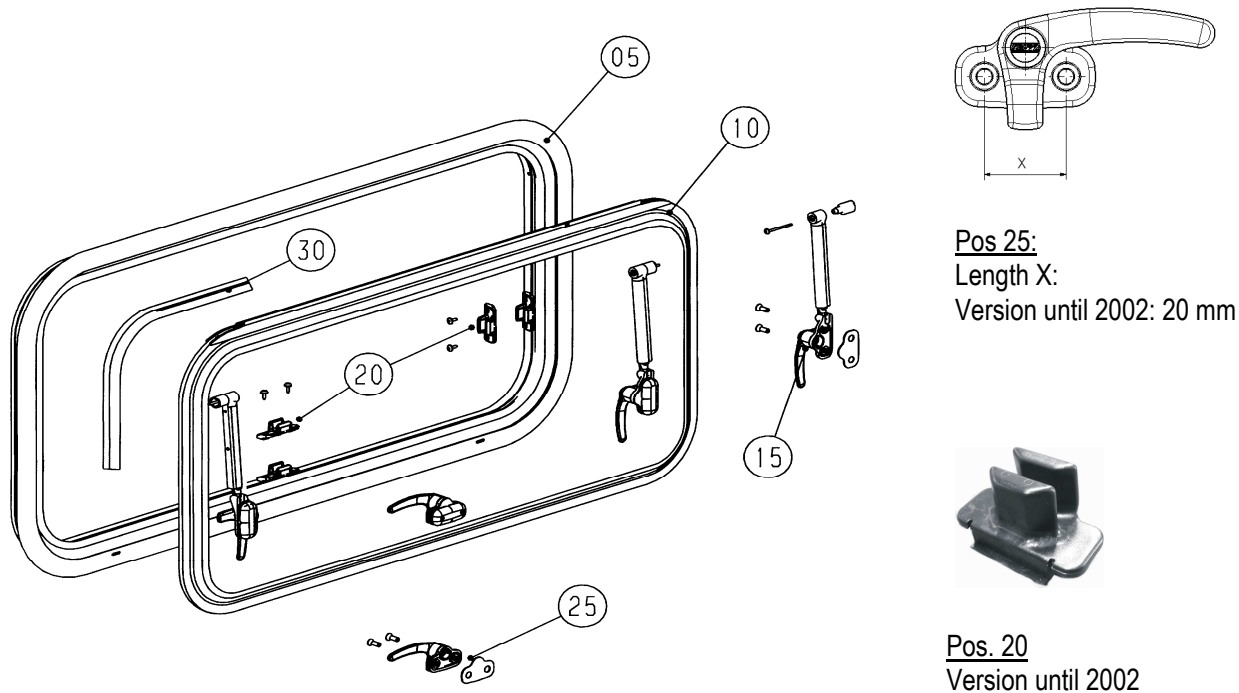

Spare Parts S7-Window*

Top Hung Window (version until 2002)

	Description	Part No.	Pack. Unit
05	Frame of top hung window, without glazing panel	not available anymore	
10	Glazing panel for top hung window cpl. with assembly parts	BG1352-A	1 pc.
15	Stay complete, right and left handed	BG1353-A	1 pair
20	Repair kit (lock counterpart)	BG1354-A	1 set
25	Handle complete	BG1355-A	1 pc.
30	Seal frame/glazing, length = 5 m	BG1356-A	1 pc.

Important: When ordering specify - description, quantity, dimensions, part. no., colour of frame, colour of stays, wall thickness.

* = only for manufacturers