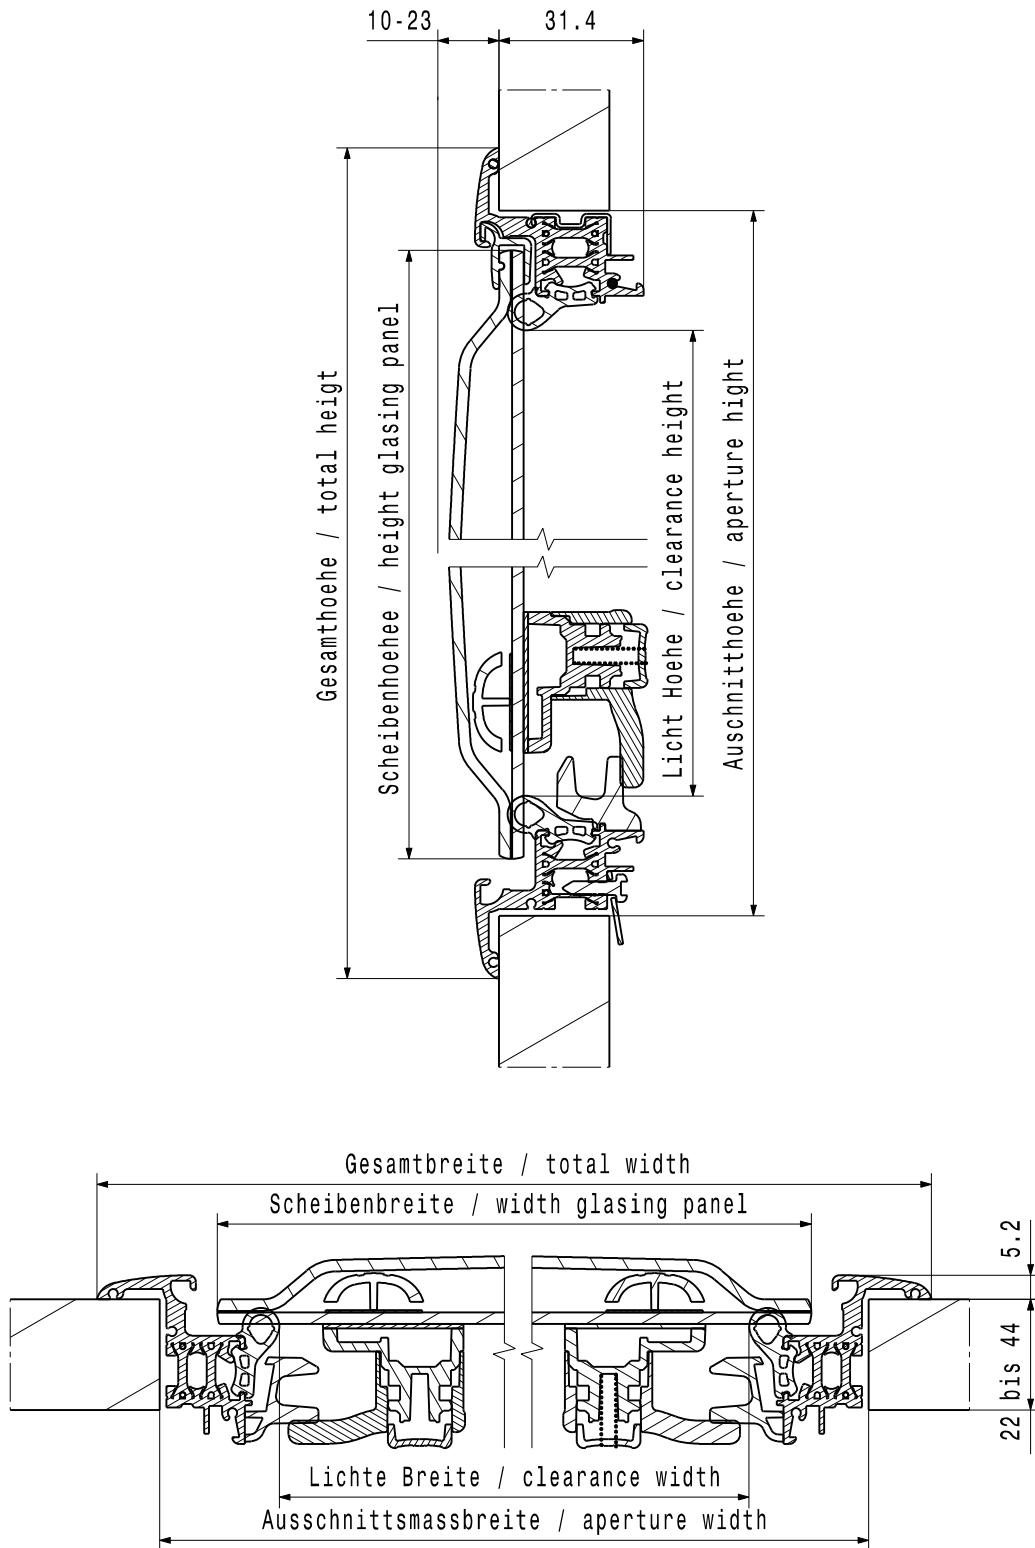

Technical Drawing S7 (Top Hung / Fixed)*

Art. 1354, 1355

* = only for manufacturers