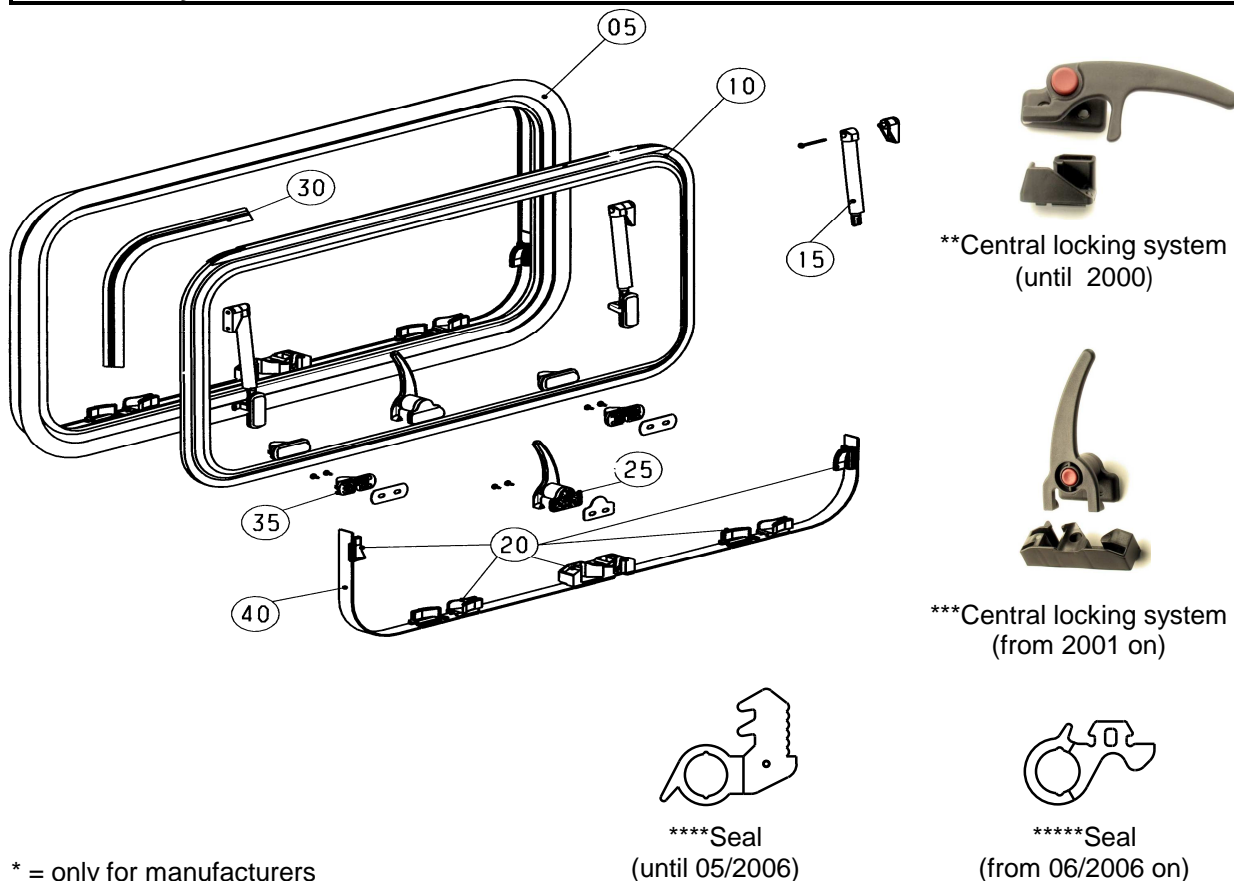

Spare Parts S7Z-Window*

Top Hung Window

	Description	Part No.	Pack. Unit
05	Frame of top hung window, without glazing panel	ARE07Z01	1 pc.
10	Glazing panel for top hung window cpl. with assembly parts (from 2001 on)***	BG1344	1 pc.
	Glazing panel for top hung window cpl. with assembly parts (until 2000)**	BG1344-A	1 pc.
15	Click-Clack-stay complete, right and left handed (from 2001 on)***	BG1345	1 pair
	Click-Clack-stay complete, right and left handed (until 2000)**	BG1345-A	1 pair
20	Repair kit (sliding cam) (from 2001 on)***	BG1346	1 set
	Repair kit (sliding cam) (until 2000)**	BG1346-A	1 set
25	Handle complete with seal (from 2001 on)***	BG1347	1 pc.
	Handle complete with seal (until 2000)**	BG1347-A	1 pc.
30	Seal frame/glazing, length = 5 m (from 06/2006 on)*****	BG1348	1 pc.
	Seal frame/glazing, length = 5 m (until 05/2006)****	BG1348-A	1 pc.
35	Repair kit (fixed cam complete with seal and screws) (from 2001 on)***	BG1349	1 set
	Repair kit (fixed cam complete with seal and screws) (until 2000)**	BG1349-A	1 set
40	Sliding belt complete (incl. pos. 20) (from 2001 on)***	BG1350	1 set
	Sliding belt complete (incl. pos. 20) (until 2000)**	BG1350-A	1 set

Important: When ordering specify - description, quantity, dimensions, part. no., colour of frame, colour of stays, wall thickness.

* = only for manufacturers