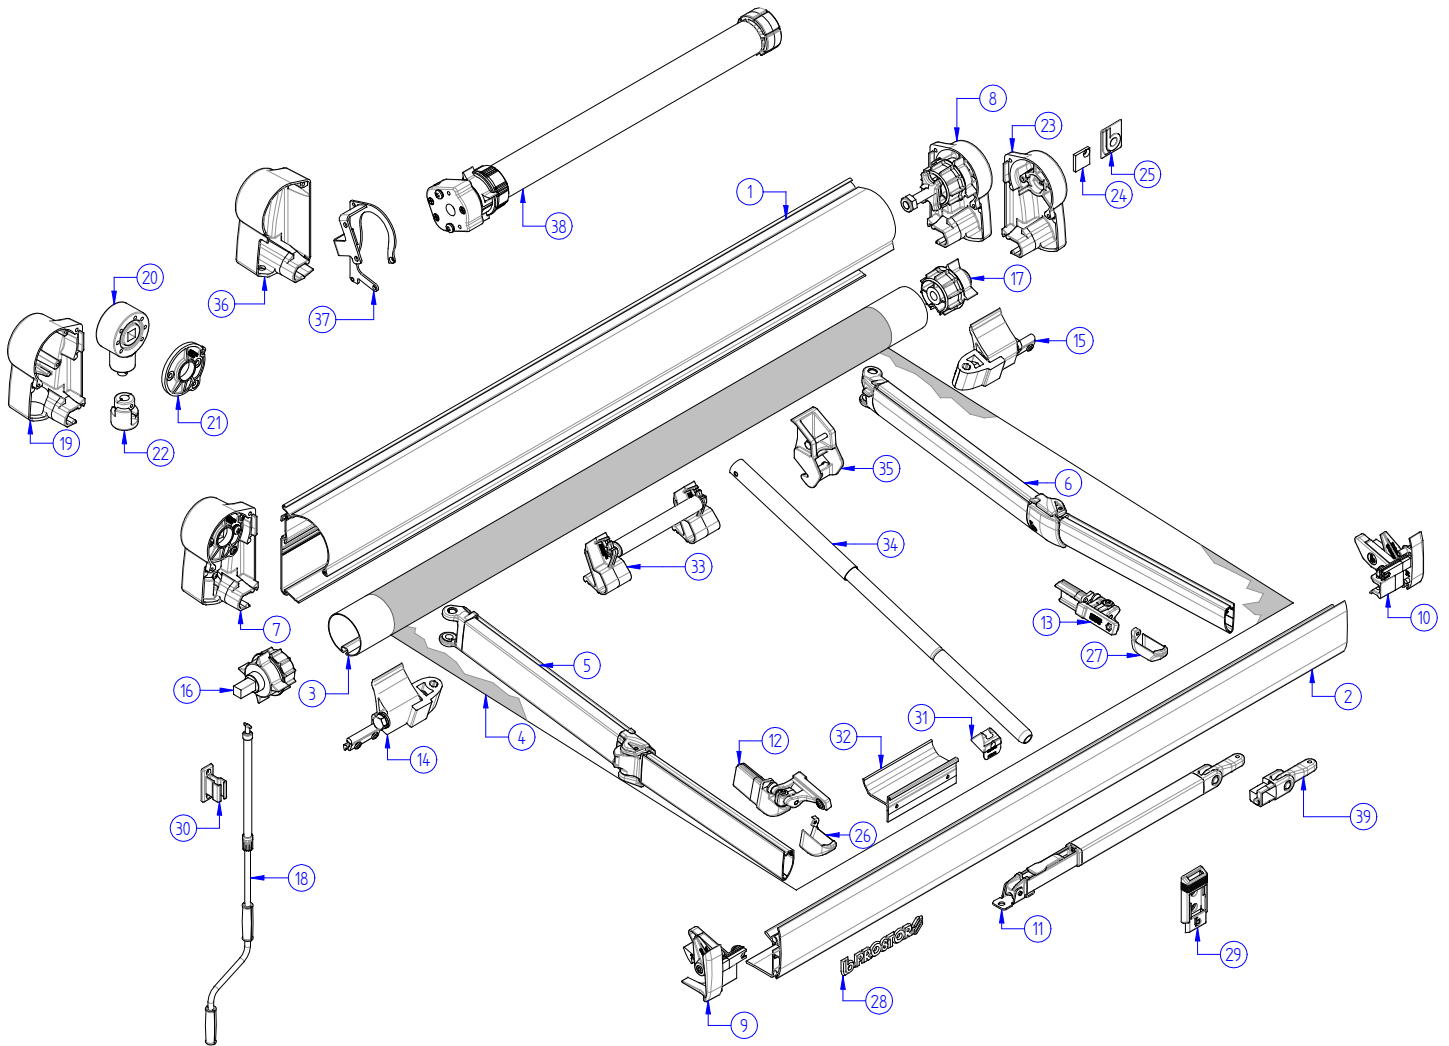

PROSTOR 500 SPARE PARTS

1	5001001 - z 5000791 - z 5000787 - z 5000792 - z 5000788 - z	BACK PROFILE 4.0M BACK PROFILE 4.5M BACK PROFILE 5.0M BACK PROFILE 5.5M BACK PROFILE 7.0M
2	5001000 - z 5000797 - z 5000918 - z 5000798 - z 5000811 - z	LEADRAIL PROFILE 4.0M LIGHT LEADRAIL PROFILE 4.5M LEADRAIL PROFILE 5.0M LEADRAIL PROFILE 5.5M LEADRAIL PROFILE 7.0M LIGHT
3	0300089 - 260 0300089 - 300 0300089 - 350 0300089 - 400 0300085 - 450 0300085 - 500 0300085 - 550 0100190	ROLLER TUBE MANUAL DIA 48 2.6M ROLLER TUBE MANUAL DIA 48 3.0M ROLLER TUBE MANUAL DIA 48 3.5M ROLLER TUBE MANUAL DIA 48 4.0M ROLLER TUBE MANUAL DIA 58 4.5M ROLLER TUBE MANUAL DIA 58 5.0M ROLLER TUBE MANUAL DIA 58 5.5M ROLLER TUBE MOTOR 5.5M
4	5400143 - xxx - y 5400144 - xxx - y 5400145 - xxx - y 5400146 - xxx - y	JAMAICA ARUBA GREY WAVES BLUE WAVES
5	5400001 5400007 5400009 5400002	SPRING ARM 1.00M LEFT SPRING ARM 2.00M LEFT SPRING ARM 2.50M LEFT SPRING ARM 1.00M RIGHT
6	5400008 5400010	SPRING ARM 2.00M RIGHT SPRING ARM 2.50M RIGHT
7	5400021 - z	ENDCAP BACKPROFILE MANUAL LEFT
8	5400022 - z	ENDCAP BACKPROFILE MANUAL RIGHT MANUAL 4.00M OR LESS / MOTOR
9	5400023 - z	ENDCAP LEADRAIL LEFT
10	5400024 - z	ENDCAP LEADRAIL RIGHT
11	5400015 5400017 5400019	SUPPORT LEG 2.60M SUPPORT LEG 3.00M SUPPORT LEG 3.50M OR MORE