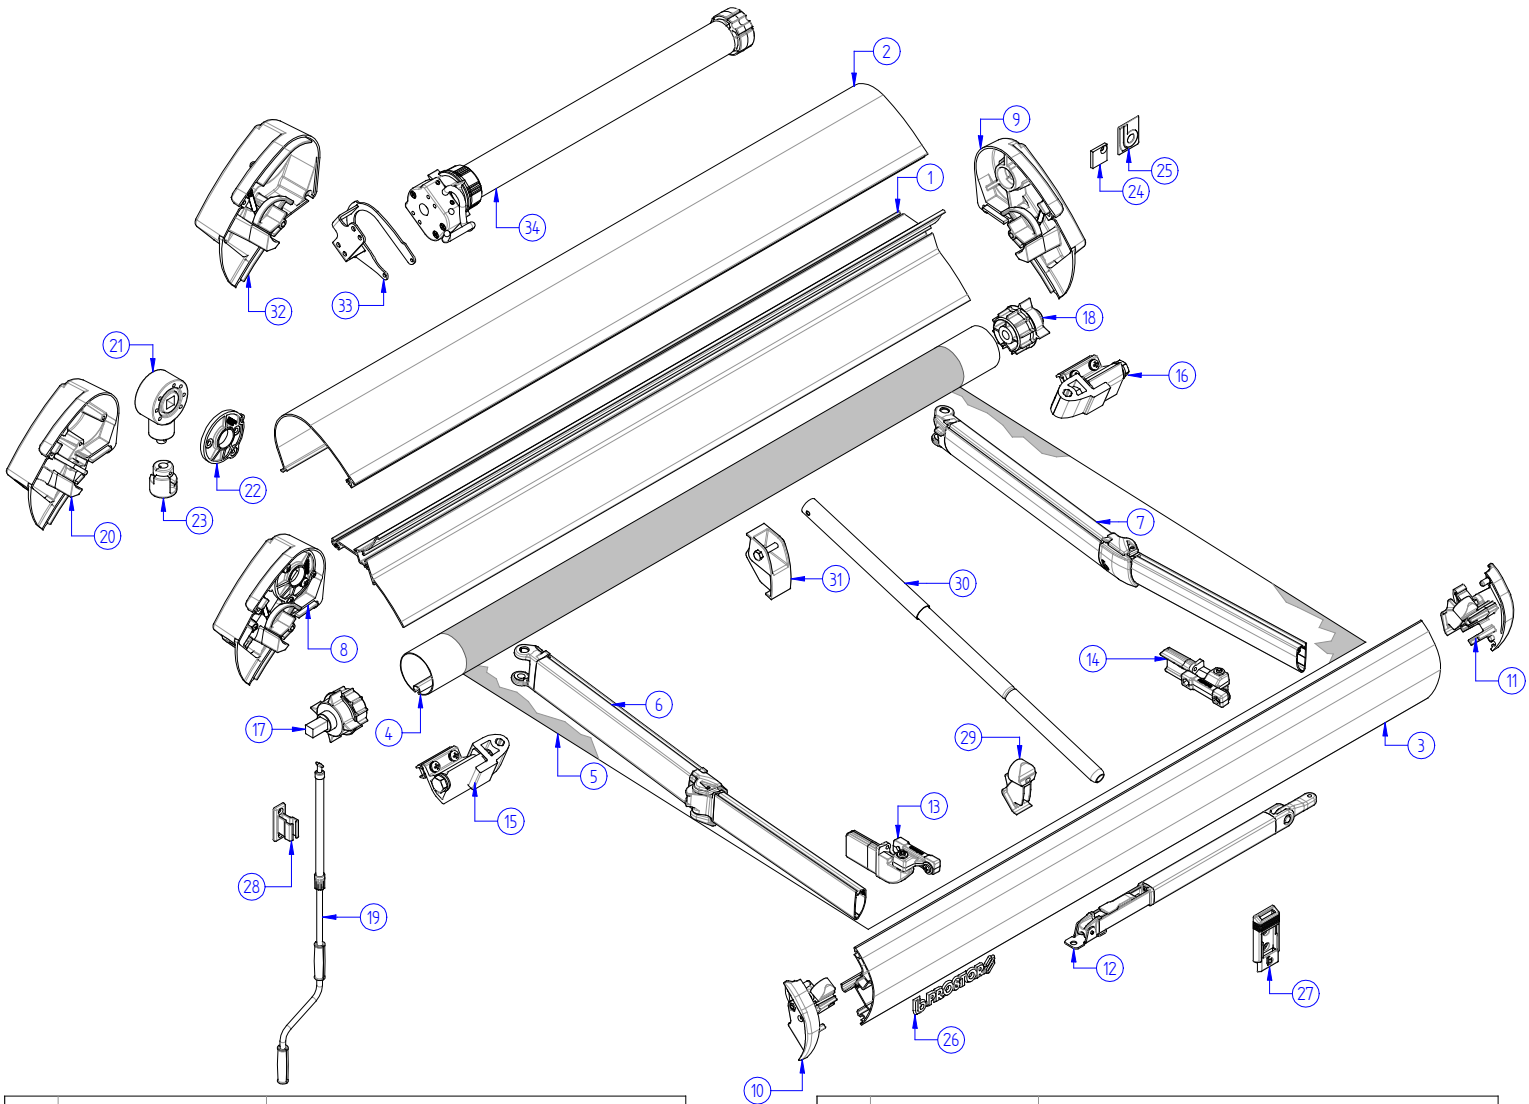

PROSTOR 600 SPARE PARTS

1	5001014 5000936 5000935 5000934 5000933	BACK PROFILE 3.75M BACK PROFILE 4.5M BACK PROFILE 5.0M BACK PROFILE 5.5M BACK PROFILE 7.0M
2	5001015 - z 5000944 - z 5000943 - z 5000942 - z 5000941 - z	COVER PROFILE 3.75M COVER PROFILE 4.5M COVER PROFILE 5.0M COVER PROFILE 5.5M COVER PROFILE 7.0M
3	5001016 - z 5000940 - z 5000939 - z 5000938 - z 5000937 - z	LEADRAIL PROFILE 3.75M LEADRAIL PROFILE 4.5M LEADRAIL PROFILE 5.0M LEADRAIL PROFILE 5.5M LEADRAIL PROFILE 7.0M
4	0300089 - 260 0300089 - 300 0300089 - 350 0300089 - 400 0300085 - 450 0300085 - 500 0300085 - 550 0100190	ROLLER TUBE MANUAL DIA 48 2.6M ROLLER TUBE MANUAL DIA 48 3.0M ROLLER TUBE MANUAL DIA 48 3.5M ROLLER TUBE MANUAL DIA 48 4.0M ROLLER TUBE MANUAL DIA 58 4.5M ROLLER TUBE MANUAL DIA 58 5.0M ROLLER TUBE MANUAL DIA 58 5.5M ROLLER TUBE MOTOR 5.5M
5	1101793 - xxx - y 1101792 - xxx - y 1101795 - xxx - y 1101794 - xxx - y	JAMAICA ARUBA GREY WAVES BLUE WAVES
6	5400001 5400007 5400009	SPRING ARM 1.00M LEFT SPRING ARM 2.00M LEFT SPRING ARM 2.50M LEFT
7	5400002 5400008 5400010	SPRING ARM 1.00M RIGHT SPRING ARM 2.00M RIGHT SPRING ARM 2.50M RIGHT
8	5400065 - z	ENDPLATE HOUSING MANUAL LEFT
9	5400066 - z	ENDPLATE HOUSING RIGHT