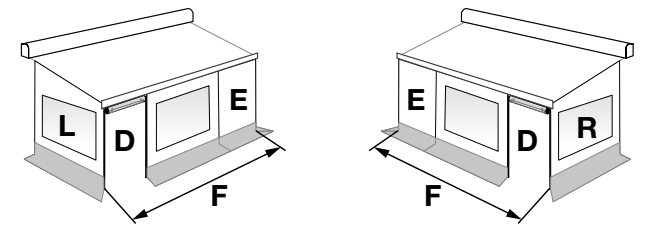

Privacy Room Code	Description	Front Panel (F)	Front Panel (E)	Side Panel Right (R)	Side Panel Left (L)	Door (D)
05925-01-	Privacy Room 290 F65 Ducato <06/06	98655-831		98655-837	98655-836	98655-846
05925-02-	Privacy Room 320 F65 Ducato >06/06	98655-832				
05925-03-	Privacy Room 340 F65 Ducato <06/06	98655-833		98655-840	98655-839	98655-846
05925-04-	Privacy Room 370 F65 Ducato >06/06	98655-834				
05925-05-	Privacy Room 400 F65 Ducato >06-06	98655-876				98655-838
05925-06-	Privacy Room 400 F65 Ducato Kreos 3005	98655-835	See product catalogue	98655-842	98655-841	
06016-01-	Privacy Room 320 F65 H3	98655-832				98655-846
06016A01-	Privacy Room 340 F65 H3	98655-833		98655-844	98655-843	
06016B01-	Privacy Room 370 F65 H3	98655-834				98655-846
06016C01-	Privacy Room 400 F65 H3	98655-876				
06676-01-	Privacy Room 320 F65 H. 245-280	98655-832		98660-016	98660-017	98655-846

Kit Fast Clip 2.0
Ext. 250 · 98660-005

Left: 98655-617, 98655-618, 98655-620, 98655-619, 98655-613, 98655-614, 98655-890

Right: 98655-923 (2 pcs) for Fast Clip <2013, 98655-944 for Fast Clip <2013, standard for F65 98655-899

98655A482 (2 pcs.), 98655-631 (4 pcs.), 98655-943 (Side · cm 195), 98655-349 (10 pcs.), 98655-346 (10 pcs.), 98655-347 (10 pcs.), 98655-006 (20 pcs.)