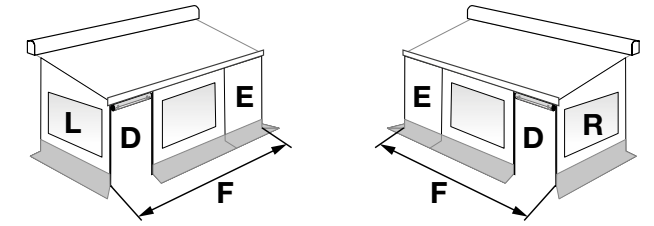

Privacy Room CS Light