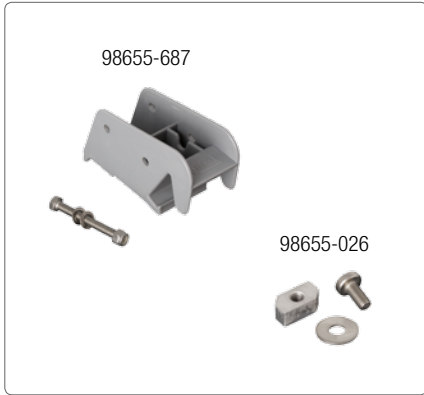

Rafter L

Rafter / Rafter Pro

Common Parts

Crank Handle

Tie Down S

Side W / Side W Pro / Sun View Side

Skirting Motorhome

Clip System Adapters