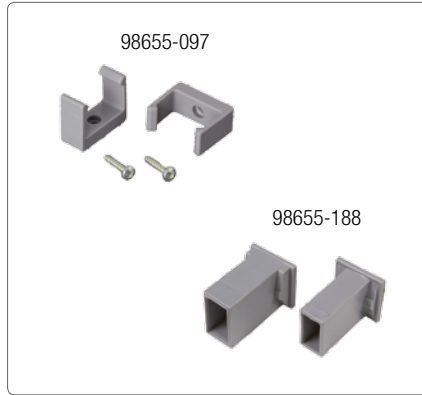

Rafter / Rafter Pro