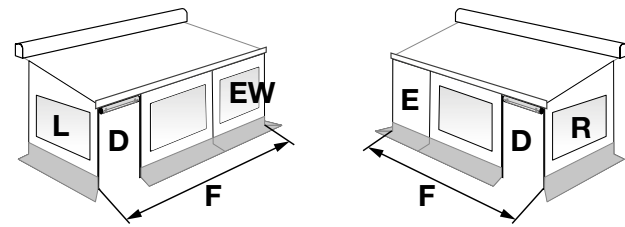

# Privacy Room F45

Privacy Room Code	Description	Front Panel (F)	Front Panel (E) 50 cm	Front Panel (E) 100 cm	Front Panel (E) 150 cm	Front Panel (EW) 200 cm	Side Panel Right (R)	Side Panel Left (L)	Door (D)
05920-02-	Privacy Room 250 Van H180-220	98655-796					98655-800	98655-798	98655-802
05920-03-	Privacy Room 300 Van H180-220	98655-797					98655-801	98655-799	
05920-04-	Privacy Room 300 Medium H225-250	98655-789							98655-795
05920-05-	Privacy Room 350 Medium H225-250	98655-790	06138-01-				98655-805	98655-804	
05920-06-	Privacy Room 400 Medium H225-250	98655-791		06138A01-					
05920-07-	Privacy Room 450 Medium H225-250	98655-803			06138C01-				
05920-08-	Privacy Room 300 Large H251-280	98655-789							98655-795
05920-09-	Privacy Room 350 Large H251-280	98655-790	06138-01-				98655-807	98655-806	
05920-10-	Privacy Room 400 Large H251-280	98655-791		06138A01-					
05920-11-	Privacy Room 450 Large H251-280	98655-803			06138C01-				
05920-12-	Privacy Room 500 Large H251-280	98655-808				98655-945			
05920-13-	Privacy Room 550 Large H251-280	98655-809	06138-01-			98655-945			
05920-14-	Privacy Room 400 XL H281-330	98655-823		06138A01-					98655-830
05920-15-	Privacy Room 450 XL H281-330	98655-824			06138C01-		98655-829	98655-828	
05920-16-	Privacy Room 500 XL H281-330	98655-825				98655-945			
05920-17-	Privacy Room 550 XL H281-330	98655-826	06138-01-			98655-945			
05920-18-	Privacy Room 260 Ti VW T5 H180-220	98655-822					98655-800	98655-798	98655-802