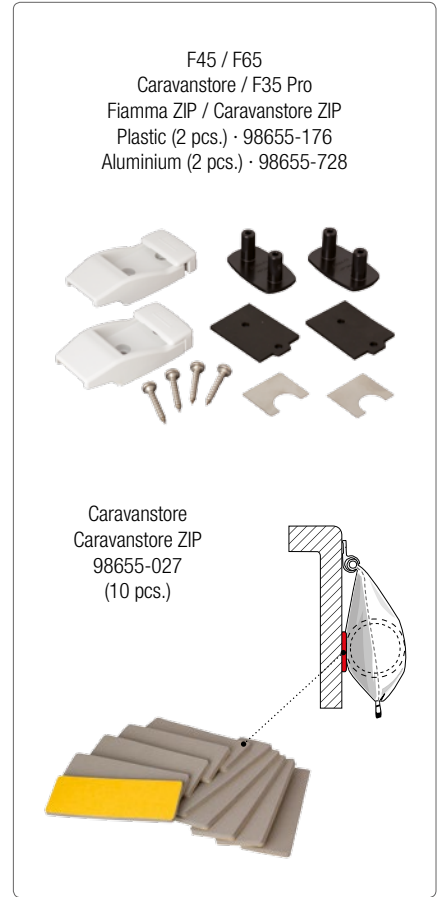

Common Parts