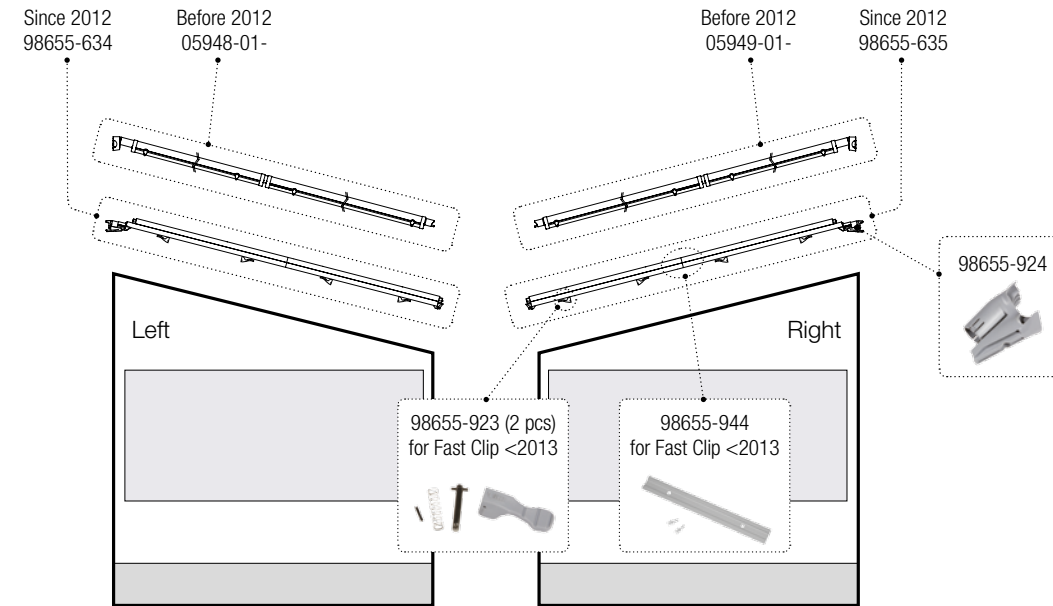

Kit fast Clip CS 2.0 98660-007