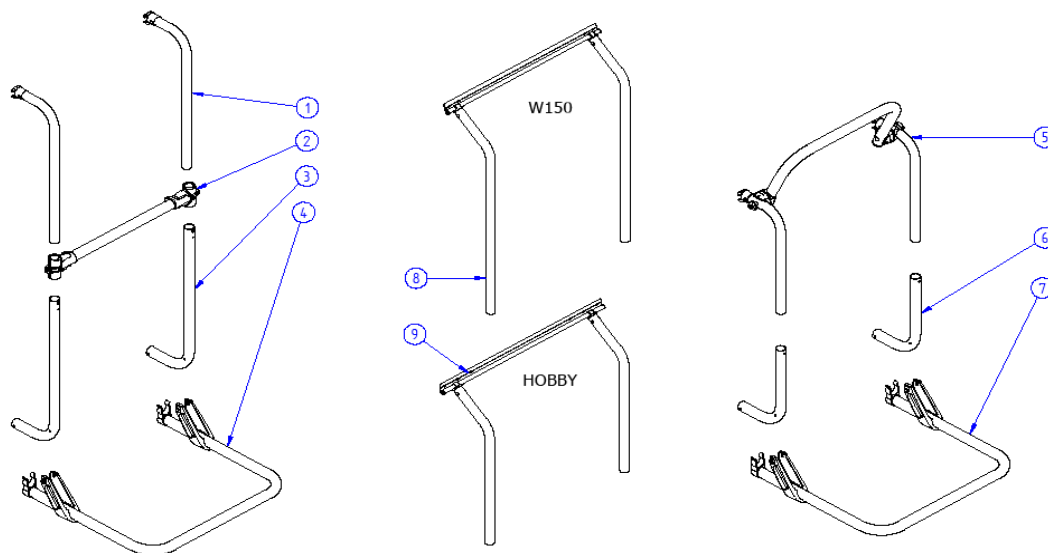

2015 SPARE PARTS LIST

THULE
SWEDEN

Sport & Elite - common parts

BA812-01

30	1500600551	ELITE WHEEL HOLDER	
31	1500601999	ELITE PLATFORM HOLDER	
32	1500600553	ELITE END CAP BIKE RAIL (x4)	
33	1500600552	ELITE RAILSLIDER	
34	1500600580	ELITE RAIL WITHOUT RAILSLIDERS	
34	1500600581	ELITE RAIL WITH RAILSLIDERS	
35	1500602021	ELITE RACK CLIP	
36	1500602750	MOUNTING RAIL SCREW NAIL (x100)	

2015 SPARE PARTS LIST

Elite LV - Elite SV - Elite FH - Elite HH

THULE
SWEDEN

EL715-00

THULE
SWEDEN

THULE Elite - Elite SV - Elite FH & HH - Elite FH SV

EL715-00

ART.NR.	DESCRIPTION	RETAIL € (ex.VAT)
Elite long version - 2 bikes		
1	1500600563 ELITE ARM (1x)	
2	1500600577 ELITE CROSSBAR + T-PIECES	
3	1500600578 ELITE BODY (1x)	
4	1500602366 ELITE PLATFORM WITHOUT RAILS	
Elite short version - 2 bikes		
5	1500600582 ELITE SV CROSSBAR	
6	1500600583 ELITE SV ARM (1x)	
7	1500600584 ELITE SV BODY (1x)	
8	1500602366 ELITE PLATFORM WITHOUT RAILS	
Elite FH & HH & FH SV - 2 bikes		
9	1500602367 ELITE FH HH ARM (1x)	
10	1500602368 ELITE FH HH BODY (1x)	
11	1500602369 ELITE FH SV ARM (1X)	
12	1500602370 ELITE FH SV BODY (1X)	

2015 SPARE PARTS LIST

Sport LV - Sport SV - Sport W150 - Sport Hobby

THULE
SWEDEN

BA718-00

THULE
SWEDEN

THULE Sport - Sport SV - Sport W150 - Sport Hobby

BA718-00

ART.NR.	DESCRIPTION	RETAIL € (ex.VAT)
Sport long version		
1	1500600530 SPORT ARM (1x)	
2	1500600535 SPORT CROSSBAR + T-PIECES	
3	1500600536 SPORT BODY (1x)	
4	1500602361 SPORT PLATFORM WITHOUT RAILS	
Sport short version - 2 bikes		
5	1500600541 SPORT VS ARMS + CROSSBAR	
6	1500600542 SPORT SV BODY (1x)	
7	1500602361 SPORT PLATFORM WITHOUT RAILS	
Sport W150 & Sport Hobby - 2 bikes		
8	1500601502 SPORT W150 ARM+SUSPENSION PROFILE	
9	1500601503 SPORT HOBBY ARM+SUSPENSION PROFILE	