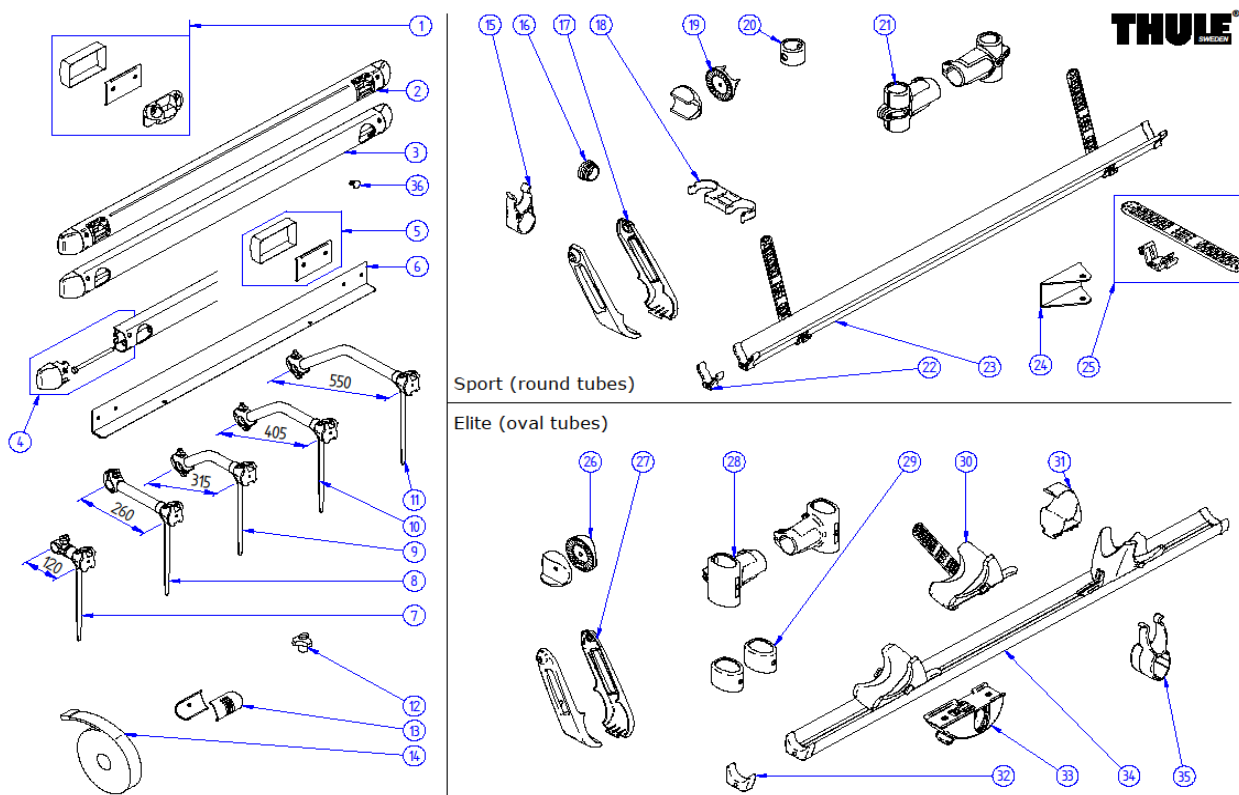

2015 SPARE PARTS LIST

Sport & Elite - common parts

THULE
SWEDEN

BA812-01

THULE Sport & Elite - common parts

BA812-01

	ART.NR.	DESCRIPTION	RETAIL € (ex.VAT)
1	1500600548	SPORT/ELITE UPPER FIXATION KIT (2x)	
2	309828	TOP MOUNTING RAIL	
3	306946	BOTTOM MOUNTING RAIL	
3	308954	BOTTOM MOUNTING RAIL BLIND	
4	1500600549	SPORT/ELITE CAP MOUNTING PROFILE + BOLT (2x)	
5	1500602360	LOWER FIXATION KIT INSIDE (2x)	
6	1500600434	ANGLE SUPPORT RAIL NORMAL	
6	1500600436	ANGLE SUPPORT RAIL LIFT	
6	1500601518	ANGLE SUPPORT RAIL DUCATO	
7	308184	SPORT/ELITE BIKE HOLDER #1 (14 CM)	
8	308185	SPORT/ELITE BIKE HOLDER #2 (28 CM)	
9	308188	SPORT/ELITE BIKE HOLDER #2/3 (33 CM)	
10	308186	SPORT/ELITE BIKE HOLDER #3 (42 CM)	
11	308187	SPORT/ELITE BIKE HOLDER #4 (56 CM)	
12	1500602020	KNOB WITH NUT	
13	1500600550	SHELLS 30/34 FOR BIKE HOLDERS (10x)	
14	1500601970	STRAP 15 MM BLUE L=2,0M	
15	1500601361	SPORT RACKCLIP	
16	1500601988	TUBE PLUG BLACK DIA 34	
17	1500600531	SPORT HINGE COVERS	
18	1500601360	SPORT PLATFORM HOLDER (2x)	
19	1500600544	SPORT SERRATED PIECES	
20	1500601989	CONNECTION PIECE DIA. 34/30	
21	1500600543	SPORT T-PIECES	
22	1500601356	SPORT ENDCAP V-RAIL (4x)	
23	1500602704	SPORT V-RAIL COMPLETE	
24	1500601974	FOOT SUPPORT OMNIBIKE	
25	1500601358	SPORT WHEEL STRAPS (x6)	
26	1500600546	ELITE SERRATED PIECES	
27	1500600566	ELITE HINGE COVERS	
28	1500600547	ELITE T-PIECES	
29	1500600545	ELITE CONNECTION PIECES (TUBES 48/42)