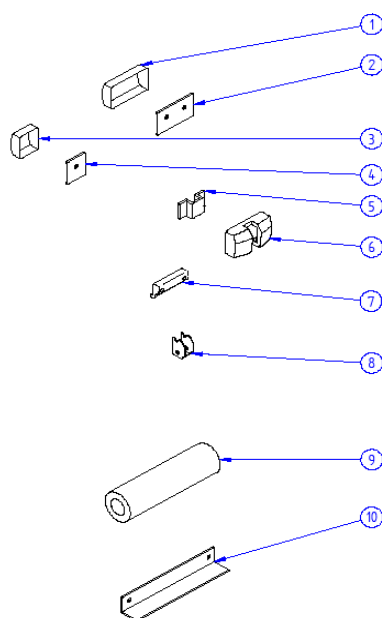

2015 SPARE PARTS LIST

OB & OB+ & OB deluxe - common parts

THULE
SWEDEN

BI700-01

THULE
SWEDEN

All other spareparts can be found on the "Sport & Elite" pages