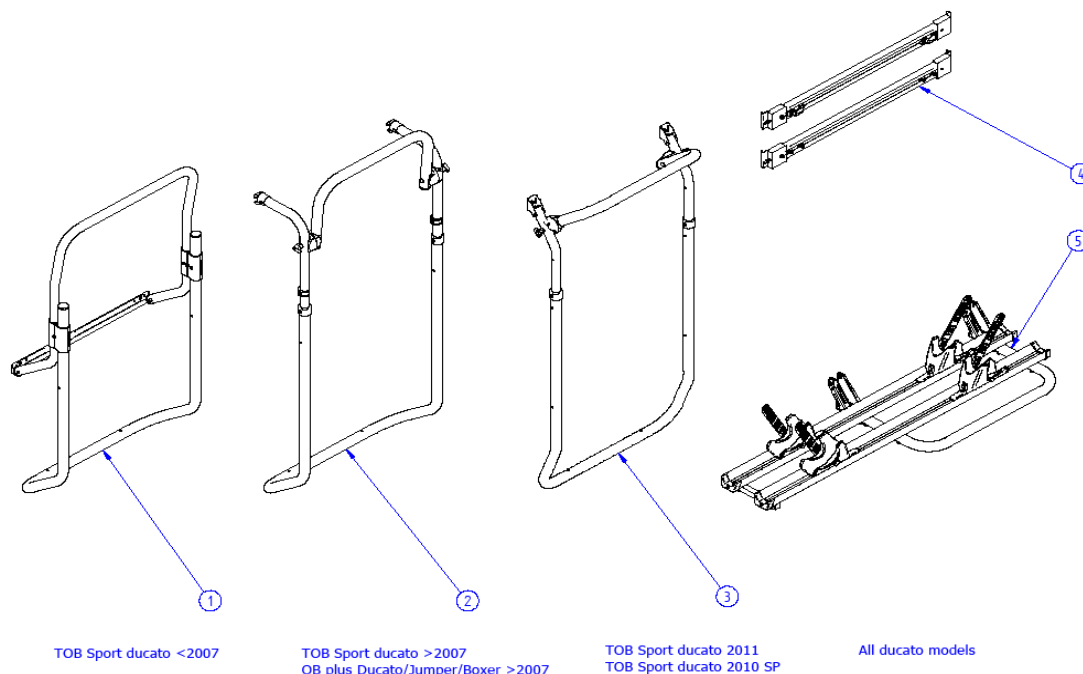

2015 SPARE PARTS LIST

Sport caravan tour - Sport caravan universal

THULE
SWEDEN

BA810-00

THULE
SWEDEN

THULE Sport caravan tour - Sport caravan universal

BA810-00

	ART.NR.	DESCRIPTION	RETAIL € (ex.VAT)
Sport caravan tour - 2 bikes			
1	1500602023	SPORT CARAVAN TOUR ARM (1x)	
2	1500600535	SPORT CROSSBAR + T-PIECES	
3	1500601965	SPORT CARAVAN TOUR BODY	
4	1500602361	SPORT PLATFORM WITHOUT RAILS	
Sport caravan universal - 2 bikes			
5	1500601512	SPORT CAR.UNIVERSAL FIXATION PROFILE	
6	1500601513	SPORT CAR.UNIVERSAL FRAME COMPLETE	
7	1500602364	SPORT CAR.UNIVERSAL PLATFORM WITHOUT RAILS	

2015 SPARE PARTS LIST
Sport garage - Sport 2 doors

THULE
SWEDEN

BA811-00

THULE
SWEDEN

THULE Sport garage - Sport 2 doors

BA811-00

ART.NR.	DESCRIPTION	RETAIL € (ex.VAT)
Sport 2 garage - 2 bikes		
1	SPORT GARAGE WALL FIXATION	
2	SPORT GARAGE FRAME	
3	SPORT GARAGE PLATFORM WITHOUT RAILS	
Sport 2 doors - 2 bikes		
4	SPORT ARM (1x)	
5	SPORT 2 DOORS CROSSBAR + T-PIECES	
6	SPORT 2 DOORS BODY	
7	SPORT 2 DOORS PLATFORM COMPLETE	

2015 SPARE PARTS LIST

Sport Ducato - 2 bikes

THULE
SWEDEN

BA808-00

THULE
SWEDEN

THULE Sport Ducato before 2007 - Ducato 2007 to 2010 - Ducato since 2011

BA808-00

	ART.NR.	DESCRIPTION	RETAIL € (ex.VAT)
1	1500601519	SPORT DUCATO 2006 FRAME	
2	1500601520	SPORT DUCATO 2007 FRAME	
3	1500602362	SPORT DUCATO 2011 FRAME	
4	1500602643	ADAPTION RAIL SET DUCATO SINCE 2007 (2 rails)	
4	1500602646	ADAPTION RAIL SET DUCATO BEFORE 2007 (2 rails)	
5	1500602363	SPORT DUCATO PLATFORM COMPLETE	