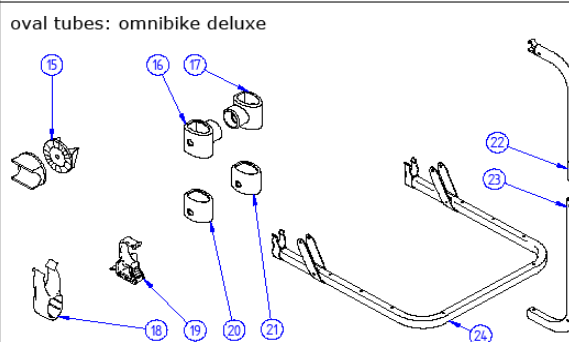

round tubes: omnibike & omnibike plus