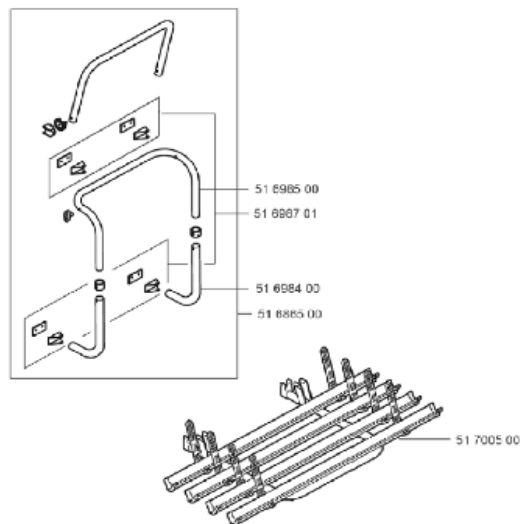

THULE Omnibike & Omnibike plus & Omnibike deluxe - common parts

BI700-01

	ART.NR.	DESCRIPTION	RETAIL € (ex.VAT)
1	1500601983	COVER OPPOSITE PLATE MEDIUM	
2	1500600135	ALU OPPOSITE PLATE 8 CM	
3	1500601984	COVER OPPOSITE PLATE SMALL	
4	1500600134	ALU OPPOSITE PLATE 4 CM	
5	1500600438	CARRY-ALL SUSPENSION BOW	
6	1500601991	COVER OPPOSITE PLATE MEDIUM WITH HOLE	
7	308147	RAIL SUPPORT HOBBY (10sets)	
8	1500601387	OMNIBIKE BLOCKING HOOK	
9	1500601359	OMNIBIKE PROTECTING FOAM (5x)	
10	1500600434	ANGLE SUPPORT NORMAL	
10	1500600435	ANGLE SUPPORT TWIN	
10	1500600436	ANGLE SUPPORT LIFT AUTOSTAR	
10	1500600437	ANGLE SUPPORT DELUXE	
10	1500600446	ANGLE SUPPORT OB HOBBY	
10	1500601518	ANGLE SUPPORT DUCATO	
11	1500601990	OMNIBIKE SV SADDLE WASHER (round fit, 1x)	
12	1500601987	T-PIECE OMNIBIKE+	
13	1500602002	OMNIBIKE 2 BIKES ARM (1X)	
13	1500601732	OMNIBIKE 3 BIKES ARM (1X)	
13	1500602017	OMNIBIKE SV 3 OR 4 BIKES ARMS + CROSSBAR	
14	1500600449	OMNIBIKE 2 BIKES BODY (1X)	
14	1500600450	OMNIBIKE 2/3 BIKES BODY (1X)	
14	1500600500	OMNIBIKE SV 2 BIKES BODY (1X)	
14	1500601715	OMNIBIKE SV 3 OR 4 BIKES BODY (1X)	
15	1500601996	OMNIBIKE DELUXE SADDLE WASHER (oval fit, 1X)	
16	1500601994	OMNIBIKE DELUXE T-PIECE LH	
17	1500601995	OMNIBIKE DELUXE T-PIECE RH	
18	1500601992	OMNIBIKE DELUXE ENDCAP PLATFORM	
19	1500601993	OMNIBIKE DELUXE RACKHOLDER	
20	1500601997	OMNIBIKE DELUXE LH CONNECTION PIECE OVAL 42/37	
21	1500601998	OMNIBIKE DELUXE RH CONNECTION PIECE OVAL 42/37	
22	1500600462	OMNIBIKE DELUXE ARM (1X)	

2015 SPARE PARTS LIST

OB & OB+ & OB deluxe - common parts

BI700-01

22	1500602003	OMNIBIKE DELUXE SV ARMS + CROSSBAR	
23	1500600463	OMNIBIKE DELUXE BODY (1X)	
23	1500602004	OMNIBIKE DELUXE SV BODY (1X)	
24	1500602376	OMNIBIKE DELUXE PLATFORM WITHOUT RAILS	

2015 SPARE PARTS LIST
OB plus & OB plus short version

THULE
SWEDEN

BI701-01

THULE

Ver. 2007

OMNI-BIKE plus 3 bikes & 4 bikes

Ver. 2007

OMNI-BIKE plus Short Version 4 bikes