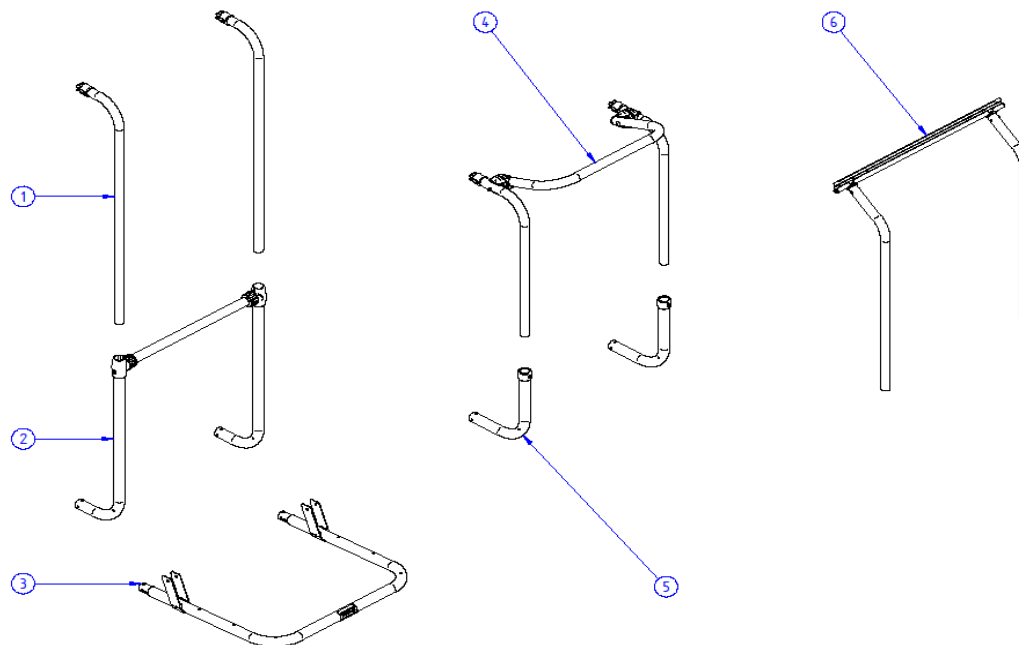

2015 SPARE PARTS LIST

Sport G2 LV - Sport G2 SV - Sport G2 W150/Hobby

THULE
SWEDEN

SP608-00

THULE
SWEDEN

THULE Sport G2 LV / Sport G2 SV / Sport G2 W150/Hobby

SP608-00

	ART.NR.	DESCRIPTION	RETAIL € (ex.VAT)
1	1500602378	SPORT G2 LV ARM (1x)	
2	1500602379	SPORT G2 LV BODY + CROSSBAR + T-PIECES	
3	1500602641	SPORT G2 PLATFORM WITHOUT RAILS	
4	1500602381	SPORT G2 SV ARMS + CROSSBAR	
5	1500602382	SPORT G2 SV BODY + CONNECTION PIECE (1x)	
6	1500602642	SPORT G2 W150/HOBBY ARMS + RAIL