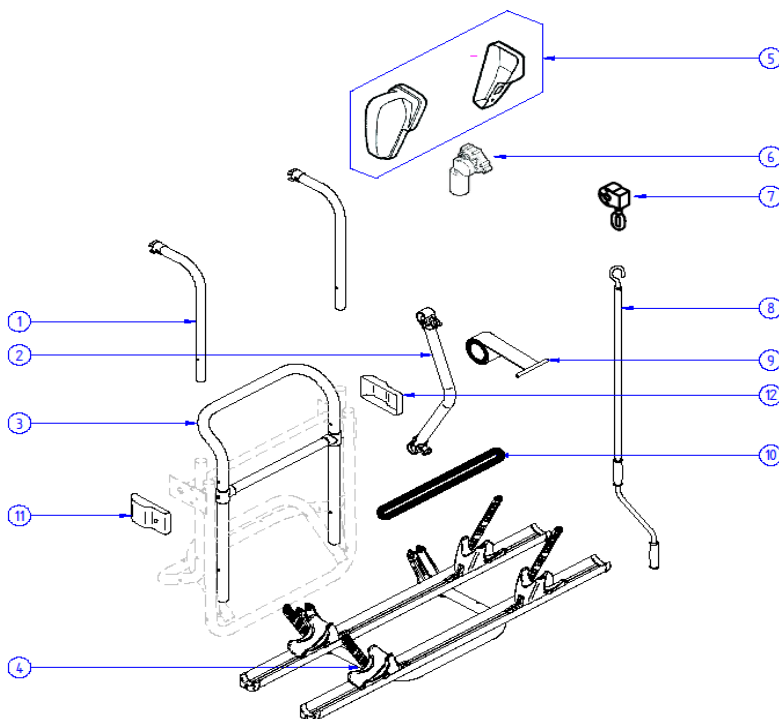

2015 SPARE PARTS LIST
 Elite Eura Cargo - 3 bikes

THULE
SWEDEN

OBM725-00

THULE
SWEDEN

THULE Omnibike Elite Euracargo

OBM725-00

	ART.NR.	DESCRIPTION	RETAIL € (ex.VAT)
1	1500601710	ELITE EURA CARGO PLATFORM (2x)	
2	1500600463	ELITE EURA CARGO BASEFRAME BASE (1x)	
3	1500602176	ELITE EURA CARGO BASEARM (1x)	
4	1500602177	ELITE EURA CARGO CROSSBAR	
5	1500602371	ELITE EURA CARGO BIKERAIL 157cm	

2015 SPARE PARTS LIST

Lift - 2 bikes

THULE
SWEDEN

OBL708-02

THULE
SWEDEN

THULE Lift since 2010

OBL708-02

	ART.NR.	DESCRIPTION	RETAIL € (ex.VAT)
1	1500602372	LIFT ARM (1x), SINCE 2011	
1	1500602705	LIFT ARM (1x), UNTIL 2011	
1	306469	LIFT EXTENSION ARMS 150CM, SINCE 2011 - 2PCS	
1	1500602706	LIFT EXTENSION ARMS 150CM, UNTIL 2011 - 2PCS	
2	1500602048	LIFT TIE TUBE	
3	1500602106	LIFT SUPPORTING FRAME 481MM, SINCE 2010	
3	1500602108	LIFT SUPPORTING FRAME 511MM - not available anymore	
4	1500602373	LIFT PLATFORM COMPLETE, SINCE 2010	
5	1500600505	LIFT 12V MOTOR COVER - 2PCS	
6	1500600504	LIFT 12V MOTOR	
7	1500601972	LIFT MANUAL GEAR	
8	1500601973	LIFT MANUAL HAND CRANK	
9	1500600467	LIFT STRAP - 2PCS	
10	1500602000	LIFT RUBBER ELASTIC	
11	1500600506	LIFT SIDEPLATE COVER LH - MANUAL & 12V	
12	1500601746	LIFT SIDEPLATE COVER RH - MANUAL	