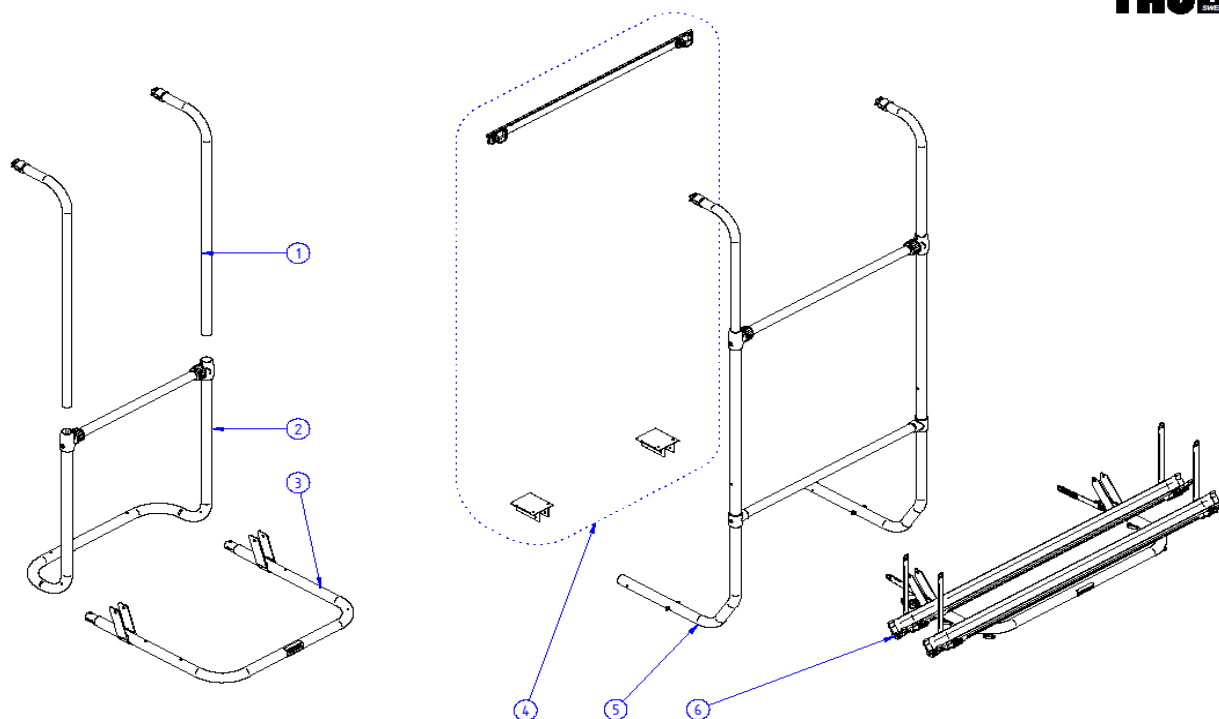

2015 SPARE PARTS LIST
Sport G2 tour - Sport G2 universal

THULE
SWEDEN

SP609-00

THULE
SWEDEN

THULE Sport G2 tour / Sport G2 Universal

SP609-00

	ART.NR.	DESCRIPTION	RETAIL € (ex.VAT)
1	1500602649	SPORT G2 TOUR ARM (1x)	
2	1500602650	SPORT G2 TOUR BODY	
3	1500602641	SPORT G2 PLATFORM WITHOUT RAILS	
4	1500602682	SPORT G2 UNIVERSAL FIXATION SET	
5	1500602651	SPORT G2 UNIVERSAL BODY	
6	1500602652	SPORT G2 UNIVERSAL PLATFORM COMPLETE