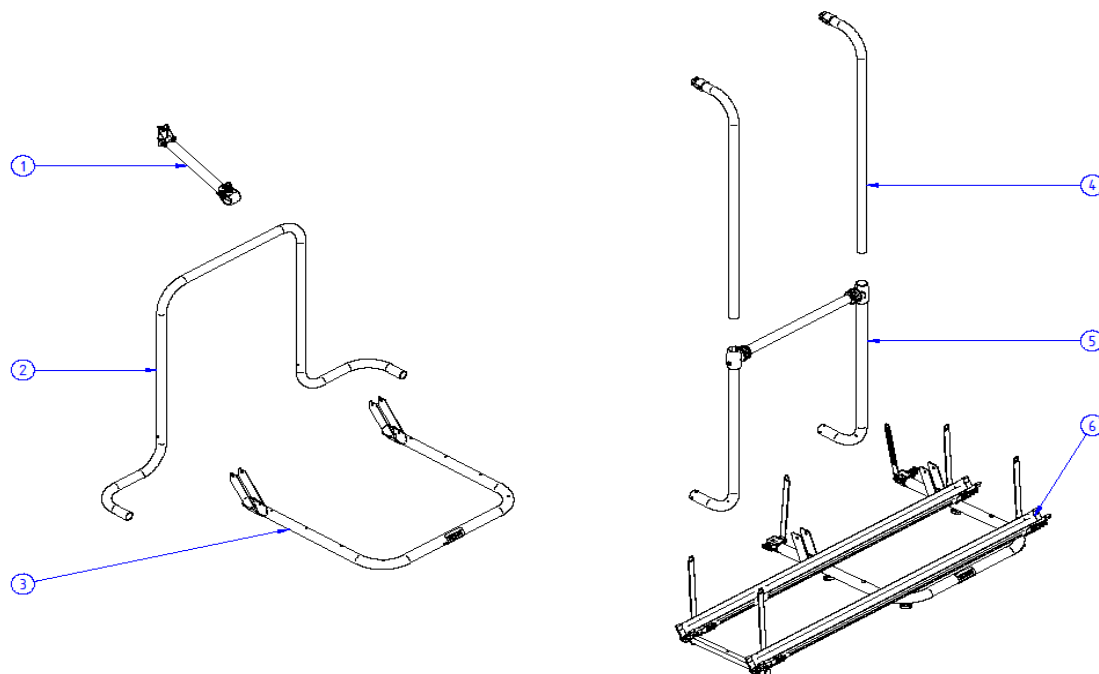

2015 SPARE PARTS LIST
Sport G2 garage - Sport G2 2 doors

THULE
SWEDEN

SP610-00

THULE
SWEDEN

THULE Sport G2 garage / Sport G2 2 doors

SP610-00

	ART.NR.	DESCRIPTION	RETAIL € (ex.VAT)
1	1500602653	SPORT G2 GARAGE WALL FIXATION	
2	1500602654	SPORT G2 GARAGE BODY	
3	1500602655	SPORT G2 GARAGE PLATFORM WITHOUT RAILS	
4	1500602378	SPORT G2 LV ARM (1x)	
5	1500602656	SPORT G2 2 DOORS BODY	
6	1500602657	SPORT G2 2 DOORS PLATFORM COMPLETE