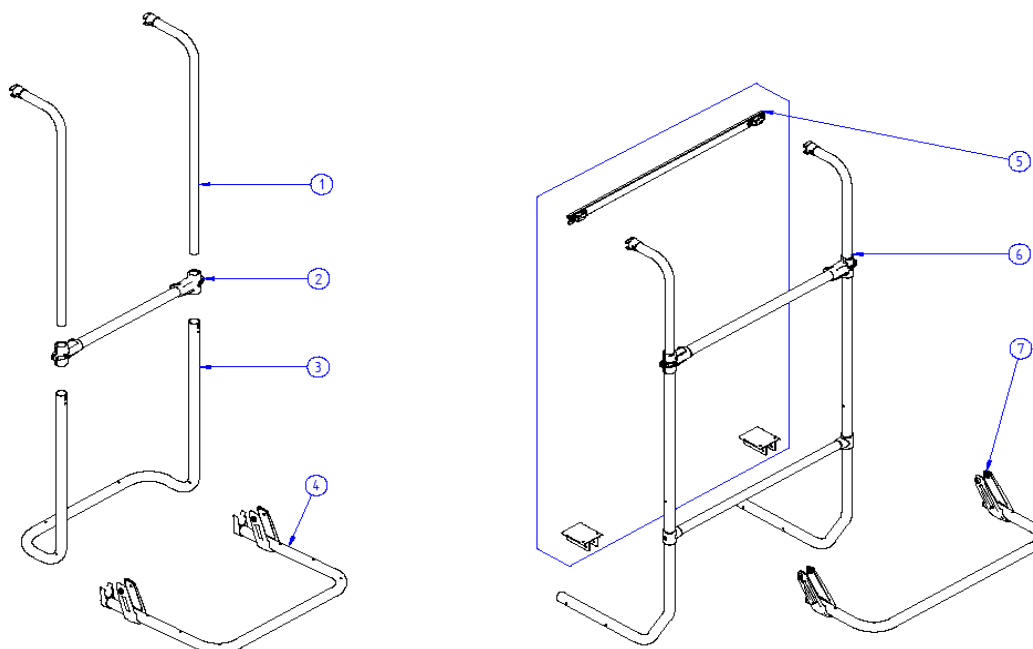

2015 SPARE PARTS LIST

Sport caravan tour - Sport caravan universal

THULE
SWEDEN

BA810-00

THULE
SWEDEN

THULE Sport caravan tour - Sport caravan universal

BA810-00

	ART.NR.	DESCRIPTION	RETAIL € (ex.VAT)
Sport caravan tour - 2 bikes			
1	1500602023	SPORT CARAVAN TOUR ARM (1x)	
2	1500600535	SPORT CROSSBAR + T-PIECES	
3	1500601965	SPORT CARAVAN TOUR BODY	
4	1500602361	SPORT PLATFORM WITHOUT RAILS	
Sport caravan universal - 2 bikes			
5	1500601512	SPORT CAR.UNIVERSAL FIXATION PROFILE	
6	1500601513	SPORT CAR.UNIVERSAL FRAME COMPLETE	
7	1500602364	SPORT CAR.UNIVERSAL PLATFORM WITHOUT RAILS