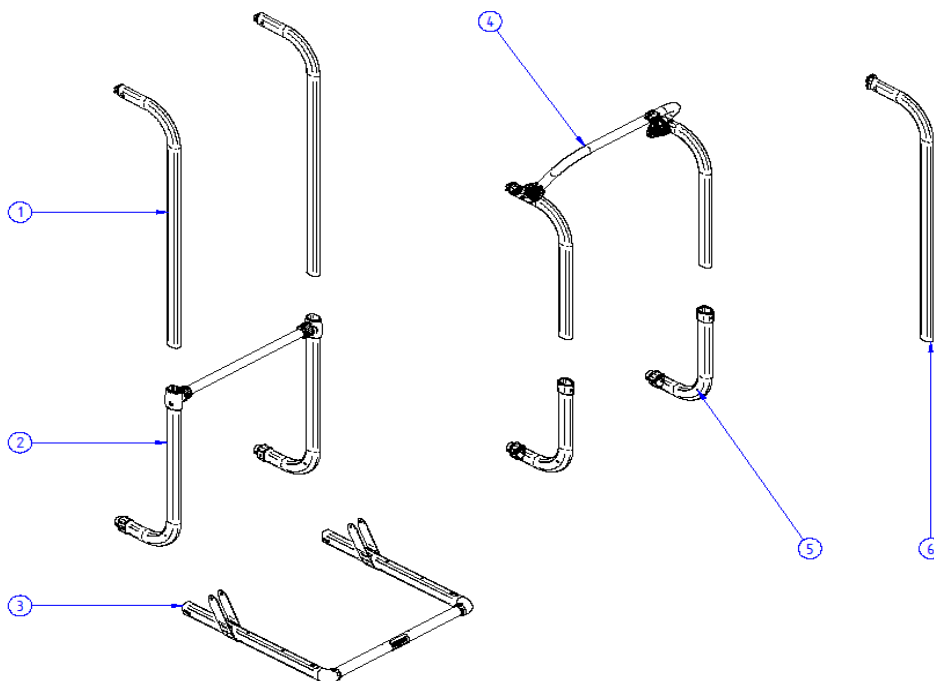

2015 SPARE PARTS LIST

Elite G2 LV - Elite G2 SV - Elite G2 HH

THULE
SWEDEN

MH605-00

THULE
SWEDEN

THULE Elite G2 LV / Elite G2 SV / Elite G2 HH

MH605-00

	ART.NR.	DESCRIPTION	RETAIL € (ex.VAT)
1	1500602635	ELITE G2 LV ARM (1x)	
2	1500602636	ELITE G2 LV BODY + CROSSBAR + T-PIECES	
3	1500602637	ELITE G2 PLATFORM WITHOUT RAILS	
4	1500602638	ELITE G2 SV ARMS + CROSSBAR	
5	1500602639	ELITE G2 SV BODY + CONNECTION PIECE (1x)	
6	1500602640	ELITE G2 HH ARM (1x)