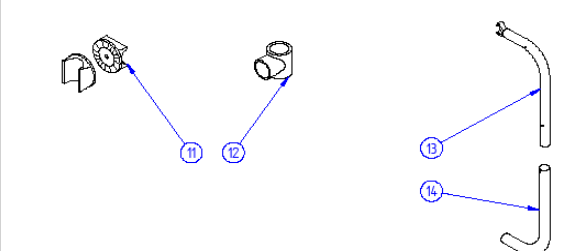

2015 SPARE PARTS LIST

OB & OB+ & OB deluxe - common parts

THULE
SWEDEN

BI700-01

THULE
SWEDEN

All other spareparts can be found on the "Sport & Elite" pages