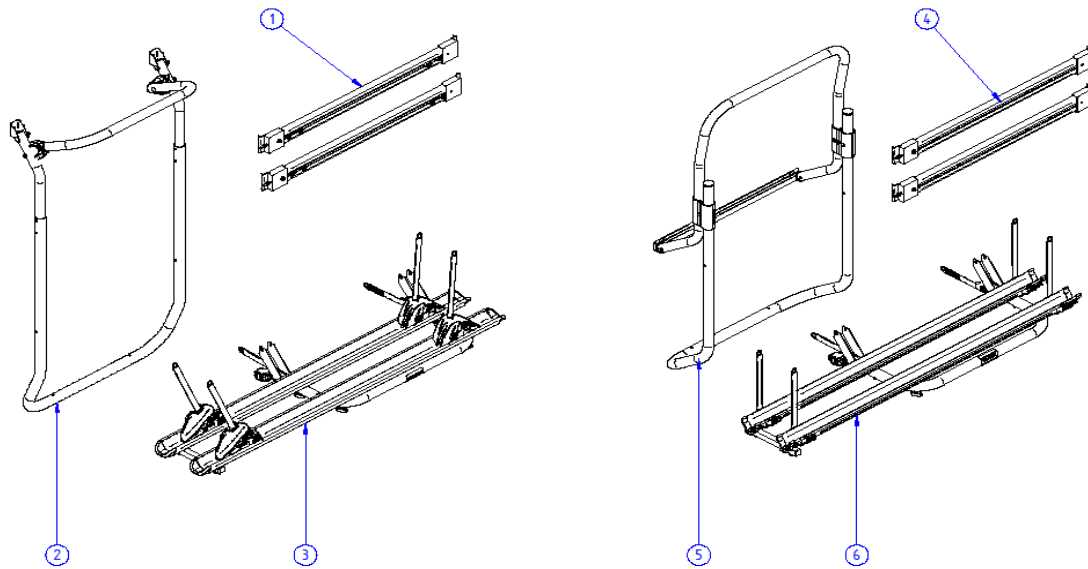

2015 SPARE PARTS LIST
Sport G2 garage - Sport G2 2 doors

THULE
SWEDEN

SP610-00

THULE
SWEDEN

THULE Sport G2 garage / Sport G2 2 doors

SP610-00

	ART.NR.	DESCRIPTION	RETAIL € (ex.VAT)
1	1500602653	SPORT G2 GARAGE WALL FIXATION	
2	1500602654	SPORT G2 GARAGE BODY	
3	1500602655	SPORT G2 GARAGE PLATFORM WITHOUT RAILS	
4	1500602378	SPORT G2 LV ARM (1x)	
5	1500602656	SPORT G2 2 DOORS BODY	
6	1500602657	SPORT G2 2 DOORS PLATFORM COMPLETE	

2015 SPARE PARTS LIST
Elite G2 van - Sport G2 van

THULE
SWEDEN

MH606-00

THULE
SWEDEN

THULE Elite G2 van / Sport G2 van

MH606-00

	ART.NR.	DESCRIPTION	RETAIL € (ex.VAT)
1	1500602643	ADAPTION RAIL SET DUCATO SINCE 2007 (2 rails)	
2	1500602644	ELITE G2 VAN BODY	
3	1500602645	ELITE G2 VAN PLATFORM COMPLETE	
4	1500602646	ADAPTION RAIL SET DUCATO BEFORE 2007 (2 rails)	
5	1500602647	SPORT G2 VAN BODY	
6	1500602648	SPORT G2 VAN PLAFORM COMPLETE	