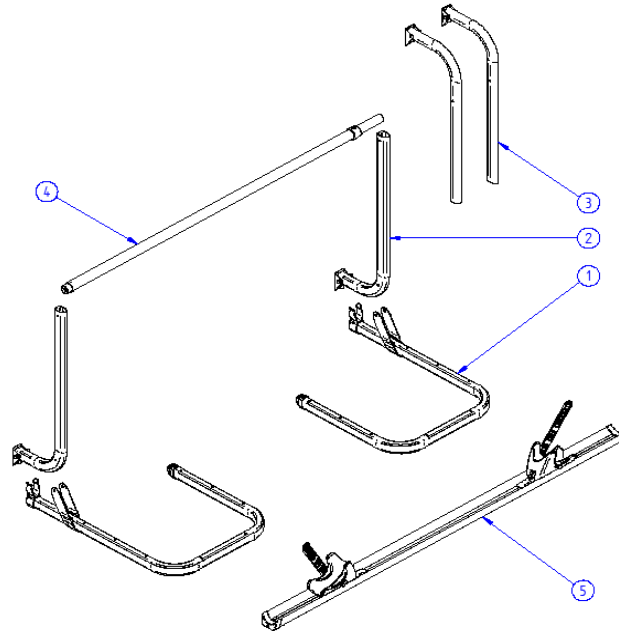

2015 SPARE PARTS LIST
Elite Eura Cargo - 3 bikes

THULE
SWEDEN

OBM725-00

THULE
SWEDEN

THULE Omnibike Elite Euracargo

OBM725-00

	ART.NR.	DESCRIPTION	RETAIL € (ex.VAT)
1	1500601710	ELITE EURA CARGO PLATFORM (2x)	
2	1500600463	ELITE EURA CARGO BASEFRAME BASE (1x)	
3	1500602176	ELITE EURA CARGO BASEARM (1x)	
4	1500602177	ELITE EURA CARGO CROSSBAR	
5	1500602371	ELITE EURA CARGO BIKERAIL 157cm