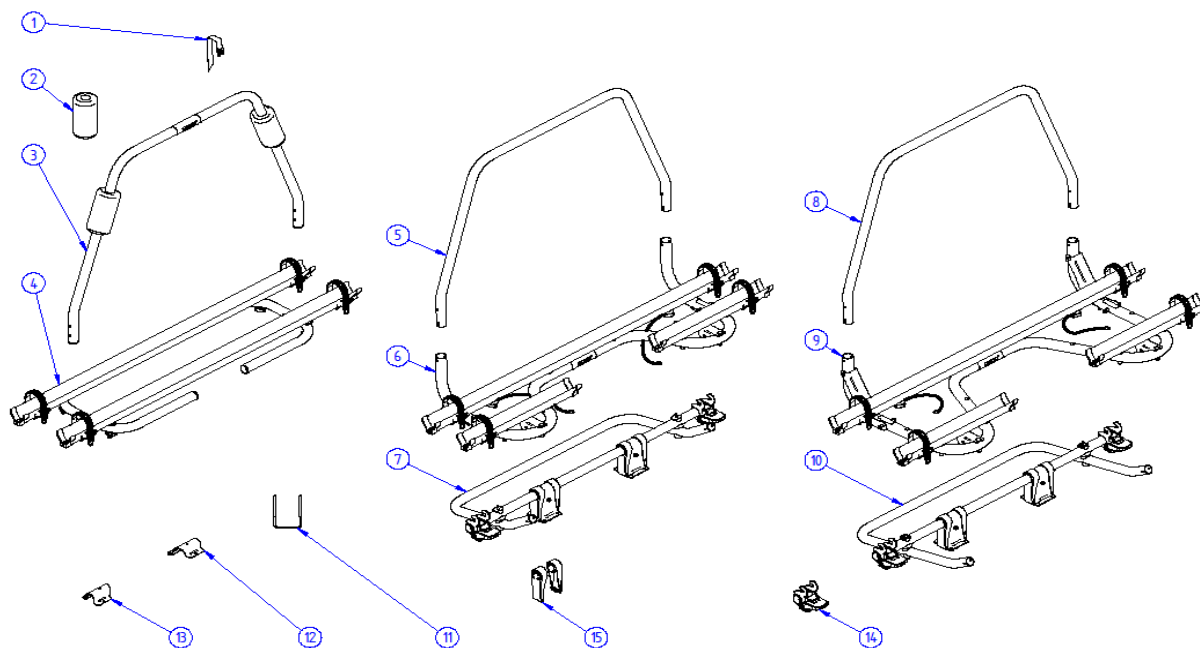

2015 SPARE PARTS LIST

Caravan Light - Caravan Smart - Caravan Superb

THULE
SWEDEN

SP612-02

THULE
SWEDEN

THULE Caravan Light - Smart - Superb

SP612-02

	ART.NR.	DESCRIPTION	RETAIL € (ex.VAT)
Caravan Light			
1	306566	BRAKE STRAPS	
2	1500602748	FOAM PADS 30x75x150mm (2 PCS)	
3	1500602766	CARAVAN LIGHT SUPPORT BAR	
4	1500602767	CARAVAN LIGHT PLATFORM COMPLETE	
Caravan Smart			
5	1500602768	CARAVAN SMART / SUPERB SUPPORT BAR	
6	1500602769	CARAVAN SMART PLATFORM COMPLETE	
7	1500602770	CARAVAN SMART BASE	
14	1500602864	CARAVAN SMART / SUPERB PLATFORM LOCK SET V2	
15	1500602899	CARAVAN SMART/ SUPERB FOOT COVER (2X)	
Caravan Superb			
8	1500602768	CARAVAN SMART / SUPERB SUPPORT BAR	
9	1500602771	CARAVAN SUPERB PLATFORM COMPLETE	
6	1500602808	CARAVAN SUPERB SV PLATFORM COMPLETE	
10	1500602772	CARAVAN SUPERB BASE	
7	1500602770	CARAVAN SUPERB SV BASE	
14	1500602864	CARAVAN SMART / SUPERB PLATFORM LOCK SET V2	
15	1500602899	CARAVAN SMART/ SUPERB FOOT COVER (2X)	
Common parts for all A-frames			
11	1500601980	U-BOLT M6 x 135/78/135	
12	1500602773	FIXATION PLATE D30 LH, Black	
13	1500602774	FIXATION PLATE D30 RH, Black