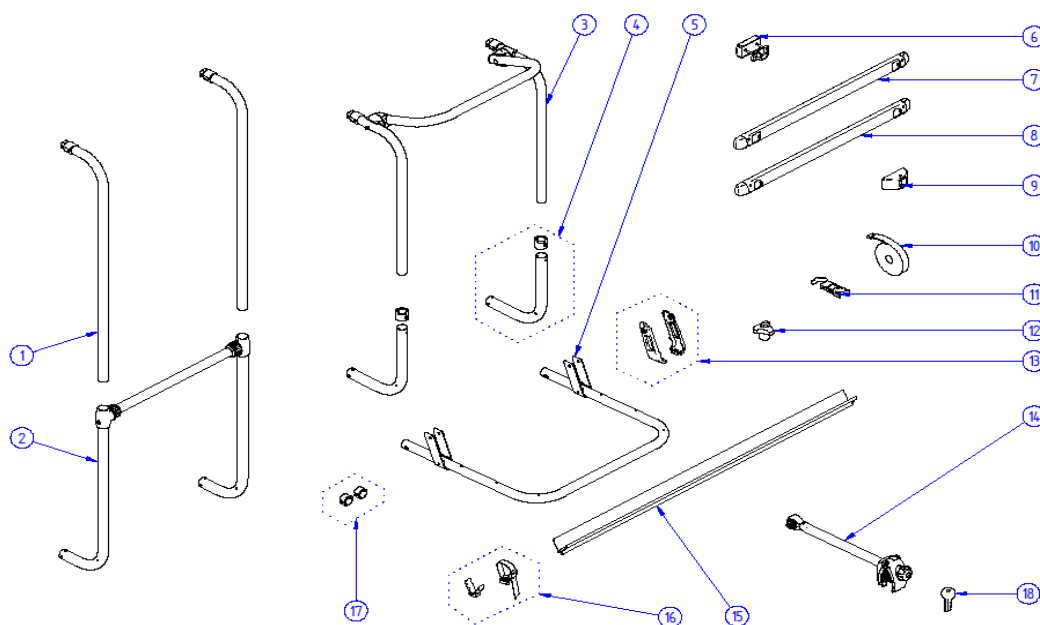

2015 SPARE PARTS LIST
Elite G2 van - Sport G2 van

THULE
SWEDEN

MH606-00

THULE
SWEDEN

THULE Elite G2 van / Sport G2 van

MH606-00

	ART.NR.	DESCRIPTION	RETAIL € (ex.VAT)
1	1500602643	ADAPTION RAIL SET DUCATO SINCE 2007 (2 rails)	
2	1500602644	ELITE G2 VAN BODY	
3	1500602645	ELITE G2 VAN PLATFORM COMPLETE	
4	1500602646	ADAPTION RAIL SET DUCATO BEFORE 2007 (2 rails)	
5	1500602647	SPORT G2 VAN BODY	
6	1500602648	SPORT G2 VAN PLAFORM COMPLETE	

2015 SPARE PARTS LIST

Essential common parts - Essential LV - Essential SV

THULE
SWEDEN

ES600-01

THULE
SWEDEN

THULE Essential LV - Essential SV

ES600-01

	ART.NR.	DESCRIPTION	RETAIL € (ex.VAT)
1	1500602378	SPORT G2 LV ARM (1x)	
2	1500602379	SPORT G2 LV CROSSBAR + T-PIECES + BODY	
3	1500602381	SPORT G2 SV ARMS+CROSSBAR	
4	1500602382	SPORT G2 SV BODY + CONNECTION PIECE (1x)	
5	1500602380	ESSENTIAL PLATFORM	
6	1500602383	G2 UPPER FIXATION KIT (2x)	
7	309828	G2 TOP MOUNTING RAIL	
8	306946	BOTTOM MOUNTING RAIL	
8	308954	BOTTOM MOUNTING RAIL BLIND	
9	1500602384	FOOT + FOOT COVER (2x)	
10	1500602387	SAFETY STRAP 2,00M BLACK	
11	1500602385	G2 PLATFORM HOLDER 30/34	
12	1500602386	KNOB WITH NUT (2x)	
13	1500602620	SPORT G2 HINGE COVERS BLACK 20° (1L+1R)	
14	306463	G2 BIKE ARM #1 WITH LOCK	
14	306464	G2 BIKE ARM #2 WITH LOCK	
14	306465	G2 BIKE ARM #3 WITH LOCK	
15	1500602388	V-RAIL PROFILE	
16	1500602389	ESSENTIAL ENDCAP + WHEEL STRAPS FOR V-RAIL (2x)	
17	1500602751	ANTI RATTLING BOTTOM MOUNTING RAIL (2x)	
18	1500002XXX	SPARE KEY FOR BIKE ARM LOCK (XXX = KEY NR.)	