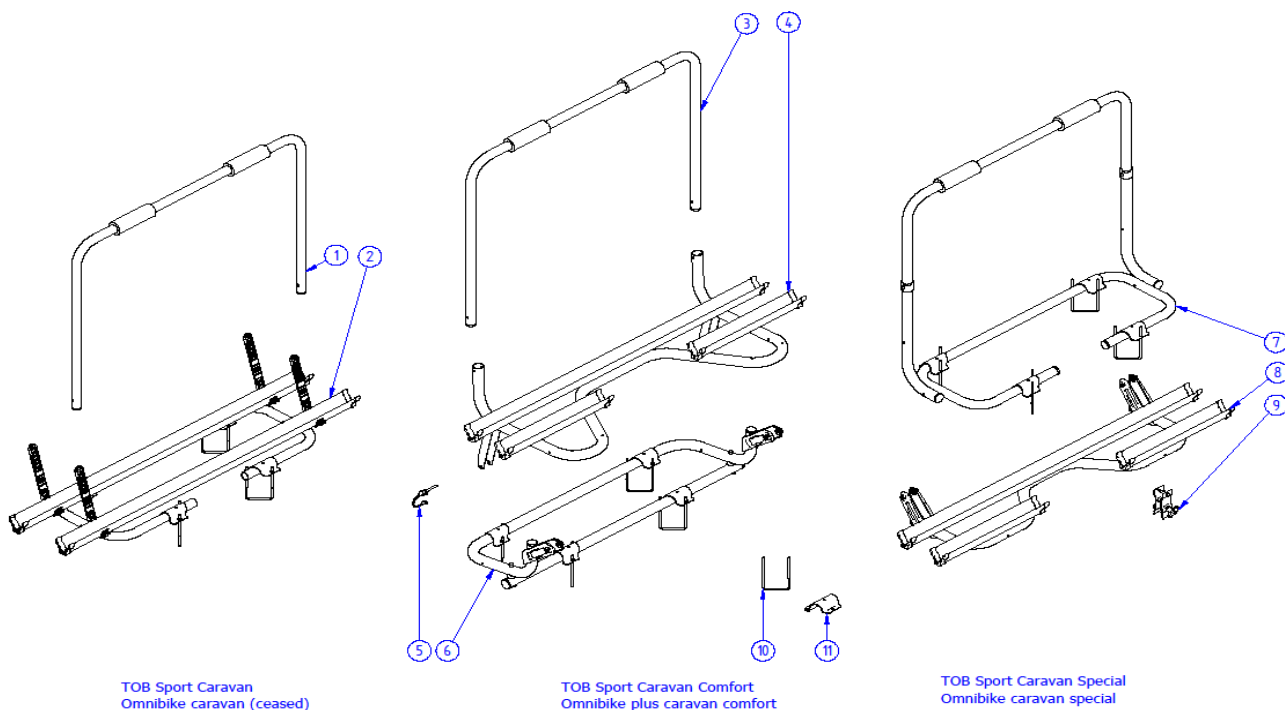

2015 SPARE PARTS LIST

Sport caravan - Sport caravan comfort - Sport caravan special

THULE
SWEDEN

BA809-00

THULE
SWEDEN

THULE Sport Caravan - Caravan Comfort - Caravan Special

BA809-00

	ART.NR.	DESCRIPTION	RETAIL € (ex.VAT)
Sport caravan - 2 bikes			
1	1500601510	SPORT CARAVAN BASEFRAME	
2	1500601511	SPORT CARAVAN PLATFORM COMPLETE	
Sport caravan comfort - 2 bikes			
3	1500601517	SPORT CAR.COMFORT SUPPORT BAR	
4	1500600477	SPORT CAR.COMFORT PLATFORM COMPLETE	
5	1500601981	SPORT CAR.COMFORT SECURITY PIN (1X)	
6	1500601496	SPORT CAR.COMFORT BASE WITH LOAD TUBE	
Sport caravan special - 2 bikes			
7	1500601497	SPORT CARAVAN SPECIAL BASE + SUPPORT BAR	
8	1500601498	SPORT CARAVAN SPECIAL PLATFORM COMPLETE	
9	1500601495	SPORT CARAVAN SPECIAL SUPPORT FOR PLATFORM (1x)	
Common parts for all A-frames			
10	1500601980	U-BOLT M6 x 135/78/135	
11	1500602773	FIXATION PLATE D30 LH, for caravan & special	
11	1500602774	FIXATION PLATE D30 RH, for caravan & special	
11	1500601977	FIXATION PLATE D34 LH, for comfort	
11	1500601978	FIXATION PLATE D34 RH, for comfort