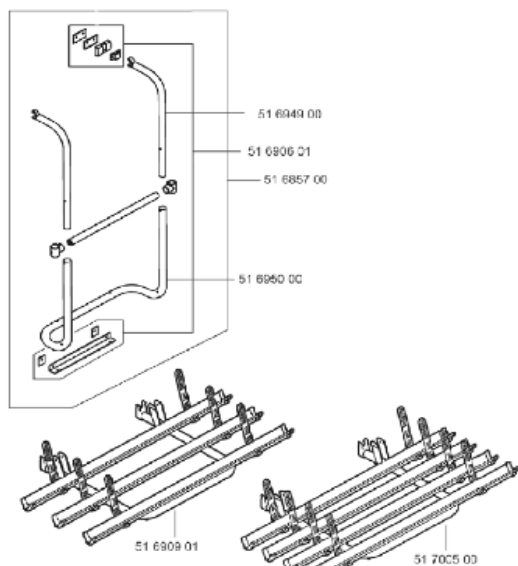

2015 SPARE PARTS LIST
OB plus & OB plus short version

THULE
SWEDEN

BI701-01

THULE

Ver. 2007

OMNI-BIKE plus 3 bikes & 4 bikes