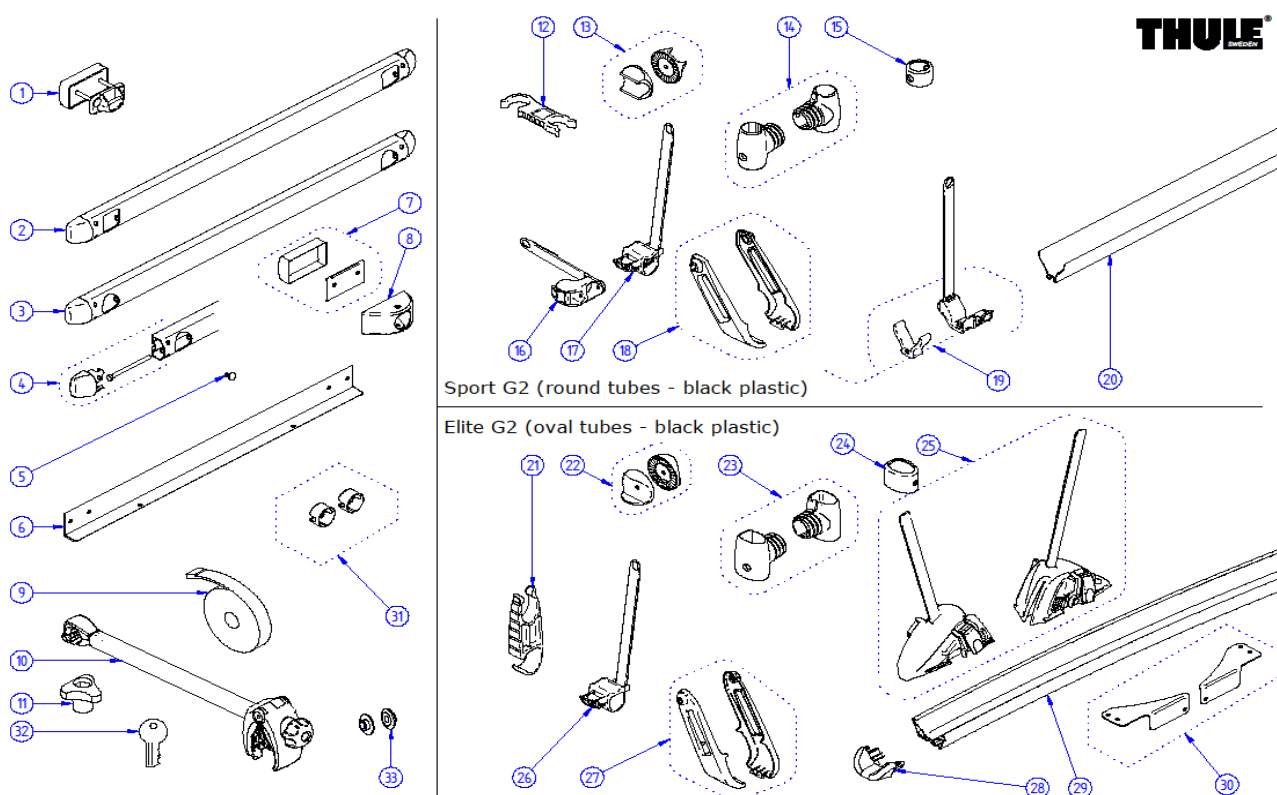

2015 SPARE PARTS LIST

Sport G2 & Elite G2 - common parts

THULE
SWEDEN

MH604-03

THULE Sport G2 & Elite G2 - common parts

MH604-03

	ART.NR.	DESCRIPTION	RETAIL € (ex.VAT)
1	1500602383	G2 UPPER FIXATION KIT (2x)	
2	309828	G2 TOP MOUNTING RAIL	
3	306946	BOTTOM MOUNTING RAIL	
3	308954	BOTTOM MOUNTING RAIL BLIND	
4	1500600549	SPORT/ELITE CAP MOUNTING PROFILE + BOLT (2x)	
5	1500602750	MOUNTING RAIL SCREW NAIL (x100)	
6	1500601518	ANGLE SUPPORT RAIL DUCATO	
7	1500602360	LOWER FIXATION KIT INSIDE (2x)	
8	1500602384	FOOT + FOOT COVER (2x)	
9	1500602387	SAFETY STRAP 2,00M BLACK	
10	306463	G2 BIKE ARM #1 WITH LOCK	
10	306464	G2 BIKE ARM #2 WITH LOCK	
10	306465	G2 BIKE ARM #3 WITH LOCK	
10	306466	G2 BIKE ARM #4 WITH LOCK	
11	1500602386	KNOB WITH NUT (2x)	
12	1500602385	G2 PLATFORM HOLDER 30/34	
12	1500602622	G2 PLATFORM HOLDER 34/34	
13	1500602623	G2 SERRATED PIECE round (2x)	
14	1500602624	G2 SPORT T-PIECE (2x)	
15	1500602625	G2 CONNECTION PIECE DIA. 34/30 (2x)	
16	1500602626	PLATFORM LOCK VERTICAL (2x)	
17	1500602627	PLATFORM LOCK (1L+1R)	
18	1500602620	SPORT G2 HINGE COVERS BLACK 20° (1L+1R)	
18	1500602628	SPORT G2 HINGE COVERS BLACK 40° (1L+1R)	
19	1500602629	SPORT G2 ENDCAP + WHEEL STRAPS FOR V-RAIL (2x)	
20	1500602388	V-RAIL PROFILE	
21	1500602400	PLATFORM HOLDER (2x)	
22	1500602630	G2 SERRATED PIECES oval (1+1)	
23	1500602631	G2 OVAL T-PIECES (1L+1R)	
24	1500602632	G2 CONNECTION PIECE OVAL 42/48 (2x)	
25	1500602403	WHEEL HOLDER W PUMP BUCKLE (2x)	
26	1500602633	PLATFORM LOCK OVAL (1L+1R)