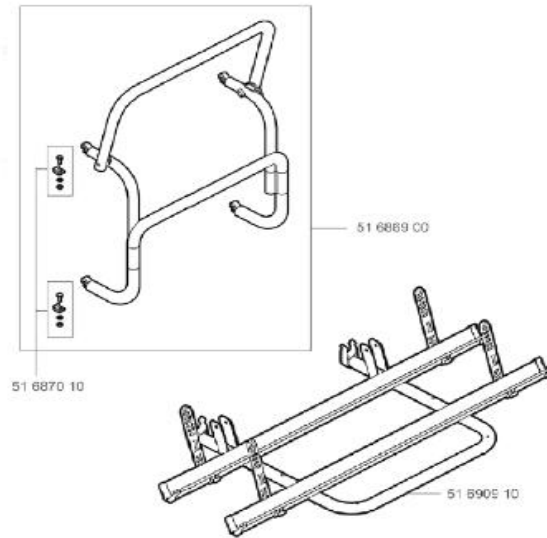

THULE Omnibike plus - E

BI781-00

	ART.NR.	DESCRIPTION	RETAIL € (ex.VAT)
51686900	1500602012	OMNIBIKE PLUS E COMPLETE FRAME	
51687010	1500602013	OMNIBIKE PLUS E FIXATION SET	
51690910	1500602016	OMNIBIKE PLUS E COMPLETE PLATFORM 2 BIKES