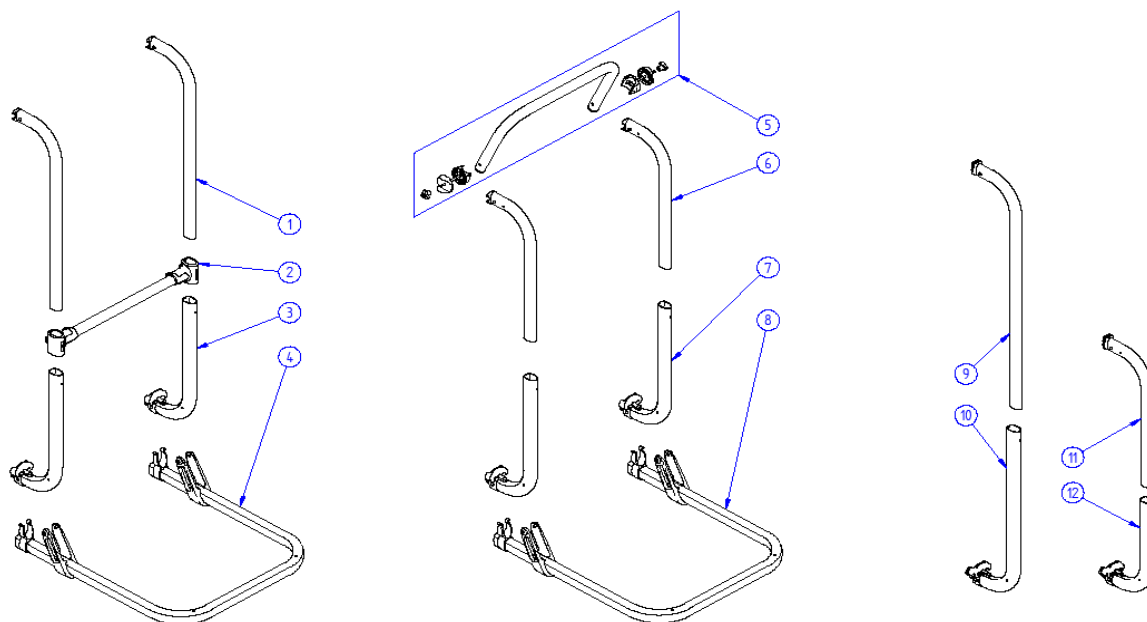

2015 SPARE PARTS LIST

Elite LV - Elite SV - Elite FH - Elite HH

THULE
SWEDEN

EL715-00

THULE
SWEDEN

THULE Elite - Elite SV - Elite FH & HH - Elite FH SV

EL715-00

ART.NR.	DESCRIPTION	RETAIL € (ex.VAT)
Elite long version - 2 bikes		
1	1500600563 ELITE ARM (1x)	
2	1500600577 ELITE CROSSBAR + T-PIECES	
3	1500600578 ELITE BODY (1x)	
4	1500602366 ELITE PLATFORM WITHOUT RAILS	
Elite short version - 2 bikes		
5	1500600582 ELITE SV CROSSBAR	
6	1500600583 ELITE SV ARM (1x)	
7	1500600584 ELITE SV BODY (1x)	
8	1500602366 ELITE PLATFORM WITHOUT RAILS	
Elite FH & HH & FH SV - 2 bikes		
9	1500602367 ELITE FH HH ARM (1x)	
10	1500602368 ELITE FH HH BODY (1x)	
11	1500602369 ELITE FH SV ARM (1X)	
12	1500602370 ELITE FH SV BODY (1X)