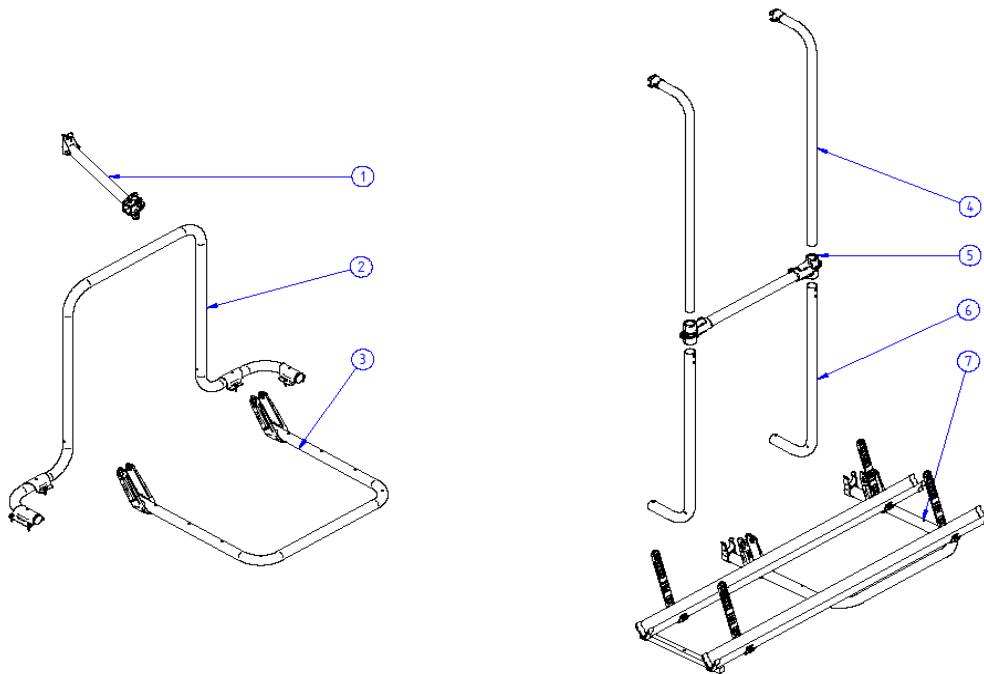

2015 SPARE PARTS LIST
Sport garage - Sport 2 doors

THULE
SWEDEN

BA811-00

THULE
SWEDEN

THULE Sport garage - Sport 2 doors

BA811-00

ART.NR.	DESCRIPTION	RETAIL € (ex.VAT)
Sport 2 garage - 2 bikes		
1	SPORT GARAGE WALL FIXATION	
2	SPORT GARAGE FRAME	
3	SPORT GARAGE PLATFORM WITHOUT RAILS	
Sport 2 doors - 2 bikes		
4	SPORT ARM (1x)	
5	SPORT 2 DOORS CROSSBAR + T-PIECES	
6	SPORT 2 DOORS BODY	
7	SPORT 2 DOORS PLATFORM COMPLETE