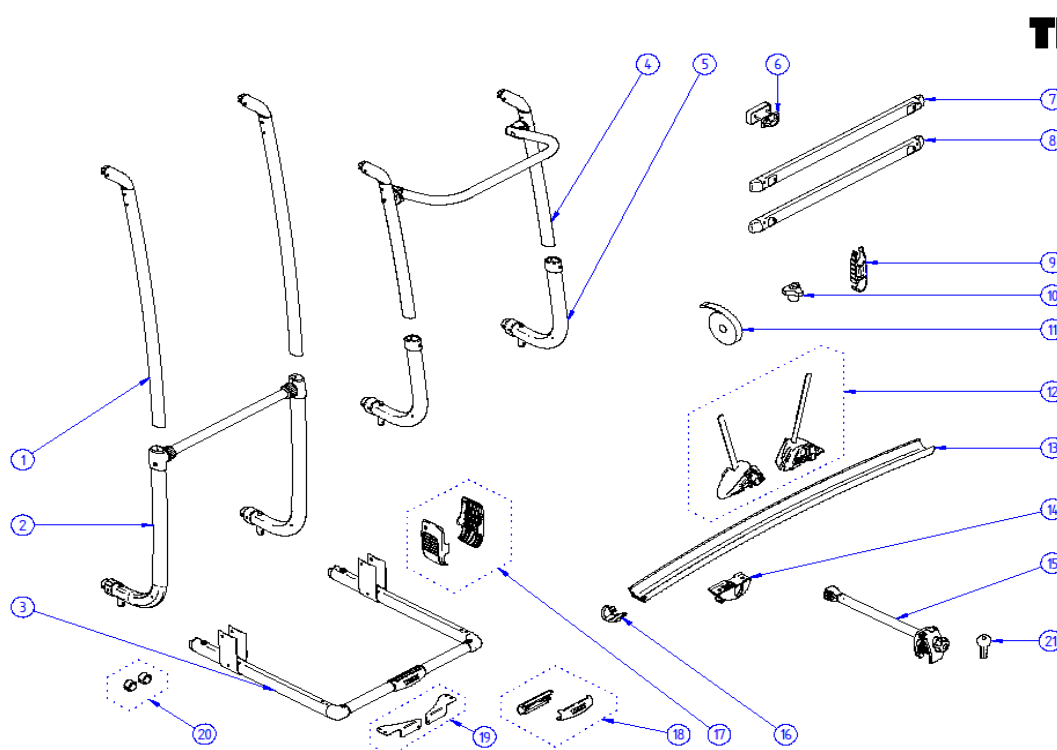

2015 SPARE PARTS LIST

Excellent common parts - Excellent LV - Excellent SV

THULE
SWEDEN

EX600-02

THULE Excellent LV - Excellent SV - Excellent common parts

EX600-02

	ART.NR.	DESCRIPTION	RETAIL € (ex.VAT)
1	1500602393	EXCELLENT ARM (1x)	
2	1500602394	EXCELLENT CROSSBAR + T-PIECES + BODY	
3	1500602397	EXCELLENT PLATFORM	
4	1500602395	EXCELLENT SV ARMS+CROSSBAR	
5	1500602396	EXCELLENT SV BODY + CONNECTION PIECE (1x)	
6	1500602383	G2 UPPER FIXATION KIT (2x)	
7	309828	G2 TOP MOUNTING RAIL	
8	306946	BOTTOM MOUNTING RAIL	
8	308954	BOTTOM MOUNTING RAIL BLIND	
9	1500602400	PLATFORM HOLDER (2x)	
10	1500602386	KNOB WITH NUT (2x)	
11	1500602387	SAFETY STRAP 2,00M BLACK	
12	1500602403	EXCELLENT WHEEL HOLDER W PUMP BUCKLE (1L+1R)	
13	1500602401	G2 RAIL PROFILE	
14	1500602621	EXCELLENT RAILSLIDER BLACK (2x)	
15	306463	G2 BIKE ARM #1 WITH LOCK	
15	306464	G2 BIKE ARM #2 WITH LOCK	
15	306465	G2 BIKE ARM #3 WITH LOCK	
15	306466	G2 BIKE ARM #4 WITH LOCK	
16	1500602402	G2 ENDCAP RAIL (2x)	
17	1500602398	EXCELLENT HINGE COVERS (1L+1R)	
18	1500602399	EXCELLENT PLATFORM HANDLE	
19	1500602697	PLATFORM CORNER CONNECTION	
20	1500602751	ANTI RATTLING BOTTOM MOUNTING RAIL (2x)	
21	1500002XXX	SPARE KEY FOR BIKE ARM LOCK (XXX = KEY NR.)	