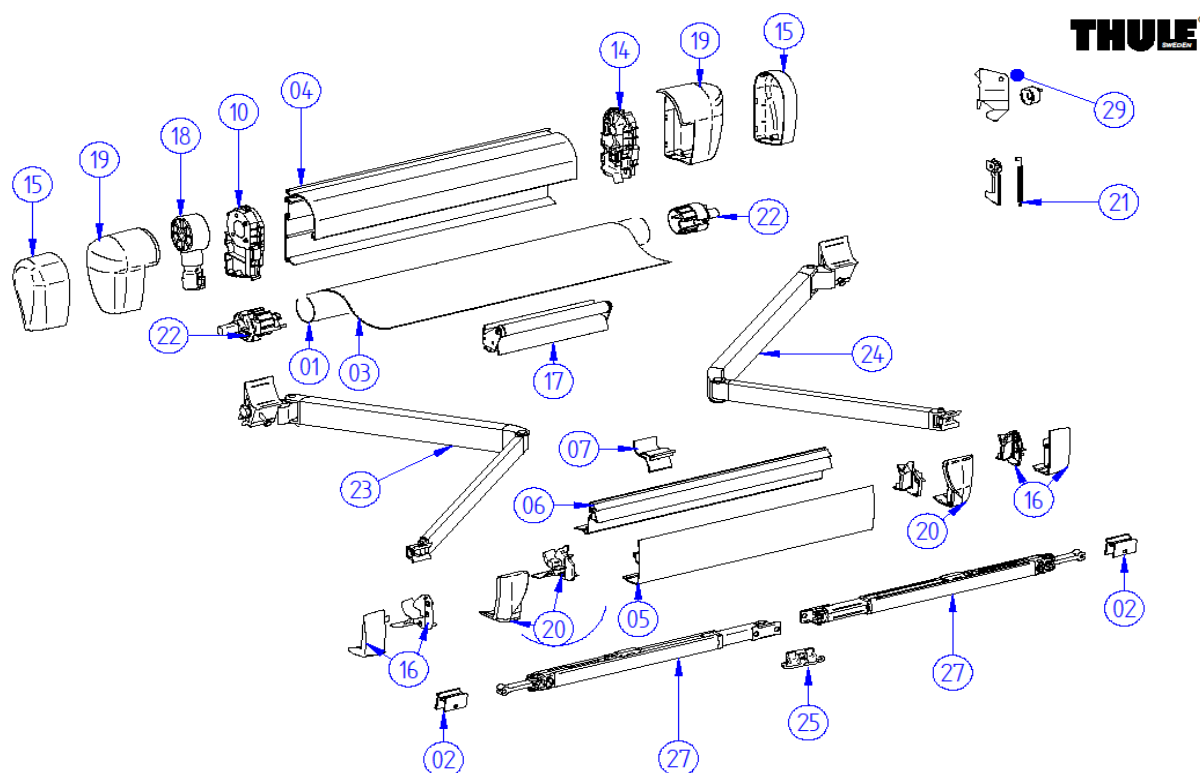

2015 SPARE PARTS LIST

5002

THULE
SWEDEN

5AM615-01

THULE Omnistor 5002

5AM 615-01

	ART.NR.	DESCRIPTION	RETAIL € (ex.VAT)
1	1500601790	ROLLER TUBE 48 5002/5003 -1.9M	
	1500601791	ROLLER TUBE 48 5002/5003 -2.3M	
	1500601792	ROLLER TUBE 48 5002/5003 -2.6M	
	1500601793	ROLLER TUBE 48 5002/5003 -3.0M	
	1500601794	ROLLER TUBE 48 5002/5003 -3.5M	
	1500601803	ROLLER TUBE 48 5002 -4.0M	
	1500601835	ROLLER TUBE 48 5002/OTD -1.4M	
2	1500601602	LH+RH CONN SUPPORT ARM 5002/5003	
3	1500600769	FABRIC 1.40M OTD 03	
	1500600770	FABRIC 1.40M OTD 04	
	1500600774	FABRIC 1.40M OTD 22 RAL 9002	
	1500600776	FABRIC 1.90M 5002 03	
	1500600777	FABRIC 1.90M 5002 04	
	1500600781	FABRIC 1.90M 5002 22 RAL 9002	
	1500600783	FABRIC 2.30M 5002 03	
	1500600784	FABRIC 2.30M 5002 04	
	1500600788	FABRIC 2.30M 5002 22 RAL 9002	
	1500600790	FABRIC 2.60M 5002 03	
	1500600791	FABRIC 2.60M 5002 04	
	1500600795	FABRIC 2.60M 5002 22 RAL 9002	
	1500600798	FABRIC 3.00M 5002 03	
	1500600799	FABRIC 3.00M 5002 04	
	1500600805	FABRIC 3.00M 5002 22 RAL 9002	
	1500600809	FABRIC 3.50M 5002 03	
	1500600810	FABRIC 3.50M 5002 04	
	1500600816	FABRIC 3.50M 5002 22 RAL 9002	
	1500600820	FABRIC 4.00M 5002 03	
	1500600821	FABRIC 4.00M 5002 04	
	1500600827	FABRIC 4.00M 5002 22 RAL 9002	
4	1500601836	MAIN HOUSING 5002 1.40 M	
	1500601837	MAIN HOUSING 5002 1.90 M	
	1500601838	MAIN HOUSING 5002 2.30 M