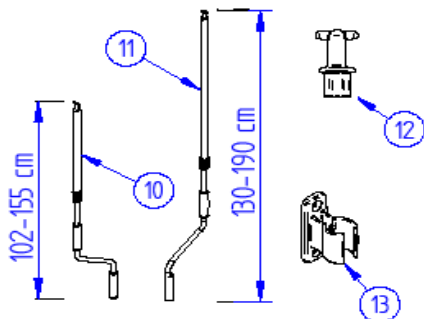

2015 SPARE PARTS LIST

Awning common Parts

THULE
SWEDEN

STA601

Support leg < 2009

THULE
SWEDEN

Handcrank

Coupling Funnel

THULE Omnistor General pieces 2

STA 601-00

	ART.NR.	DESCRIPTION	RETAIL € (ex.VAT)
6	1500601789	CENTRAL CLAMP SUPPORT LEG	
7	1500601150	ADJ.BALANCER ASSY SUPPORT LEG (2 PCS)	
8	1500601231	FOOT + RIVET SUPPORT LEG (2PCS)	
9	1500601278	FEMALE HINGE SUPPORT LEG ASSY	
10	1500602210	HAND CRANK ASSY SHORT	
11	1500600115	HAND CRANK ASSY LONG	
12	1500601279	UPPER CRANK PIN	
13	1500601222	HAND CRANK CLIPS (2PCS)	
14	1500601211	COUPLING FUNNEL	
15	1500602406	THULE AWNING LOGO STICKER