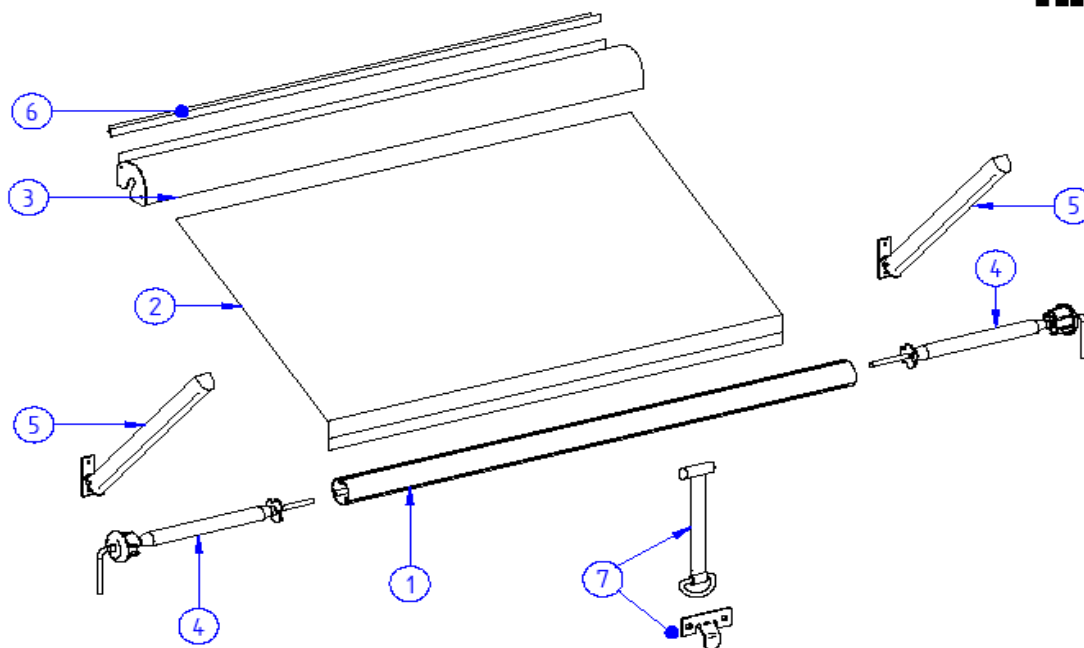

2015 SPARE PARTS LIST

CARAVAN STYLE

THULE
SWEDEN

3A602-01

THULE Omnistor Caravan Style

3A 602-01

	ART.NR.	DESCRIPTION	RETAIL € (ex.VAT)
1	1500602184	RAFTER ARM ASSY 2,30/2.60 M	
	1500602185	RAFTER ARM ASSY 3.00/4,50 M	
3	1500601808	ROLLER TUBE CAR STYLE - 2,30M	
	1500601737	ROLLER TUBE CAR STYLE 2.60M	
	1500600046	ROLLER TUBE CAR STYLE 3.00M	
	1500601809	ROLLER TUBE CAR STYLE - 3,50M	
	1500601810	ROLLER TUBE CAR STYLE - 4,00M	
	1500601470	ROLLER TUBE CAR STYLE 4.50M	
4	1500600062	FABRIC 2.30M CAR STYLE 03 BL SK	
	1500600063	FABRIC 2.30M CAR STYLE 04 AL GR	
	1500600064	FABRIC 2.60M CAR STYLE 03 BL SK	
	1500600065	FABRIC 2.60M CAR STYLE 04 AL GR	
	1500600066	FABRIC 3.00M CAR STYLE 03 BL SK	
	1500600067	FABRIC 3.00M CAR STYLE 04 AL GR	
	1500600069	FABRIC 3.50M CAR STYLE 03 BL SK	
	1500600070	FABRIC 3.50M CAR STYLE 04 AL GR	
	1500600071	FABRIC 4.00M CAR STYLE 03 BL SK	
	1500600072	FABRIC 4.00M CAR STYLE 04 AL GR	
	1500600073	FABRIC 4.50M CAR STYLE 03 BL SK	
	1500600074	FABRIC 4.50M CAR STYLE 04 AL GR	
5	308240	TENSION RFT 2.30M CAR STYLE	
6	1500601173	L+R ENDCAP ROLL.TUBE CAR STYLE	
7	1500601174	TENSION ARM GUARD CAR STYLE 2PCS	
8	1500601177	CARAVAN RAIL BLOCKER SET	
9	1500601193	COUNT.PCE R.TUBE CAR STYLE 2,30M / 3,00M	
	1500601811	COUNT PCE R.TUBE CAR STYLE 2,60M	
	1500601194	COUNT.PCE R.TUBE CAR STYLE 3.50M	
	1500601195	COUNT.PCE R.TUBE CAR STYLE 4.00M	
	1500601812	COUNT.PCE R.TUBE CAR STYLE 4,50M	
10	1500602182	SUPPORT ARM 2,30/2,60 M	
	1500602183	SUPPORT ARM 3,00/4,50M	
11	1500602810	TOP CAP RAFTER CAR.STYLE - 2PC	