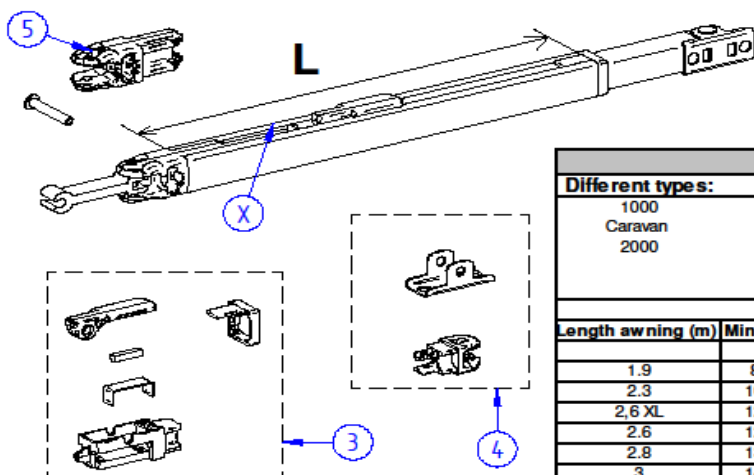

2015 SPARE PARTS LIST

Awning common Parts

THULE
SWEDEN

STA600

THULE

Support arm light >2009						
Different types:						
1000 Caravan 2000	5002 5003 5102/VW 5800 < 4m 8000 (3,5m)	6002 6002 Car & style 6802 < 4m 6002 Hobby	OmniV10 OmniV10 XL Omnisol 600K 600K-TL			
General rule						
Length awning (m)	Min. height	Max. height	L = outer profile	3 parts	2 parts	Movex
1.9	87 cm	177 cm	68 cm	X		1500601588
2.3	107 cm	217 cm	88 cm	X		1500601609
2,6 XL	123 cm	276 cm	103 cm	X		1500601960
2.6	123 cm	208 cm	103 cm		X	1500601610
2.8	131 cm	225 cm	111 cm		X	1500601961
3	144 cm	248 cm	123 cm		X	1500601611
3,5 -4,5	167 cm	296 cm	147 cm		X	1500601612
Support arm heavy						
Different types:						
5500-5575-5800	8000	6502-6802-6900	6002 Jet			
General rule						
Length awning (m)	Min. height	Max. height	L = outer profile	2 parts	Movex	
4,0 - 6,0	185	332	165 cm	X	1500601312	
Caravan Style						
Support leg	Min height	Max. height	L = outer profile	3 parts	2 parts	Movex
2,3-2,6	103 cm	228 cm	84 cm	X		1500602182
3,0-4,5	140 cm	241 cm	119 cm		X	1500602183

THULE Omnistor General pieces 1

STA 600-01

	ART.NR.	DESCRIPTION	RETAIL € (ex.VAT)
1	1500601212	PLASTIC BOTT.MOUNT.BRACKET 2PCS	
	1500602390	BOTTOM MOUNTING BRACKET BLACK 2PC	
2	1500601789	CENTRAL CLAMP SUPPORT LEG V2	
3	1500601605	ADJ.BALANCER ASSY SUPPORT LEG V2 (2 PCS)	
4	1500601604	FOOT + RIVET SUPPORT LEG V2 (2PCS)	
5	1500601603	FEMALE HINGE SUPPORT LEG V2	
	1500601588	SUPPORT LEG V2 1.90M	
	1500601609	SUPPORT LEG V2 2.30M	
	1500601960	SUPPORT LEG V2 2.60M XL	
	1500601611	SUPPORT LEG V2 3.00M	
	1500601612	SUPPORT LEG V2 3.50-4.50M	
	1500601312	SUPPORT LEG V2 LARGE	
	1500602182	SUPPORT LEG CARAVAN STYLE 2,30/2,60 M	
	1500602183	SUPPORT LEG CARAVAN STYLE 3,00/4,50M	
6	1500602670	WIRE SPRING SUPPORT LEG V2 - 2PC	