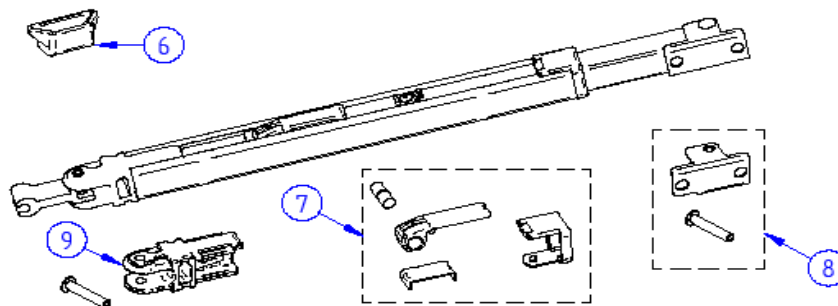

2015 SPARE PARTS LIST

Awning common Parts

THULE
SWEDEN

STA601

Support leg < 2009

THULE
SWEDEN