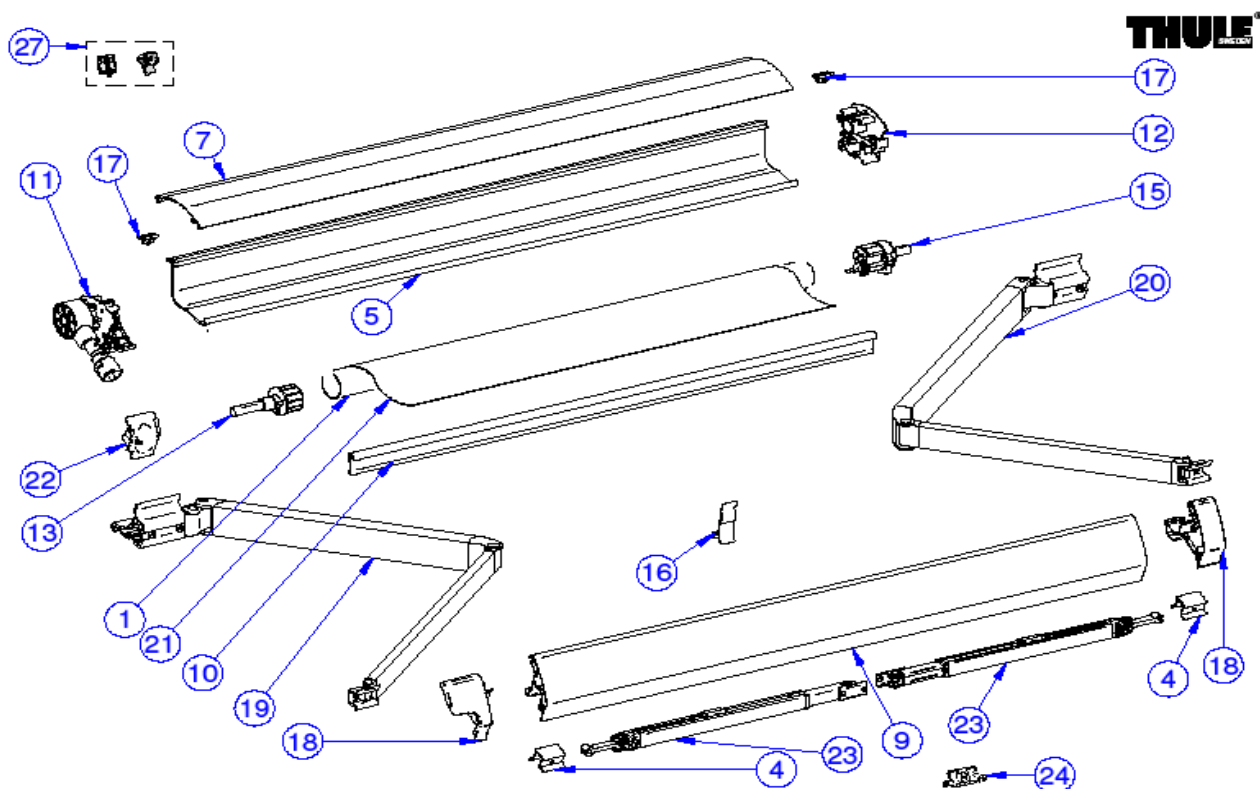

2015 SPARE PARTS LIST

6002 HOBBY

THULE
SWEDEN

6T664

THULE Omnistor Hobby Integrated

6T664

	ART.NR.	DESCRIPTION	RETAIL € (ex.VAT)
1	1500601876	ROLLER TUBE 48 6002 -2,60M	
	1500602111	ROLLER TUBE 48 6002 -2,80M	
	1500601878	ROLLER TUBE 48 6002 -3,25M	
	1500601879	ROLLER TUBE 48 6002 -3,50M	
	1500601848	ROLLER TUBE 48 6002 -4,00M	
	1500602112	ROLLER TUBE 48 6002 -4,10M	
3	1500600115	HAND CRANK ASSY LONG	
4	1500600741	CONN.SUPP.ARM S6	
5	1500602113	BACK HOUSING 6002 HOBBY - 2.60 M	
	1500602114	BACK HOUSING 6002 HOBBY - 2.80 M	
	1500602115	BACK HOUSING 6002 HOBBY - 3,25 M	
	1500602116	BACK HOUSING 6002 HOBBY - 3,50 M	
	1500602117	BACK HOUSING 6002 HOBBY - 4,00 M	
	1500602118	BACK HOUSING 6002 HOBBY - 4,10 M	
7	1500602119	COVER HOUSING 6002 HOBBY - 2.60 M FFW	
	1500602120	COVER HOUSING 6002 HOBBY - 2.80 M FFW	
	1500602121	COVER HOUSING 6002 HOBBY - 3,25 M FFW	
	1500602122	COVER HOUSING 6002 HOBBY - 3,50 M FFW	
	1500602123	COVER HOUSING 6002 HOBBY - 2.80 M DW	
	1500602124	COVER HOUSING 6002 HOBBY - 3,50 M DW	
	1500602125	COVER HOUSING 6002 HOBBY - 4,00 M DW	
	1500602126	COVER HOUSING 6002 HOBBY - 4,10 M DW	
9	1500602127	LEAD RAIL 6002 - 2.60 M FFW	
	1500602128	LEAD RAIL 6002 - 2.80 M FFW	
	1500602129	LEAD RAIL 6002 - 3,25 M FFW	
	1500602130	LEAD RAIL 6002 - 3,50 M FFW	
	1500602131	LEAD RAIL 6002 - 2.80 M DW	
	1500602132	LEAD RAIL 6002 - 3,50 M DW	
	1500602133	LEAD RAIL 6002 - 4,00 M DW	
	1500602134	LEAD RAIL 6002 - 4,10 M DW	
10	1500601895	SUPPORTING PROFILE 6002 2,60 M	
	1500602135	SUPPORTING PROFILE 6002 2,80 M