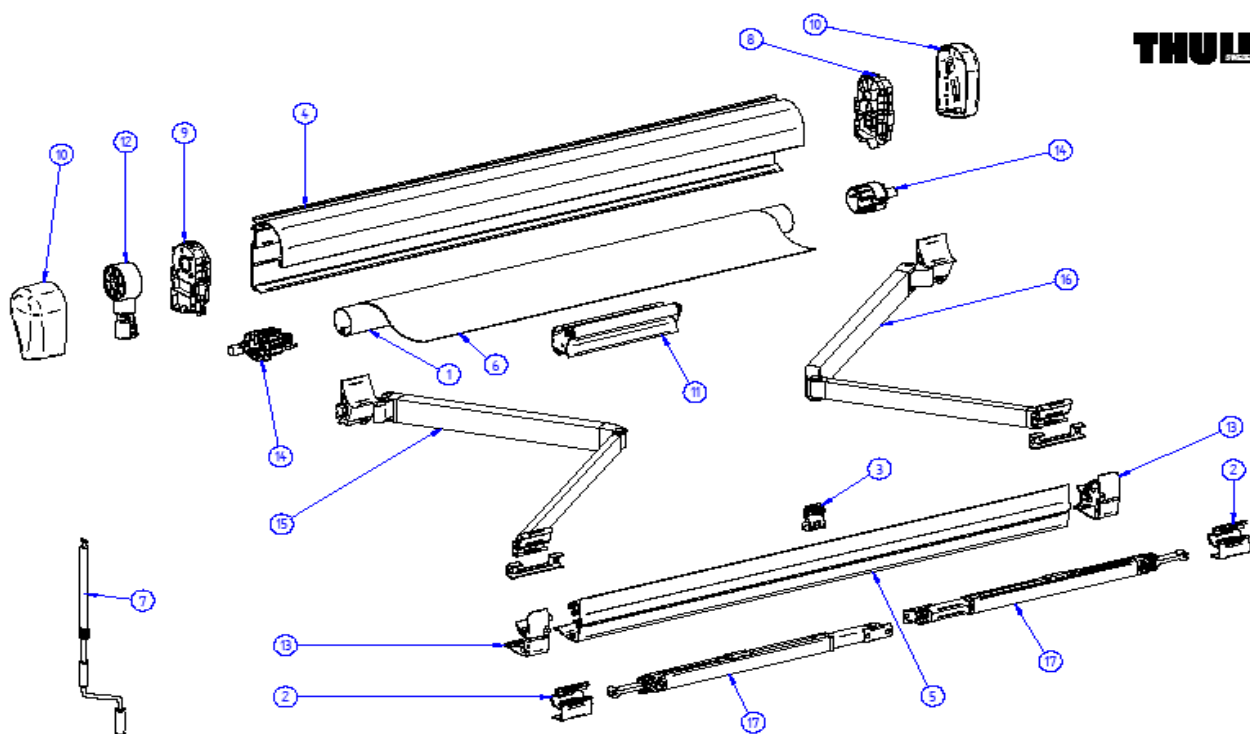

2015 SPARE PARTS LIST

OMNI V10

THULE
SWEDEN

5AB601

THULE Omnistor Omni V10

5AB601

	ART.NR.	DESCRIPTION	RETAIL € (ex.VAT)	
1	1500601792	ROLLER TUBE 48 5002/5003 -2,6M		
	1500601793	ROLLER TUBE 48 5002/5003 -3,0M		
	1500601794	ROLLER TUBE 48 5002/5003 -3,5M		
	1500601803	ROLLER TUBE 48 5002/5003 -4,0M		
2	1500600323	CONNECTION SUPPORT ARM OMNI V10		
	1500600324	HOOK SUPPORT ARM OMNI V10		
	4	1500601839	MAIN HOUSING 2.60 M	
		1500600831	MAIN HOUSING 3,00 M	
1500600832		MAIN HOUSING 3,50 M		
1500600833		MAIN HOUSING 4,00 M		
5	1500601764	LEAD RAIL OMNI-V10 2.60 M		
	1500600849	LEAD RAIL OMNI-V10 3.00 M		
	1500600850	LEAD RAIL OMNI-V10 3.50 M		
	1500600851	LEAD RAIL OMNI-V10 4.00 M		
6	1500600930	FABRIC 2.60M OMNI V10 03		
	1500600931	FABRIC 2.60M OMNI V10 04		
	1500600932	FABRIC 3,00M OMNI V10 03		
	1500600933	FABRIC 3,00M OMNI V10 04		
	1500600936	FABRIC 3,00M OMNI V10XL 03		
	1500600937	FABRIC 3,00M OMNI V10XL 04		
	1500600938	FABRIC 3,50M OMNI V10 03		
	1500600939	FABRIC 3,50M OMNI V10 04		
	1500600942	FABRIC 3,50M OMNI V10XL 03		
	1500600943	FABRIC 3,50M OMNI V10XL 04		
	1500600944	FABRIC 4,00M OMNI V10 03		
	1500600945	FABRIC 4,00M OMNI V10 04		
	1500600948	FABRIC 4,00M OMNI V10XL 03		
	1500600949	FABRIC 4,00M OMNI V10XL 04		
7	1500601207	HAND CRANK ASSY SHORT		
8	1500601213	R.H. END PLATE ASSY OMNI-V10		
9	1500601214	L.H. END PLATE ASSY OMNI-V10		
10	1500601215	L.H. + R.H. SIDECAP ASSY OMNI-V10