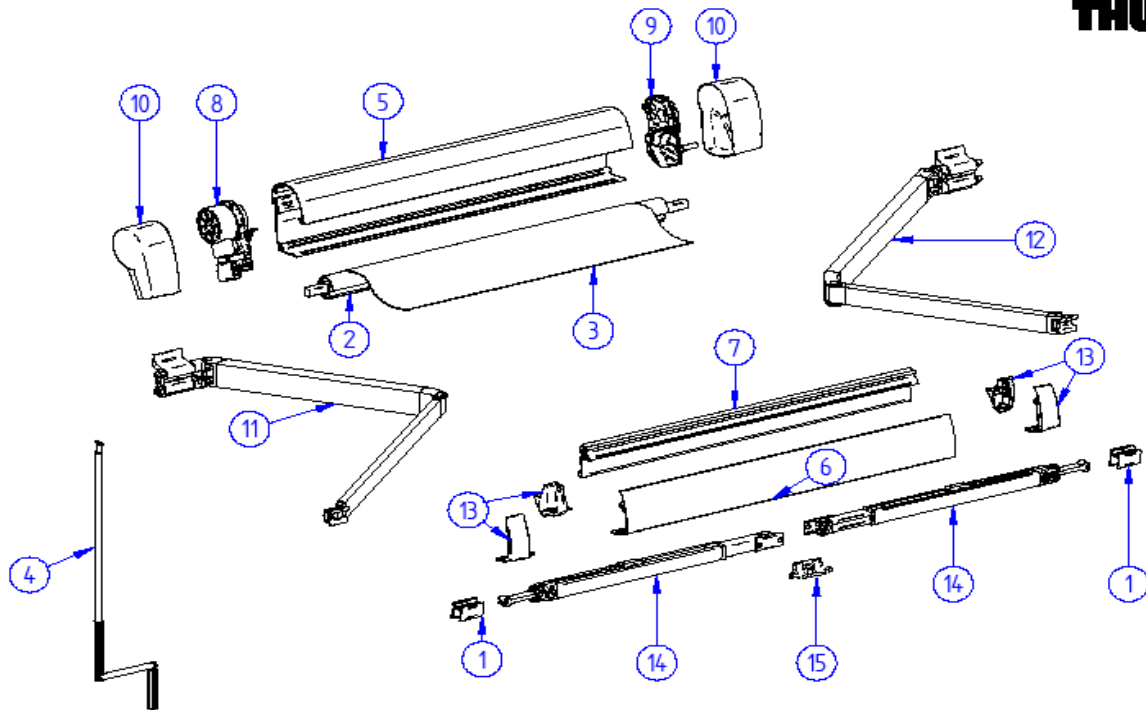

2015 SPARE PARTS LIST
VW CALIFORNIA

THULE
SWEDEN

VW606

THULE
PRECISION

THULE Omnistor 5102/VW

VW 606-00

	ART.NR.	DESCRIPTION	RETAIL € (ex.VAT)
1	1500600296	CONNECT. SUPP. ARM V97 SERIE 5	
2	1500601954	ROLLER TUBE ASSY 5102 2.6M	
3	1500602356	FABRIC 2.60M VW T5 SILVER GREY	
4	1500601124	HANDCRANK VW T5 + 5102	
5	1500601689	MAIN HOUSING VW T5 RAL9006	
	1500602357	MAIN HOUSING VW T5 RAL9011	
6	1500601955	OUTSIDE LEAD RAIL VW T5 RAL9006	
	1500602358	OUTSIDE LEAD RAIL VW T5 RAL9011	
7	1500601956	INSIDE LEAD RAIL VW T5 RAL9006	
	1500602359	INSIDE LEAD RAIL VW T5 RAL9011	
8	1500601201	LH ENDPLATE + GEAR ASSY VW T5	
9	1500601202	RH ENDPLATE MH VW T5	
10	1500601203	LH+RH SIDECAP ASSY RAL9006	
	1500601204	LH+RH SIDECAP ASSY RAL9011	
11	1500602103	LH SPRINGARM COMPL 5102	
12	1500602104	RH SPRINGARM COMPL 5102	
13	1500601206	LH+RH LEAD RAIL END PLATE ASSY RAL9006	
	1500601741	LH+RH LEAD RAIL END PLATE ASSY RAL9011	
14	1500601960	SUPPORT ARM V2 2.60M XL	
15	1500601789	CENTRAL CLAMP SUPPORT ARM V2