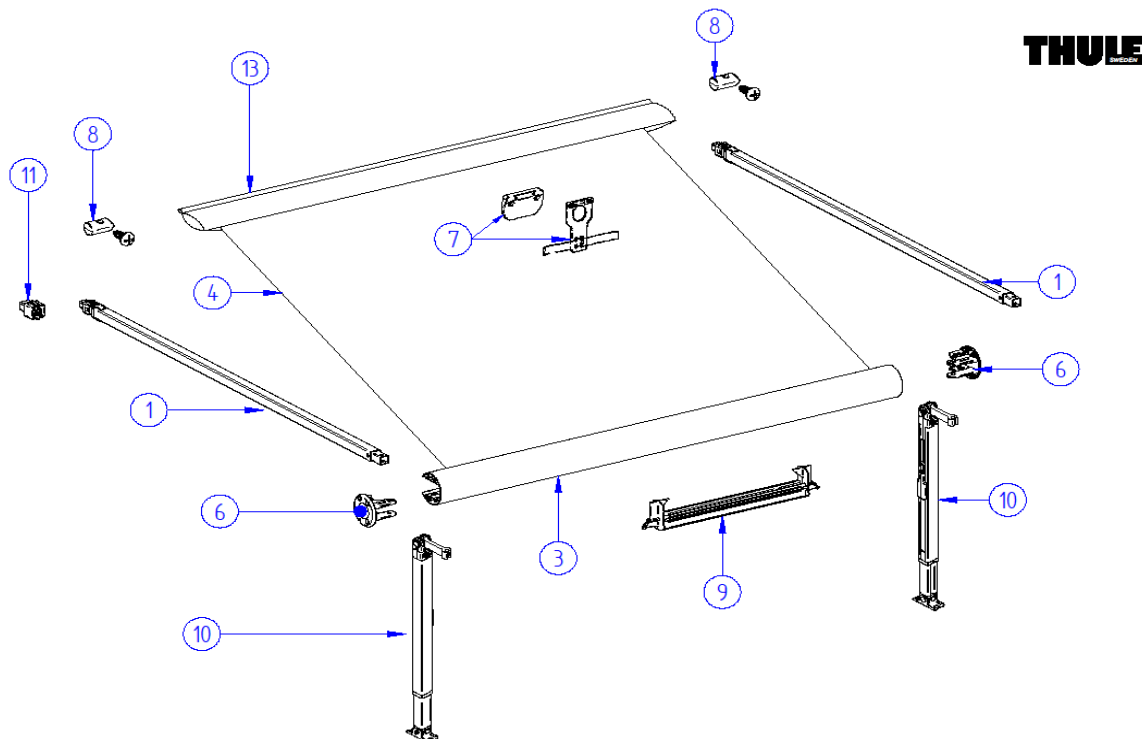

2015 SPARE PARTS LIST

CARAVAN STYLE

THULE
SWEDEN

3A602-01

THULE Omnistor Caravan Style

3A 602-01

	ART.NR.	DESCRIPTION	RETAIL € (ex.VAT)
1	1500602184	RAFTER ARM ASSY 2,30/2.60 M	
	1500602185	RAFTER ARM ASSY 3.00/4,50 M	
3	1500601808	ROLLER TUBE CAR STYLE - 2,30M	
	1500601737	ROLLER TUBE CAR STYLE 2.60M	
	1500600046	ROLLER TUBE CAR STYLE 3.00M	
	1500601809	ROLLER TUBE CAR STYLE - 3,50M	
	1500601810	ROLLER TUBE CAR STYLE - 4,00M	
	1500601470	ROLLER TUBE CAR STYLE 4.50M	
4	1500600062	FABRIC 2.30M CAR STYLE 03 BL SK	
	1500600063	FABRIC 2.30M CAR STYLE 04 AL GR	
	1500600064	FABRIC 2.60M CAR STYLE 03 BL SK	
	1500600065	FABRIC 2.60M CAR STYLE 04 AL GR	
	1500600066	FABRIC 3.00M CAR STYLE 03 BL SK	
	1500600067	FABRIC 3.00M CAR STYLE 04 AL GR	
	1500600069	FABRIC 3.50M CAR STYLE 03 BL SK	
	1500600070	FABRIC 3.50M CAR STYLE 04 AL GR	
	1500600071	FABRIC 4.00M CAR STYLE 03 BL SK	
	1500600072	FABRIC 4.00M CAR STYLE 04 AL GR	
	1500600073	FABRIC 4.50M CAR STYLE 03 BL SK	
	1500600074	FABRIC 4.50M CAR STYLE 04 AL GR	
5	308240	TENSION RFT 2.30M CAR STYLE	
6	1500601173	L+R ENDCAP ROLL.TUBE CAR STYLE	
7	1500601174	TENSION ARM GUARD CAR STYLE 2PCS	
8	1500601177	CARAVAN RAIL BLOCKER SET	
9	1500601193	COUNT.PCE R.TUBE CAR STYLE 2,30M / 3,00M	
	1500601811	COUNT PCE R.TUBE CAR STYLE 2,60M	
	1500601194	COUNT.PCE R.TUBE CAR STYLE 3.50M	
	1500601195	COUNT.PCE R.TUBE CAR STYLE 4.00M	
	1500601812	COUNT.PCE R.TUBE CAR STYLE 4,50M	
10	1500602182	SUPPORT ARM 2,30/2,60 M	
	1500602183	SUPPORT ARM 3,00/4,50M	
11	1500602810	TOP CAP RAFTER CAR.STYLE - 2PC