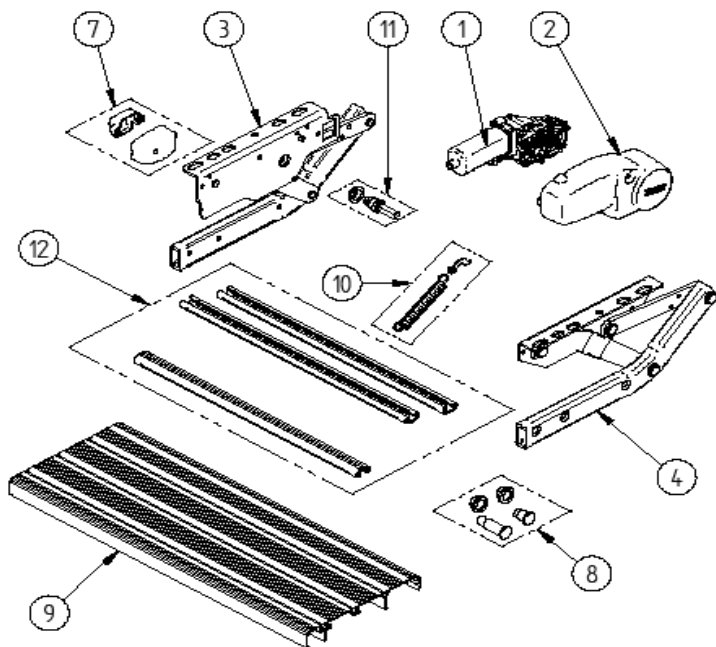

2015 SPARE PARTS LIST
Thule SINGLE STEP V10

THULE
SWEDEN

V01 - OSE600 / OSE602

THULE

THULE Single step V10 12V & Manual

OSE600-00

THULE