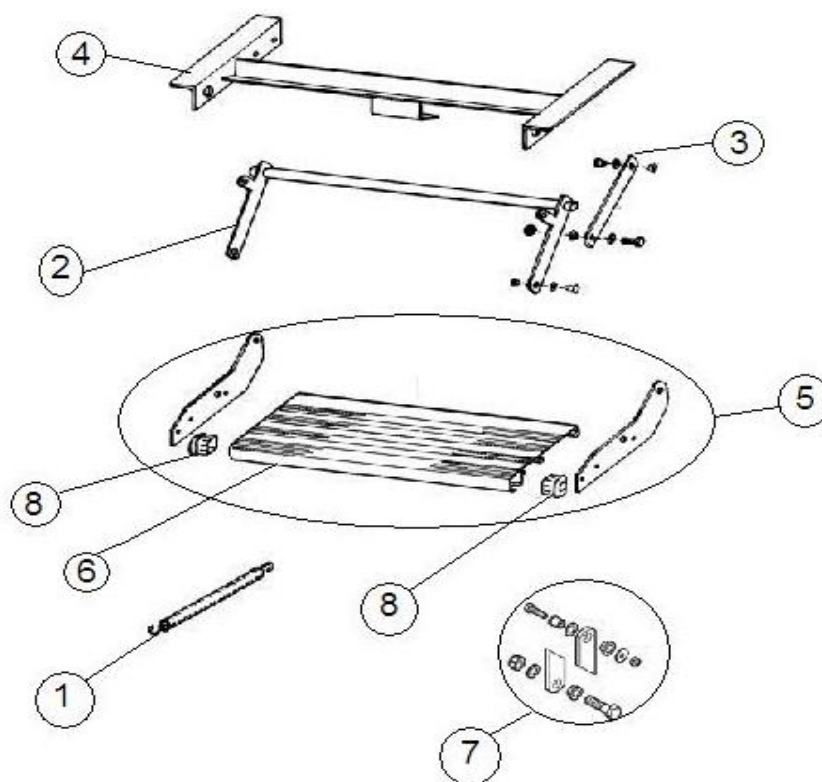

2015 SPARE PARTS LIST
Thule SINGLE STEP MANUAL 47

	ART.NR.	DESCRIPTION	RETAIL € (ex.VAT)
1	1500601963	SPRING MANUAL 47	
2	1500601418	FRONT LINK ASSY	
3	1500601962	REAR LINK MANUAL 47 (2 pcs)	
4	1500600397	FRAME MANUAL 47	
5	1500601420	FOOTBOARD COMPL. MANUAL 47	
6	1500600402	FOOTBOARD MANUAL 47	
7	1500601152	REPAIR KIT RIVET	
8	1500601378	LH & RH PLUG FOOTBOARD