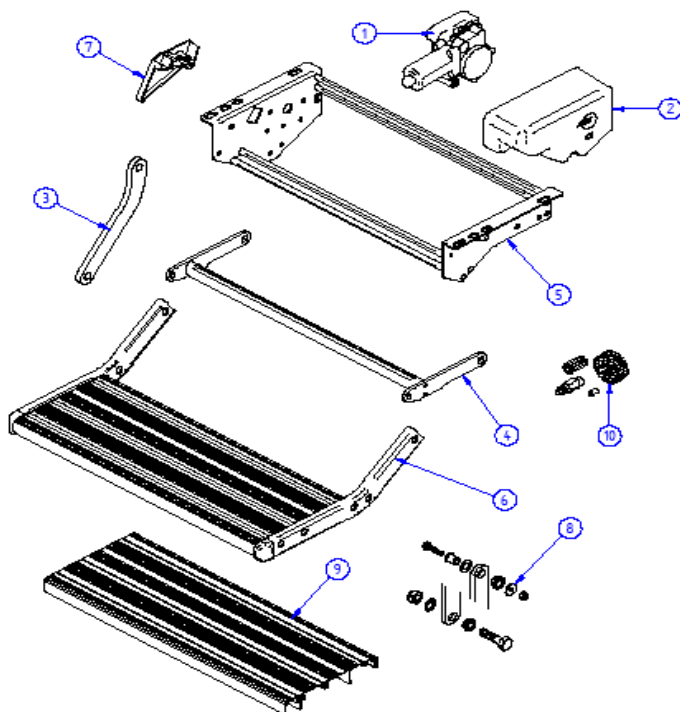

# 2015 SPARE PARTS LIST

**2015 SPARE PARTS LIST**  
 Thule SINGLE STEP MANUAL 47

	ART.NR.	DESCRIPTION	RETAIL € (ex.VAT)
1	1500601963	SPRING MANUAL 47	
2	1500601418	FRONT LINK ASSY	
3	1500601962	REAR LINK MANUAL 47 (2 pcs)	
4	1500600397	FRAME MANUAL 47	
5	1500601420	FOOTBOARD COMPL. MANUAL 47	
6	1500600402	FOOTBOARD MANUAL 47	
7	1500601152	REPAIR KIT RIVET	
8	1500601378	LH & RH PLUG FOOTBOARD	

**2015 SPARE PARTS LIST**  
Thule SINGLE STEP V02 12V

**THULE**  
SWEDEN

2S609-00

**THULE**

THULE Single step 12V ALU

2S609-00

	ART.NR.	DESCRIPTION	RETAIL € (ex.VAT)
1	1500600413	MOTOR COMPLETE	
2	1500600415	MOTOR CAP	
3	1500600420	FRONT LINK 550/460 (2PCS)	
4	1500600421	REAR LINK 12 V 460	
	1500600422	REAR LINK 12 V 550	
5	1500600423	FRAME 12 V 460	
	1500600424	FRAME 12 V 550	
6	1500600425	FOOTBOARD 12 V 460	
	1500600426	FOOTBOARD 12 V 550	
7	1500601149	SWITCH PROTECTION CAP OUTSIDE	
8	1500601153	REPAIR KIT RIVET V2001	
9	308251	FOOT BOARD 12V460 - ANTI-SLIP	
	308253	FOOT BOARD 12V550 - ANTI-SLIP	
10	1500601155	REPAIR KIT PINION	

**2015 SPARE PARTS LIST**  
**Thule SINGLE STEP V02 MANUAL**

THULE Single step manual ALU

25610-00

	ART.NR.	DESCRIPTION	RETAIL € (ex.VAT)
11	1500601966	SPRING MANUAL 550	
12	308253	FOOTBOARD MANUAL 550	
13	1500600420	FRONT LINK 550 (2 pcs)	
14	1500601967	FRAME MANUAL 550	
15	1500601433	REAR LINK MANUAL 550	
16	1500600426	FOOTBOARD COMPL. MANUAL 550	
17	1500601149	SWITCH PROTECTION CAP OUTSIDE	
18	1500601153	REPAIR KIT RIVET V2001	