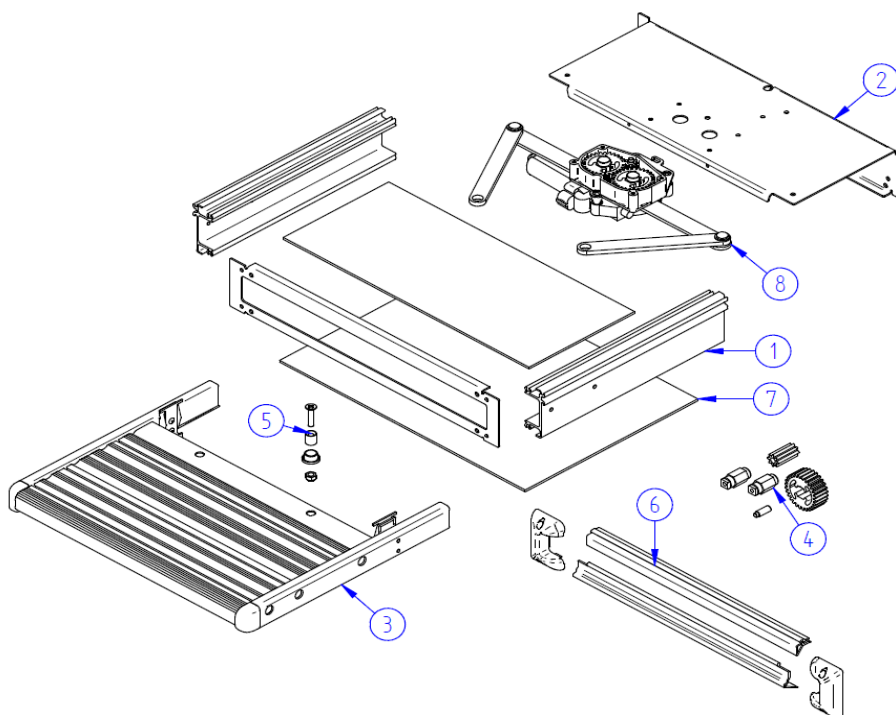

2015 SPARE PARTS LIST

Thule SLIDE-OUT STEP 12V

THULE
SWEDEN

SDA 616-00

THULE
SWEDEN

THULE Slide out 12V

SDA616-02

	ART.NR.	DESCRIPTION	RETAIL € (ex.VAT)
1	1500601145	FRAME SLIDE OUT 400x310 (*)	
	1500601146	FRAME SLIDE OUT 400x390 (*)	
	1500601147	FRAME SLIDE OUT 400x420 (*)	
	1500601757	FRAME SLIDE OUT 550x390 (*)	
	1500601534	FRAME SLIDE OUT 550x420 (*)	
	1500601148	FRAME SLIDE OUT 700x420 (*)	
2	1500601138	MOTOR COMPLETE S/O 400x310 (*)	
	1500601139	MOTOR COMPLETE S/O 400x390/420 (*)	
	1500601713	MOTOR COMPLETE S/O 550x390/420 (*)	
	1500601140	MOTOR COMPLETE S/O 700x420 - V2003 (*)	
3	1500601141	FOOTBOARD COMPL. SLIDE OUT 400x310 (*)	
	1500601142	FOOTBOARD COMPL. SLIDE OUT 400x390 (*)	
	1500601143	FOOTBOARD COMPL. SLIDE OUT 400x420 (*)	
	1500601756	FOOTBOARD COMPL. SLIDE OUT 550x390 (*)	
	1500601731	FOOTBOARD COMPL. SLIDE OUT 550x420 (*)	
	1500601144	FOOTBOARD COMPL. SLIDE OUT 700x420 (*)	
4	1500602377	REPAIR KIT PINION SLIDE-OUT	
5	1500601156	REPAIR KIT CONNECTION FOOTBOARD S/O DD	
6	1500601379	DIRT PROTECTION SLIDE OUT 400	
	1500601380	DIRT PROTECTION SLIDE OUT 550	
	1500601381	DIRT PROTECTION SLIDE OUT 700	
7	1500602800	LOWER PROTECTION SLIDE OUT 12V400	
	1500602801	LOWER PROTECTION SLIDE OUT 12V550	
	1500602802	LOWER PROTECTION SLIDE OUT 12V700	
8	1500602806	MOTOR ASSY SLIDE OUT	
	(*)	420 = Standard step	
		390 = Special step : Hobby / Sprinter / Trigano	
		310 = Special step : Hymer Exsis