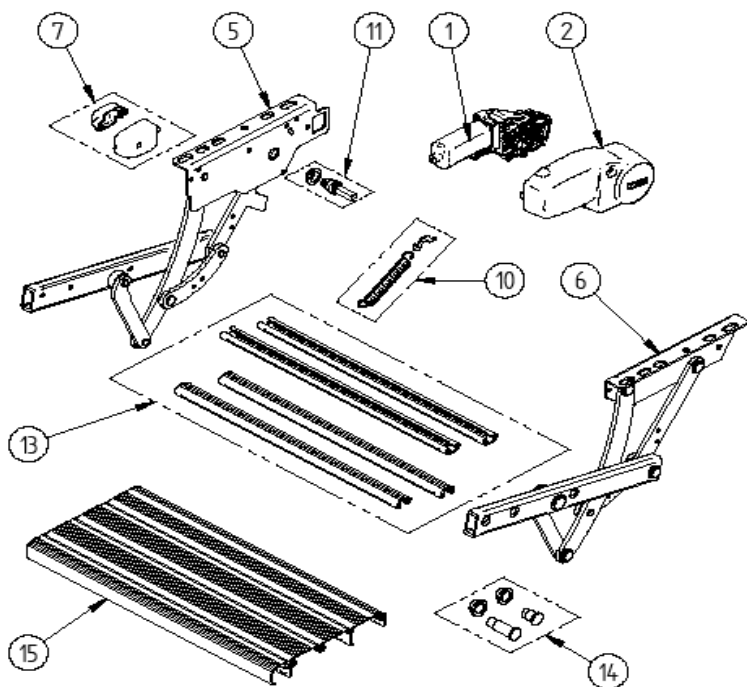

THULE Single step V10 12V460 Short

OSE602-00