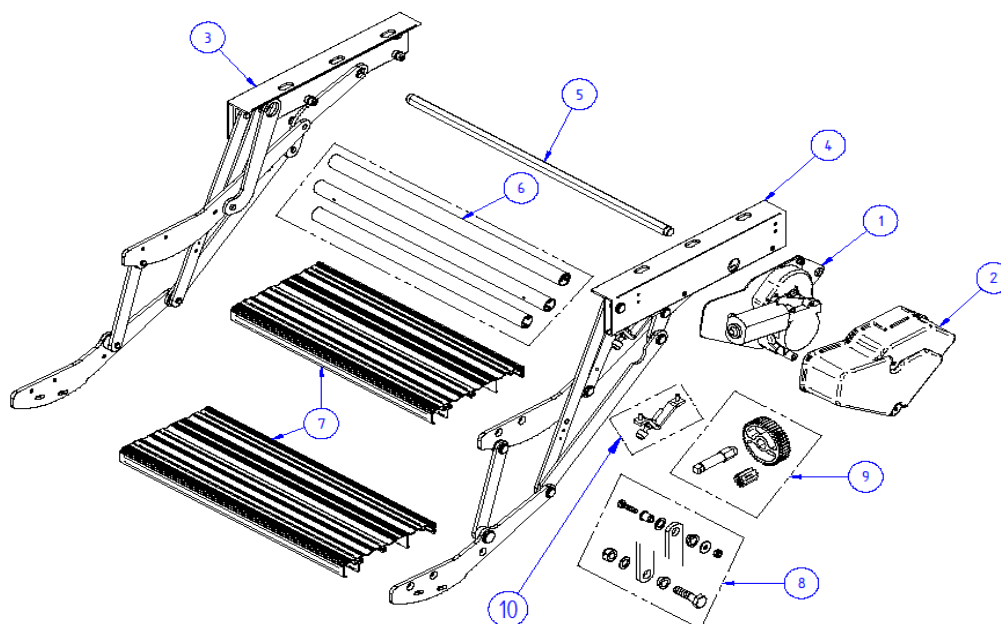

2015 SPARE PARTS LIST
Thule DOUBLE STEP with SKIRT

THULE
SWEDEN

SMA 605-01

THULE
SWEDEN

THULE Double step 12V650 Niesmann, 12V500 Dethleffs, 12V500 MJ03 Iveco & 12V500 Carthago

SMA605-01

	ART.NR.	DESCRIPTION	RETAIL € (ex.VAT)
1	1500602707	12V MOTOR ASSY DOUBLE STEP SKIRT	
2	1500602708	MOTOR CAP DOUBLE STEP SKIRT	
3	1500602709	LH SCISSOR ASSY DOUBLE STEP SKIRT	
4	1500602710	RH SCISSOR ASSY DOUBLE STEP SKIRT	
5	1500602711	DRIVING ROD D12V500 SKIRT	
	1500602712	DRIVING ROD D12V650 SKIRT	
6	1500602713	FRAME CON. TUBE D12V500 SKIRT – 3PC	
	1500602714	FRAME CON. TUBE D12V650 SKIRT – 3PC	
7	1500602715	FOOT BOARD DOUBLE STEP12V500 SKIRT – 2PC	
	1500602716	FOOT BOARD DOUBLE STEP12V650 SKIRT– 2PC	
8	1500602717	REPAIR KIT RIVET DOUBLE STEP SKIRT	
9	1500602718	REPAIR KIT PINION DOUBLE STEP SKIRT	
10	1500602793	LH+RH END STOP DOUBLE STEP SKIRT