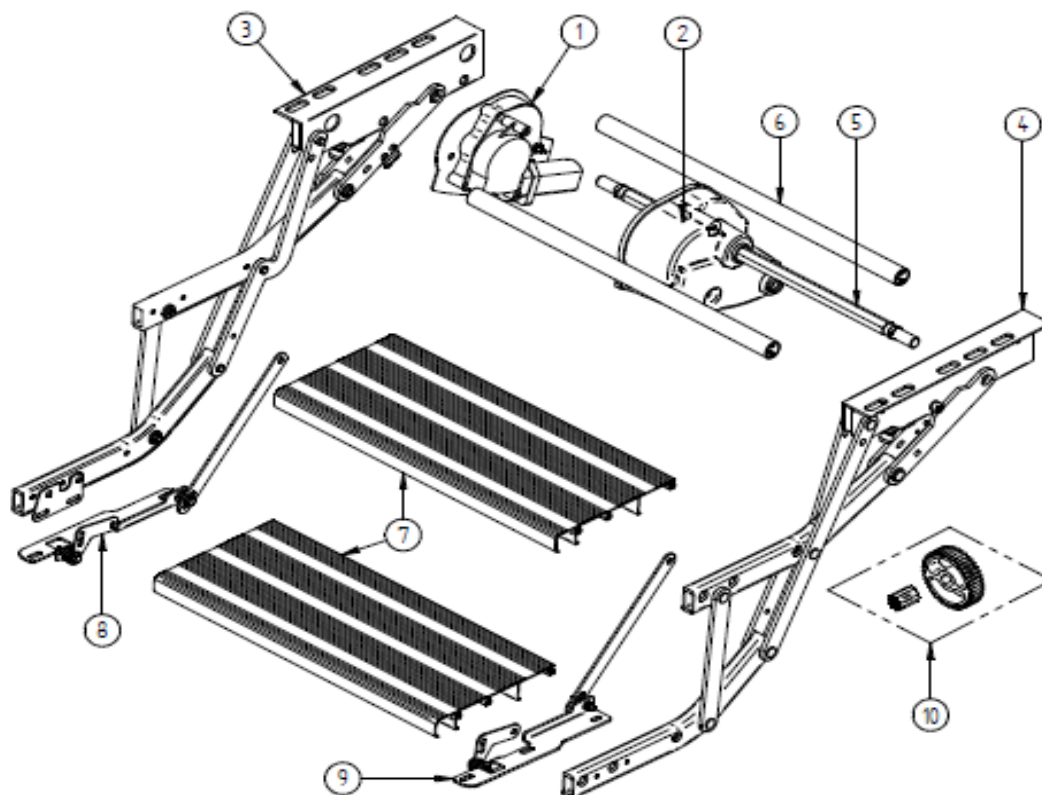

2015 SPARE PARTS LIST
Thule DOUBLE STEP with SKIRT 2015

THULE
SWEDEN
SMB 601-00

THULE

THULE Double step 12V500 Arto & 12V650 Flair

SMB601-00

	ART.NR.	DESCRIPTION	RETAIL € (ex.VAT)
1	1500602886	12V MOTOR ASSY DOUBLE STEP SKIRT 2015	
2	1500602887	MOTOR CAP DOUBLE STEP SKIRT 2015	
3	1500602888	LH SCISSOR ASSY DOUBLE STEP SKIRT 2015	
4	1500602889	RH SCISSOR ASSY DOUBLE STEP SKIRT 2015	
5	1500602890	DRIVING ROD D12V500 SKIRT 2015	
	1500602891	DRIVING ROD D12V650 SKIRT 2015	
6	1500602892	FRAME CON. TUBE D12V500 SKIRT 2015 – 2PC	
	1500602893	FRAME CON. TUBE D12V650 SKIRT 2015 – 2PC	
7	1500602894	FOOT BOARD DOUBLE STEP12V500 SKIRT 2015 – 2PC	
	1500602895	FOOT BOARD DOUBLE STEP12V650 SKIRT 2015 – 2PC	
8	1500602896	LH FIXATION ASSY SKIRT 2015	
9	1500602897	RH FIXATION ASSY SKIRT 2015	
10	1500602718	REPAIR KIT PINION DOUBLE STEP SKIRT