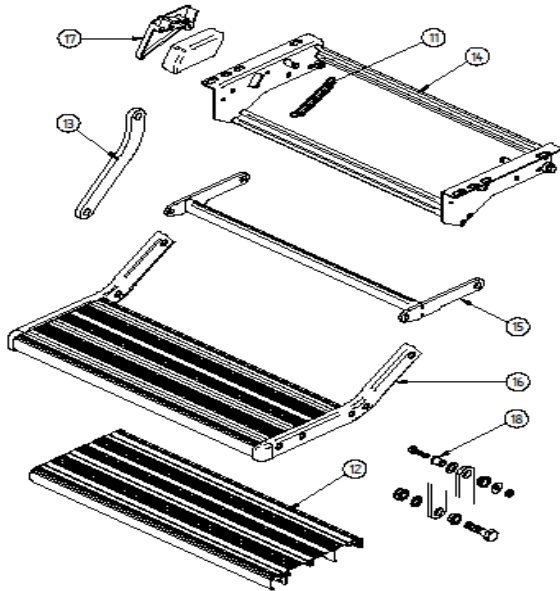

**2015 SPARE PARTS LIST**  
 Thule SINGLE STEP MANUAL 47

	ART.NR.	DESCRIPTION	RETAIL € (ex.VAT)
1	1500601963	SPRING MANUAL 47	
2	1500601418	FRONT LINK ASSY	
3	1500601962	REAR LINK MANUAL 47 (2 pcs)	
4	1500600397	FRAME MANUAL 47	
5	1500601420	FOOTBOARD COMPL. MANUAL 47	
6	1500600402	FOOTBOARD MANUAL 47	
7	1500601152	REPAIR KIT RIVET	
8	1500601378	LH & RH PLUG FOOTBOARD	

**2015 SPARE PARTS LIST**  
Thule SINGLE STEP V02 12V

**THULE**  
SWEDEN

2S609-00

**THULE**

THULE Single step 12V ALU

2S609-00

	ART.NR.	DESCRIPTION	RETAIL € (ex.VAT)
1	1500600413	MOTOR COMPLETE	
2	1500600415	MOTOR CAP	
3	1500600420	FRONT LINK 550/460 (2PCS)	
4	1500600421	REAR LINK 12 V 460	
	1500600422	REAR LINK 12 V 550	
5	1500600423	FRAME 12 V 460	
	1500600424	FRAME 12 V 550	
6	1500600425	FOOTBOARD 12 V 460	
	1500600426	FOOTBOARD 12 V 550	
7	1500601149	SWITCH PROTECTION CAP OUTSIDE	
8	1500601153	REPAIR KIT RIVET V2001	
9	308251	FOOT BOARD 12V460 - ANTI-SLIP	
	308253	FOOT BOARD 12V550 - ANTI-SLIP	
10	1500601155	REPAIR KIT PINION	

**2015 SPARE PARTS LIST**  
**Thule SINGLE STEP V02 MANUAL**

THULE Single step manual ALU

25610-00

	ART.NR.	DESCRIPTION	RETAIL € (ex.VAT)
11	1500601966	SPRING MANUAL 550	
12	308253	FOOTBOARD MANUAL 550	
13	1500600420	FRONT LINK 550 (2 pcs)	
14	1500601967	FRAME MANUAL 550	
15	1500601433	REAR LINK MANUAL 550	
16	1500600426	FOOTBOARD COMPL. MANUAL 550	
17	1500601149	SWITCH PROTECTION CAP OUTSIDE	
18	1500601153	REPAIR KIT RIVET V2001	