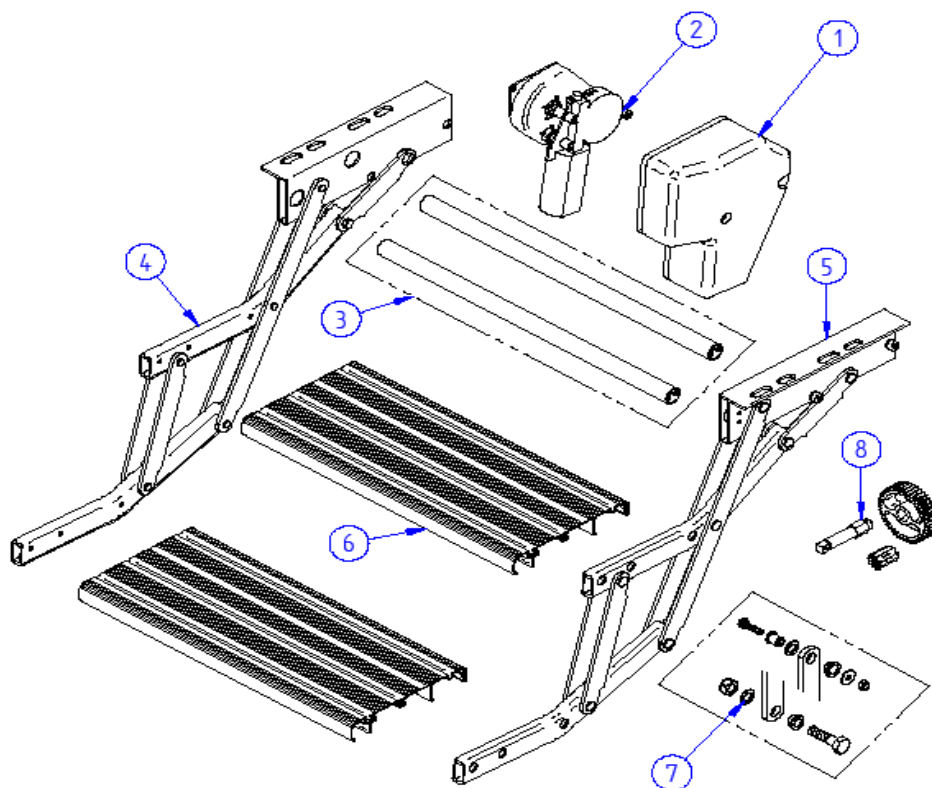

OSE602-00

**2015 SPARE PARTS LIST**

Thule SINGLE STEP V10

V01 - OSE600 / OSE602

	ART.NR.	DESCRIPTION	RETAIL € (ex.VAT)
1	1500602263	12V MOTOR THULE STEP V10	
2	1500602264	MOTOR COVER THULE STEP V10	
3	1500602265	LH SIDE ASSY THULE STEP V10	
4	1500602266	RH SIDE ASSY THULE STEP V10	
5	1500602267	LH SIDE ASSY THULE STEP V10 SHORT	
6	1500602268	RH SIDE ASSY THULE STEP V10 SHORT	
7	1500602272	SWITCH PROTECTION COVER V10 (2PCS)	
8	1500602273	REPAIR KIT RIVET THULE STEP V10	
9	308251	FOOT BOARD SINGLE STEP 12V460	
	1500602271	FOOT BOARD SINGLE STEP 12V520	
	308253	FOOT BOARD SINGLE STEP 12V550 – MANUAL 550	
10	1500602274	SPRING ASSY THULE STEP V10 (2PCS)	
11	1500602275	MOTOR SHAFT AND BUSHING V10	
12	1500602276	CON.PROFILES THULE STEP 460 V10 (3PCS)	
	1500602277	CON. PROFILES THULE STEP 520 V10 (3PCS)	
	1500602278	CON. PROFILES THULE STEP 550 V10 (3PCS)	
13	1500602279	CON PROFILES THULE STEP 460 V10 SHORT (4PCS)	
	1500602956	CON PROFILES THULE STEP 630 V10 SHORT (4PCS)	
14	1500602269	REPAIR KIT RIVET THULE STEP V10 SHORT	
15	1500602270	FOOT BOARD 12V460 SHORT V10	
	1500602957	FOOT BOARD 12V630 SHORT V10	

# 2015 SPARE PARTS LIST

Thule DOUBLE STEP 12V380 - 12V440 - 12V500 - 12V550

**THULE**  
SWEDEN

V01 – DDS 605-00

**THULE**  
SWEDEN

THULE Double step 12V ALU

DDS605-00

	ART.NR.	DESCRIPTION	RETAIL € (ex.VAT)
1	1500600410	MOTOR CAP DOUBLE STEP (2PCS)	
2	1500600416	12V MOTOR ASSY DOUBLE STEP	
3	1500601928	FRAME CON. TUBE D12V380 – 2PC	
	1500600417	FRAME CON. TUBE D12V440 – 2PC	
	1500601432	FRAME CON. TUBE D12V500 – 2PC	
	1500602280	FRAME CON. TUBE D12V550 – 2PC	
4	1500600418	LH SCISSOR ASSY DOUBLE STEP	
5	1500600419	RH SCISSOR ASSY DOUBLE STEP	
6	308249	FOOT BOARD DOUBLE STEP12V380 – 2PC	
	308250	FOOT BOARD DOUBLE STEP12V440 – 2PC	
	308252	FOOT BOARD DOUBLE STEP12V500 – 2PC	
	1500602281	FOOT BOARD DOUBLE STEP12V550 – 2PC	
7	1500601154	REPAIR KIT RIVET DOUBLE STEP	
8	1500602282	REPAIR KIT PINION DOUBLE STEP	