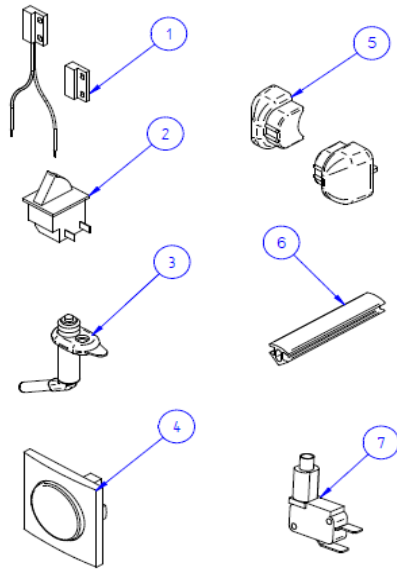

**2015 SPARE PARTS LIST**  
**STEP COMMON PARTS**

**THULE**  
SWEDEN

OSE601-01

**THULE**  
ACCESSORIES

THULE general parts steps

OSE601-03

	ART.NR.	DESCRIPTION	RETAIL € (ex.VAT)
1	1500602761	DOOR REED SWITCH ELECTRONIC	
2	1500601921	ALARM SWITCH FOR SINGLE STEP AND SLIDE-OUT STEP	
3	1500600394	ALARM SWITCH FOR MANUAL STEP 47	
4	1500600404	CONTROL SWITCH	
5	1500601378	LH & RH PLUG FOOTBOARD	
	1500602747	LH & RH PLUG FOOTBOARD BLACK	
6	1500600433	ANTI-SLIP FOOTB.V03-3MTR-BLACK	
7	1500602669	ALARM SWITCH FOR DOUBLE STEP	

OSE602-00

**2015 SPARE PARTS LIST**

Thule SINGLE STEP V10

V01 - OSE600 / OSE602

	ART.NR.	DESCRIPTION	RETAIL € (ex.VAT)
1	1500602263	12V MOTOR THULE STEP V10	
2	1500602264	MOTOR COVER THULE STEP V10	
3	1500602265	LH SIDE ASSY THULE STEP V10	
4	1500602266	RH SIDE ASSY THULE STEP V10	
5	1500602267	LH SIDE ASSY THULE STEP V10 SHORT	
6	1500602268	RH SIDE ASSY THULE STEP V10 SHORT	
7	1500602272	SWITCH PROTECTION COVER V10 (2PCS)	
8	1500602273	REPAIR KIT RIVET THULE STEP V10	
9	308251	FOOT BOARD SINGLE STEP 12V460	
	1500602271	FOOT BOARD SINGLE STEP 12V520	
	308253	FOOT BOARD SINGLE STEP 12V550 – MANUAL 550	
10	1500602274	SPRING ASSY THULE STEP V10 (2PCS)	
11	1500602275	MOTOR SHAFT AND BUSHING V10	
12	1500602276	CON.PROFILES THULE STEP 460 V10 (3PCS)	
	1500602277	CON. PROFILES THULE STEP 520 V10 (3PCS)	
	1500602278	CON. PROFILES THULE STEP 550 V10 (3PCS)	
13	1500602279	CON PROFILES THULE STEP 460 V10 SHORT (4PCS)	
	1500602956	CON PROFILES THULE STEP 630 V10 SHORT (4PCS)	
14	1500602269	REPAIR KIT RIVET THULE STEP V10 SHORT	
15	1500602270	FOOT BOARD 12V460 SHORT V10	
	1500602957	FOOT BOARD 12V630 SHORT V10	

# 2015 SPARE PARTS LIST