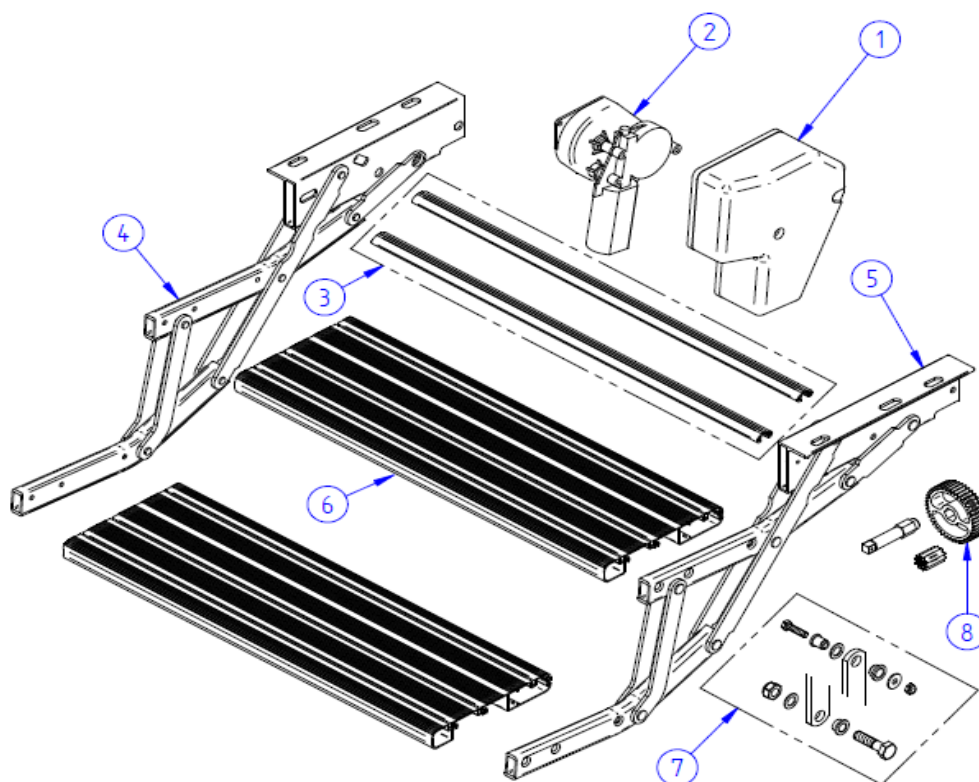

2015 SPARE PARTS LIST
Thule DOUBLE STEP 12V553 - 12V650

THULE Double step 12V 650

DSH603-00

	ART.NR.	DESCRIPTION	RETAIL € (ex.VAT)
1	1500602675	MOTOR CAP DOUBLE STEP 12V650 (2PCS)	
2	1500602676	12V MOTOR ASSY DOUBLE STEP 12V650	
3	1500602798	FRAME CON. TUBE D12V553 – 2PC	
	1500602677	FRAME CON. TUBE D12V650 – 2PC	
4	1500602678	LH SCISSOR ASSY DOUBLE STEP 12V650	
5	1500602679	RH SCISSOR ASSY DOUBLE STEP 12V650	
6	1500602799	FOOT BOARD DOUBLE STEP12V553 - 2PC	
	1500602680	FOOT BOARD DOUBLE STEP12V650 – 2PC	
7	1500601154	REPAIR KIT RIVET DOUBLE STEP	
8	1500602282	REPAIR KIT PINION DOUBLE STEP