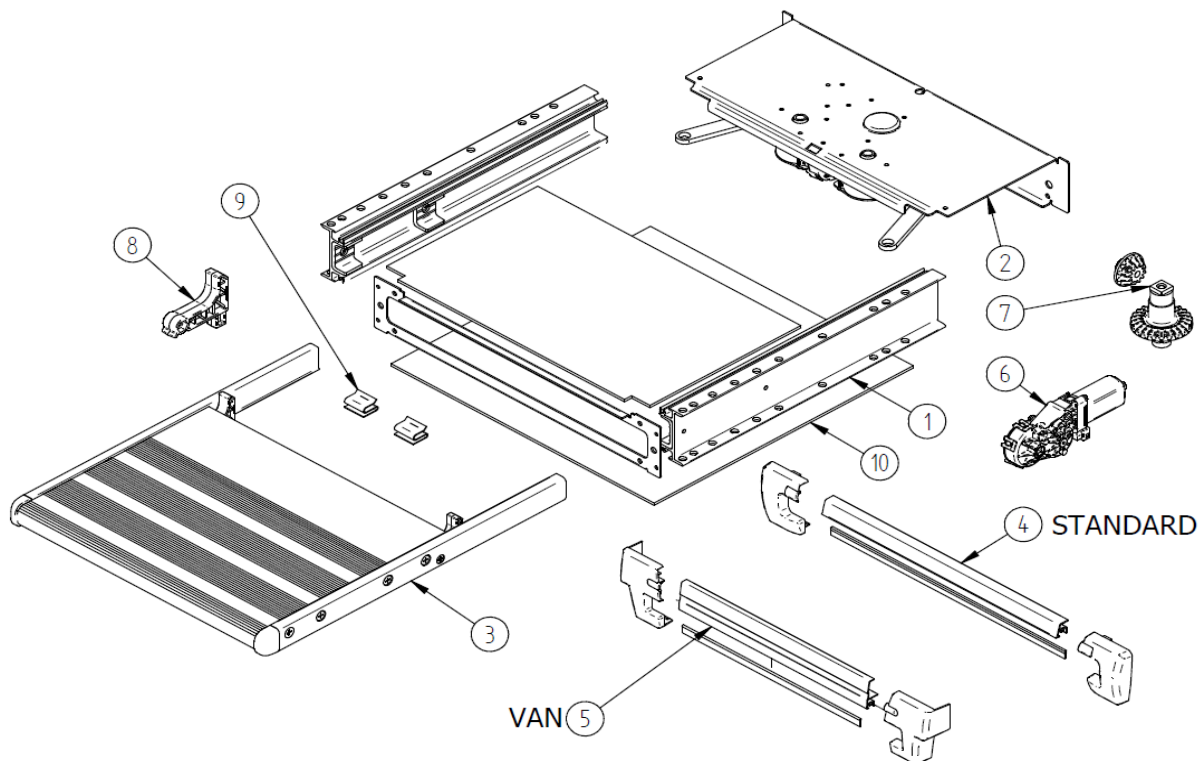

2015 SPARE PARTS LIST
Thule SLIDE-OUT STEP 12V 2012

THULE
SWEDEN

SDB 612-00

THULE
SWEDEN

THULE Slide out 12V 2012

SDB612-02

	ART.NR.	DESCRIPTION	RETAIL € (ex.VAT)
1	1500602729	FRAME SLIDE OUT 400 2012	
	1500602730	FRAME SLIDE OUT 550 2012	
	1500602731	FRAME SLIDE OUT 700 2012	
2	1500602732	MOTOR COMPLETE S/O 400 2012	
	1500602733	MOTOR COMPLETE S/O 550 2012	
	1500602734	MOTOR COMPLETE S/O 700 2012	
3	1500602735	FOOTBOARD COMPL. SLIDE OUT 400 2012	
	1500602736	FOOTBOARD COMPL. SLIDE OUT 550 2012	
	1500602737	FOOTBOARD COMPL. SLIDE OUT 700 2012	
4	1500602738	FRONT PROTECTION SLIDE OUT 400 2012	
	1500602739	FRONT PROTECTION SLIDE OUT 550 2012	
	1500602740	FRONT PROTECTION SLIDE OUT 700 2012	
5	1500602741	FRONT PROTECTION SLIDE OUT 400 2012 VAN	
	1500602742	FRONT PROTECTION SLIDE OUT 550 2012 VAN	
	1500602743	FRONT PROTECTION SLIDE OUT 700 2012 VAN	
6	1500602744	12V MOTOR SLIDE OUT 2012	
7	1500602745	REPAIR KIT PINION SLIDE-OUT 2012	
8	1500602746	END STOP FOOTBOARD SLIDE OUT 2012	
9	1500602752	FIXATION SPRING PROTECTION COVER - 6PCS	
10	1500602803	LOWER PROTECTION SLIDE OUT V12 12V400	
	1500602804	LOWER PROTECTION SLIDE OUT V12 12V550	
	1500602805	LOWER PROTECTION SLIDE OUT V12 12V700