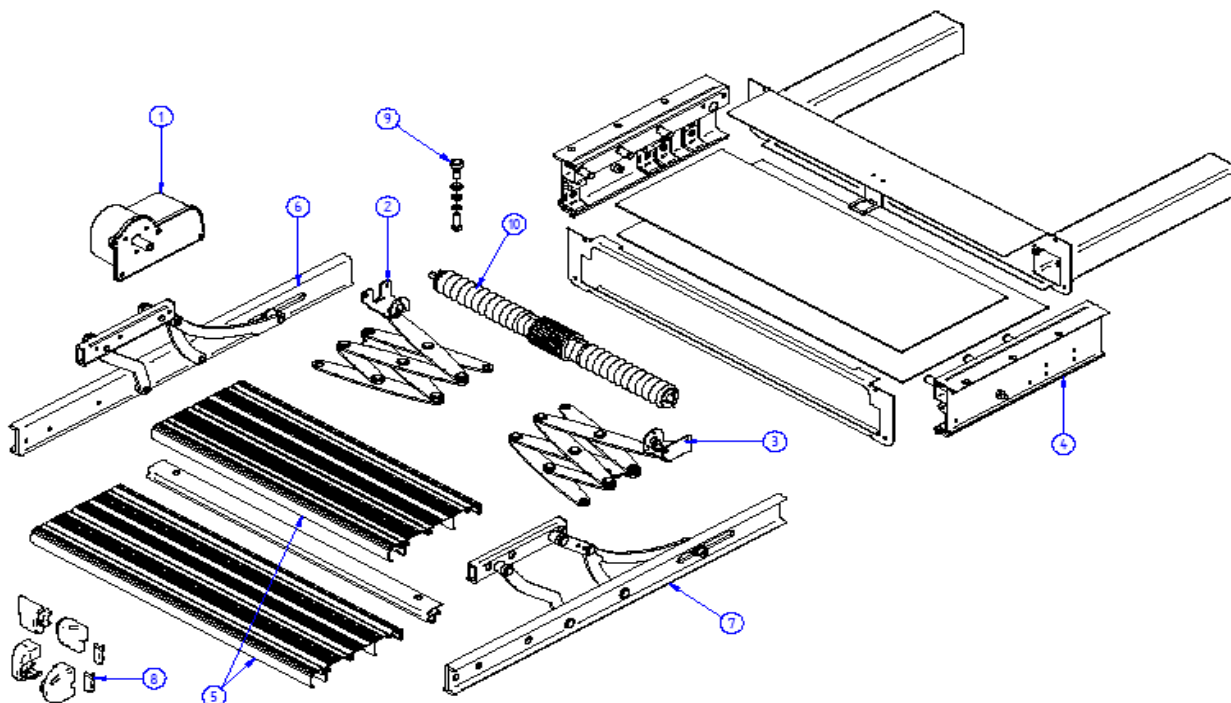

2015 SPARE PARTS LIST
Thule SLIDE-OUT LIFT

THULE
SWEDEN

SSD 600-00

THULE
SWEDEN

THULE Slide out 600

SSD600-00

	ART.NR.	DESCRIPTION	RETAIL € (ex.VAT)
1	1500602150	12V MOTOR ASSY SLIDE-OUT LIFT	
2	1500602344	LH DRIVING SCISSOR ASSY SLIDE-OUT LIFT	
3	1500602345	RH DRIVING SCISSOR ASSY SLIDE-OUT LIFT	
4	1500602346	FRAME SLIDE-OUT LIFT	
5	1500602347	FOOT BOARD SLIDE-OUT LIFT - 2PC	
6	1500602348	LH SIDE ASSY SLIDE-OUT LIFT	
7	1500602349	RH SIDE ASSY SLIDE-OUT LIFT	
8	1500602350	END CAPS SLIDE-OUT LIFT - 6PC	
9	1500602149	GEAR NUT REPAIR KIT	
10	1500602351	DRIVING SHAFT SLIDE-OUT LIFT