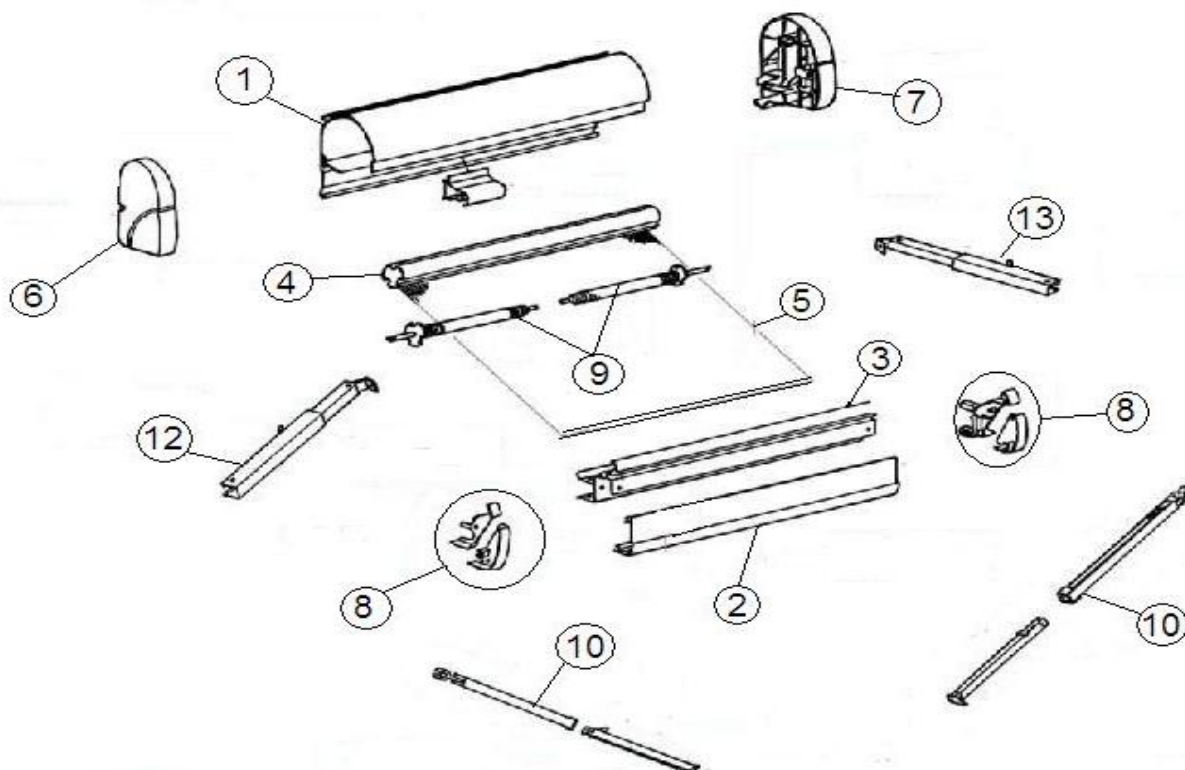

2015 SPARE PARTS LIST

2000

	ART.NR.	DESCRIPTION	RETAIL € (ex.VAT)
1	1500600742	MAIN HOUSING 2000 1.90M	
	1500600743	MAIN HOUSING 2000 2.60M	
	1500600744	MAIN HOUSING 2000 3.00M	
2	1500600745	COVER LEAD RAIL 2000 1.90M	
	1500600746	COVER LEAD RAIL 2000 2.60M	
	1500600747	COVER LEAD RAIL 2000 3.00M	
3	1500600748	INSIDE LEAD RAIL 2000 1.90M	
	1500600749	INSIDE LEAD RAIL 2000 2.60M	
	1500600750	INSIDE LEAD RAIL 2000 3.00M	
4	1500600751	ROLLER TUBE 2000 1.90M	
	1500600752	ROLLER TUBE 2000 2.60M	
	1500600753	ROLLER TUBE 2000 3.00M	
5	1500602325	FABRIC 1.90M 2000 04	
	1500600758	FABRIC 1.90M 2000 22 RAL 9002	
	1500602326	FABRIC 2,60M 2000 04	
	1500600762	FABRIC 2,60M 2000 22 RAL 9002	
	1500602180	FABRIC 3,00M 2000 04	
	1500600767	FABRIC 3.00M 2000 22 RAL 9002	
6	1500601196	LH COVER ASSY OMNISTOR 2000	
7	1500601197	RH COVER ASSY OMNISTOR 2000	
8	1500601198	LH+RH END PLATE LEAD RAIL 2000	
9	1500601199	LH + RH TORSION ASSY 2000	
10	1500601588	SUPPORT ARM V2 1.90M	
	1500601960	SUPPORT ARM V2 2.60M XL	
	1500601611	SUPPORT ARM V2 3.00M	
12	1500601323	LH RAFTER ARM ASSY 1.90M 2000	
	1500601324	LH RAFTER ARM ASSY 2.60M 2000	
	1500601325	LH RAFTER ARM ASSY 3.00M 2000	
13	1500601326	RH RAFTER ARM ASSY 2000 1.90M	
	1500601327	RH RAFTER ARM ASSY 2000 2.60M	
	1500601328	RH RAFTER ARM ASSY 2000 3.00M