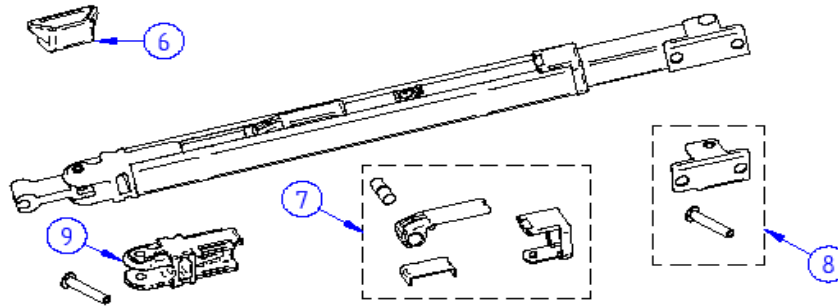

2015 SPARE PARTS LIST

Awning common Parts

THULE
SWEDEN

STA601

Support leg < 2009

THULE
SWEDEN