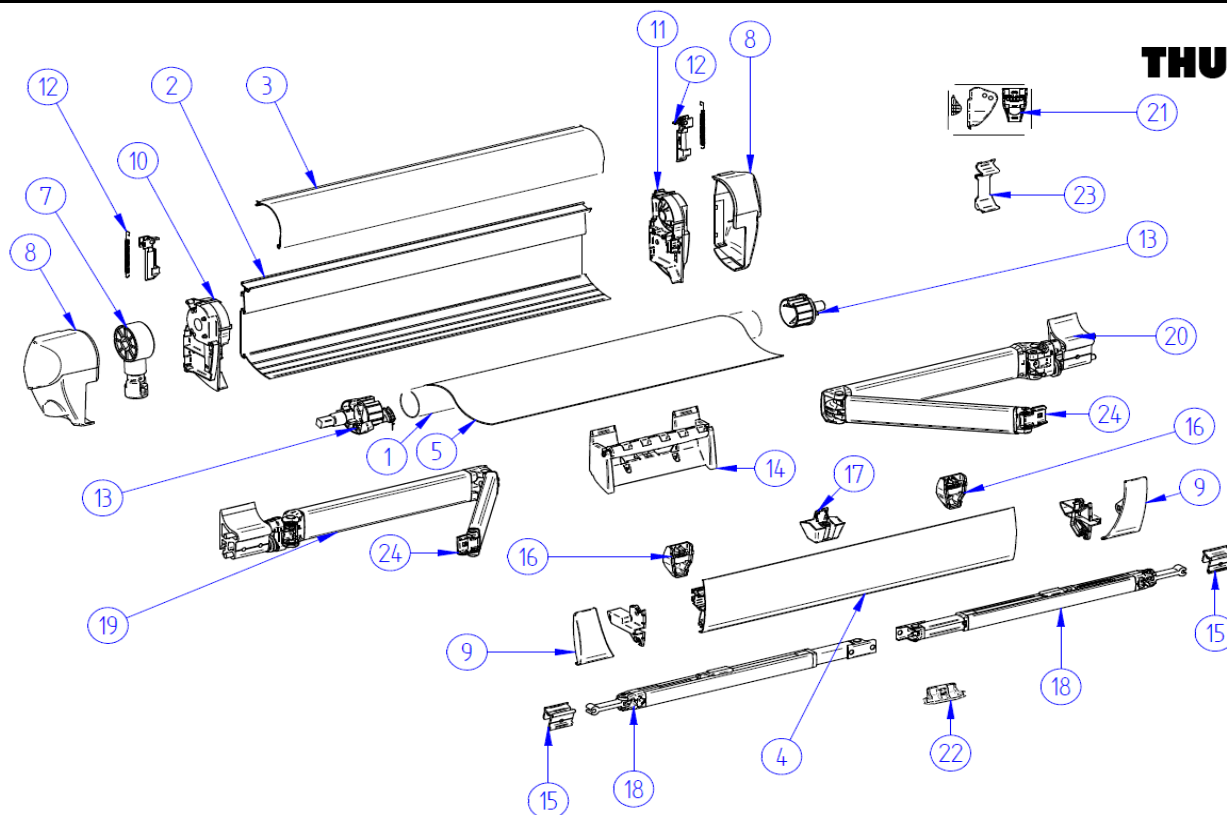

2015 SPARE PARTS LIST

5003

THULE
SWEDEN

5AF611-01

THULE Omnistor 5003

5AF611-01

	ART.NR.	DESCRIPTION	RETAIL € (ex.VAT)	
1	1500601790	ROLLER TUBE 48 5002/5003 -1.9M		
	1500601791	ROLLER TUBE 48 5002/5003 -2.3M		
	1500601792	ROLLER TUBE 48 5002/5003 -2.6M		
	1500601793	ROLLER TUBE 48 5002/5003 -3.0M		
	1500601794	ROLLER TUBE 48 5002/5003 -3.5M		
	1500601795	ROLLER TUBE 52 5003 -4.00M		
	1500601796	ROLLER TUBE 52 5003 -4.50M		
	2	1500601546	MAIN HOUSING 5003 1.90M	
1500601547		MAIN HOUSING 5003 2.30M		
1500601548		MAIN HOUSING 5003 2.60M		
1500601549		MAIN HOUSING 5003 3.00M		
1500601550		MAIN HOUSING 5003 3.50M		
1500601551		MAIN HOUSING 5003 4.00M		
1500601552		MAIN HOUSING 5003 4.50M		
1500601567		MAIN HOUSING 5003 ANO 1.90M		
1500601568		MAIN HOUSING 5003 ANO 2.30M		
1500601569		MAIN HOUSING 5003 ANO 2.60M		
1500601570		MAIN HOUSING 5003 ANO 3.00M		
1500601571		MAIN HOUSING 5003 ANO 3.50M		
1500601572		MAIN HOUSING 5003 ANO 4.00M		
1500601573		MAIN HOUSING 5003 ANO 4.50M		
1500602683		MAIN HOUSING 5003 ANTHR. 2.60M		
1500602684		MAIN HOUSING 5003 ANTHR. 3.00M		
1500602685	MAIN HOUSING 5003 ANTHR. 3.50M			
1500602686	MAIN HOUSING 5003 ANTHR. 4.00M			
3	1500601553	ROOF HOUSING 5003 1.90M		
	1500601554	ROOF HOUSING 5003 2.30M		
	1500601555	ROOF HOUSING 5003 2.60M		
	1500601556	ROOF HOUSING 5003 3.00M		
	1500601557	ROOF HOUSING 5003 3.50M		
	1500601558	ROOF HOUSING 5003 4.00M		
	1500601559	ROOF HOUSING 5003 4.50M