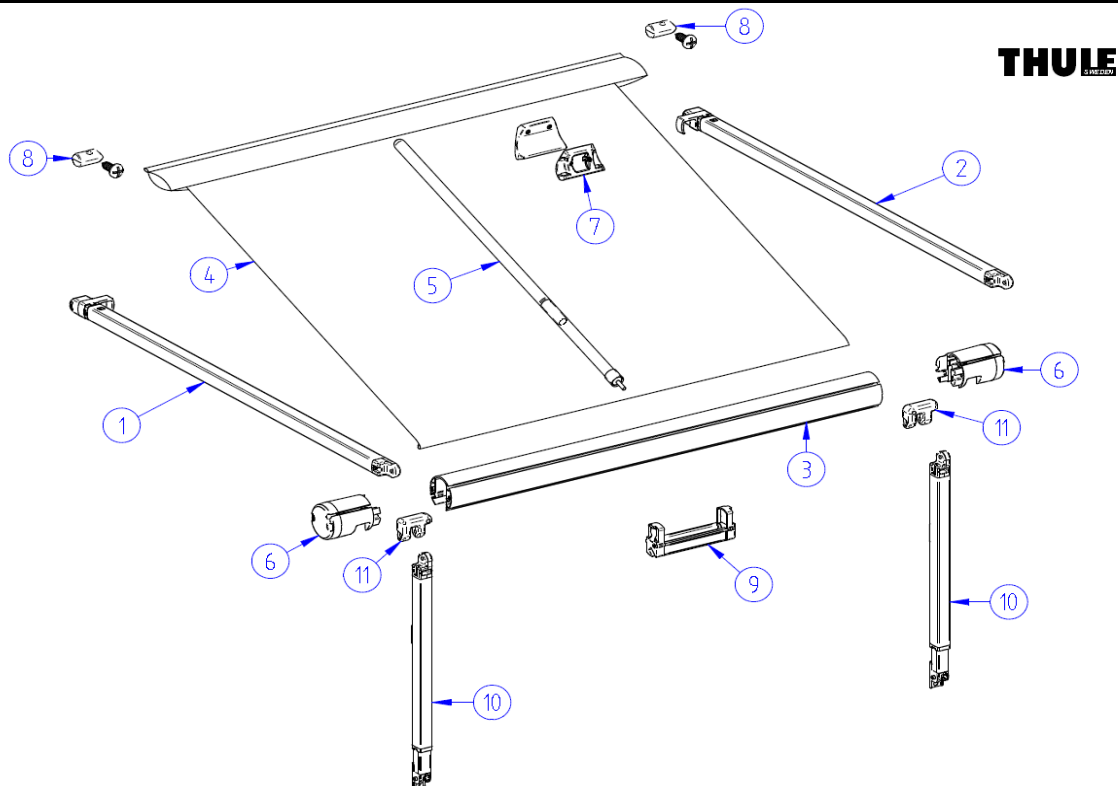

2015 SPARE PARTS LIST

1200

THULE
SWEDEN

1BA601-00

THULE Omnistor 1200

1BA 601-00

	ART.NR.	DESCRIPTION	RETAIL € (ex.VAT)
1	1500602900	LH RAFTER ARM ASSY TO1200 - 2.30 M	
	1500602901	LH RAFTER ARM ASSY TO1200 - 2.60 M	
	1500602902	LH RAFTER ARM ASSY TO1200 - 3.00/3,25 M	
	1500602903	LH RAFTER ARM ASSY TO1200 - 3.50/4,50 M	
2	1500602904	RH RAFTER ARM ASSY TO1200 - 2.30 M	
	1500602905	RH RAFTER ARM ASSY TO1200 - 2.60 M	
	1500602906	RH RAFTER ARM ASSY TO1200 - 3.00/3,25 M	
	1500602907	RH RAFTER ARM ASSY TO1200 - 3.50/4,50 M	
3	1500602908	ROLLER TUBE TO 1200 - 2,30M	
	1500602909	ROLLER TUBE TO 1200 - 2.60M	
	1500602910	ROLLER TUBE TO 1200 - 3.00M	
	1500602911	ROLLER TUBE TO 1200 - 3.25M	
	1500602912	ROLLER TUBE TO 1200 - 3.50M	
	1500602913	ROLLER TUBE TO 1200 - 3.75M	
	1500602914	ROLLER TUBE TO 1200 - 4,00M	
	1500602915	ROLLER TUBE TO 1200 - 4.25M	
	1500602916	ROLLER TUBE TO 1200 - 4.50M	
4	1500602917	FABRIC 2.30M TO 1200 - 31	
	1500602918	FABRIC 2.30M TO 1200 - 32	
	1500602919	FABRIC 2.60M TO 1200 - 31	
	1500602920	FABRIC 2.60M TO 1200 - 32	
	1500602921	FABRIC 3,00M TO 1200 - 31	
	1500602922	FABRIC 3,00M TO 1200 - 32	
	1500602923	FABRIC 3,25M TO 1200 - 31	
	1500602924	FABRIC 3,25M TO 1200 - 32	
	1500602925	FABRIC 3,50M TO 1200 - 31	
	1500602926	FABRIC 3,50M TO 1200 - 32	
	1500602927	FABRIC 3,75M TO 1200 - 31	
	1500602928	FABRIC 3,75M TO 1200 - 32	
	1500602929	FABRIC 4,00M TO 1200 - 31	
1500602930	FABRIC 4,00M TO 1200 - 32