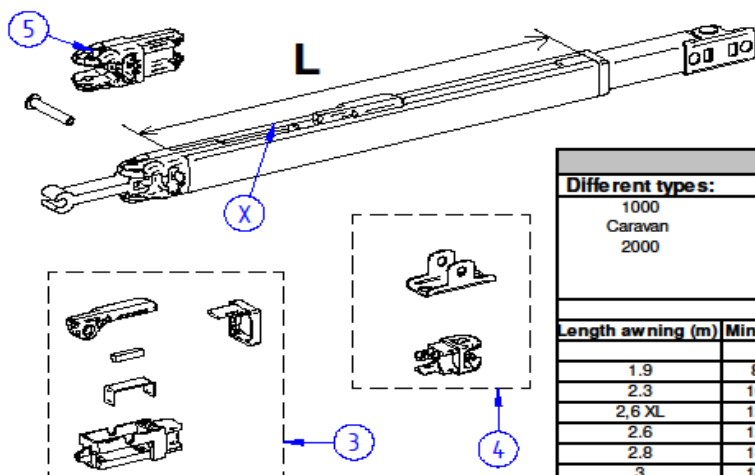

2015 SPARE PARTS LIST

Awning common Parts

THULE
SWEDEN

STA600

THULE

Support arm light >2009			
Different types:			
1000 Caravan 2000	5002 5003 5102/VW 5800 < 4m 8000 (3,5m)	6002 6002 Car & style 6802 < 4m 6002 Hobby	OmniV10 OmniV10 XL Omnisol 600K 600K-TL

General rule						
Length awning (m)	Min. height	Max. height	L = outer profile	3 parts	2 parts	Movex
1.9	87 cm	177 cm	68 cm	X		1500601588
2.3	107 cm	217 cm	88 cm	X		1500601609
2,6 XL	123 cm	276 cm	103 cm	X		1500601960
2.6	123 cm	208 cm	103 cm		X	1500601610
2.8	131 cm	225 cm	111 cm		X	1500601961
3	144 cm	248 cm	123 cm		X	1500601611
3,5 -4,5	167 cm	296 cm	147 cm		X	1500601612

Support arm heavy			
Different types:			
5500-5575-5800	8000	6502-6802-6900	6002 Jet

General rule						
Length awning (m)	Min. height	Max. height	L = outer profile	2 parts	Movex	
4,0 - 6,0	185	332	165 cm	X		1500601312

Caravan Style						
Support leg	Min height	Max. height	L = outer profile	3 parts	2 parts	Movex
2,3-2,6	103 cm	228 cm	84 cm	X		1500602182
3,0-4,5	140 cm	241 cm	119 cm		X	1500602183

THULE Omnistor General pieces 1

STA 600-01

	ART.NR.	DESCRIPTION	RETAIL € (ex.VAT)
1	1500601212	PLASTIC BOTT.MOUNT.BRACKET 2PCS	
	1500602390	BOTTOM MOUNTING BRACKET BLACK 2PC	
2	1500601789	CENTRAL CLAMP SUPPORT LEG V2	
3	1500601605	ADJ.BALANCER ASSY SUPPORT LEG V2 (2 PCS)	
4	1500601604	FOOT + RIVET SUPPORT LEG V2 (2PCS)	
5	1500601603	FEMALE HINGE SUPPORT LEG V2	
	1500601588	SUPPORT LEG V2 1.90M	
	1500601609	SUPPORT LEG V2 2.30M	
	1500601960	SUPPORT LEG V2 2.60M XL	
	1500601611	SUPPORT LEG V2 3.00M	
	1500601612	SUPPORT LEG V2 3.50-4.50M	
	1500601312	SUPPORT LEG V2 LARGE	
	1500602182	SUPPORT LEG CARAVAN STYLE 2,30/2,60 M	
	1500602183	SUPPORT LEG CARAVAN STYLE 3,00/4,50M	
6	1500602670	WIRE SPRING SUPPORT LEG V2 - 2PC