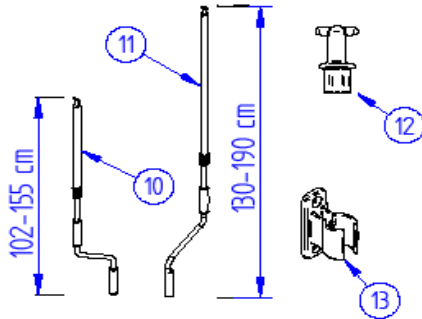

Handcranck