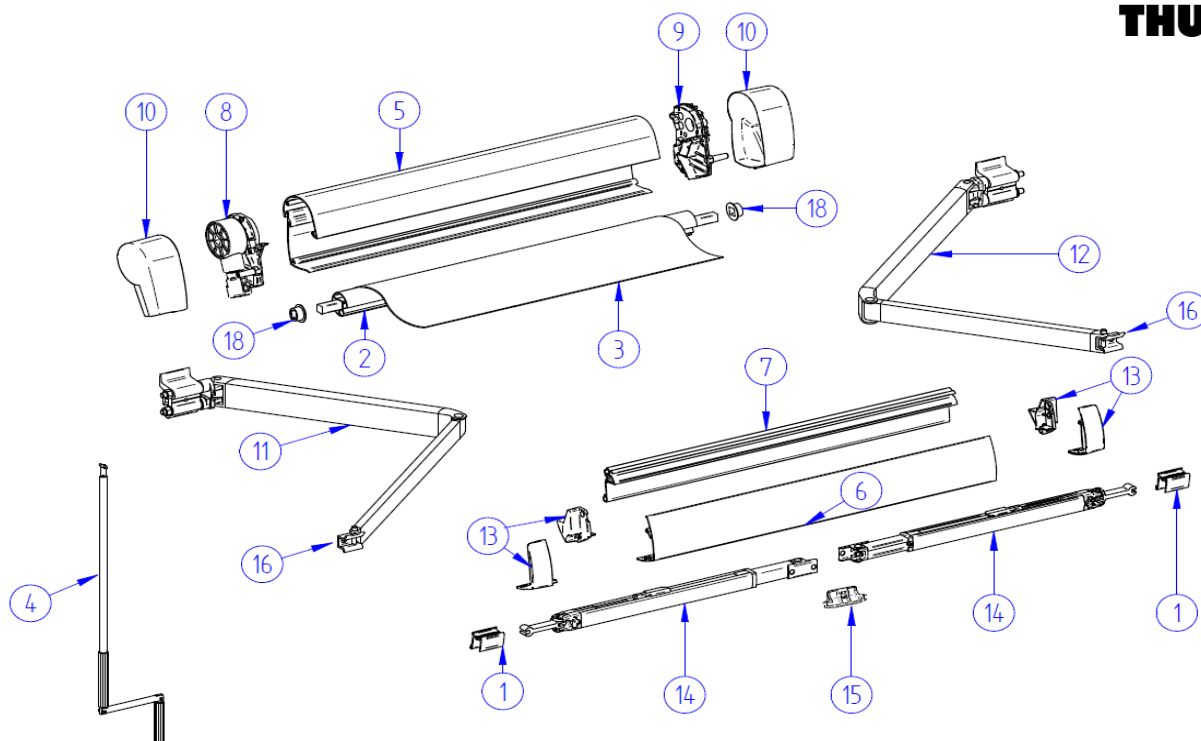

2015 SPARE PARTS LIST

5102

THULE
SWEDEN

VW606-01

THULE
SWEDEN

THULE Omnistor 5102/VW

VW 606-01

	ART.NR.	DESCRIPTION	RETAIL € (ex.VAT)
1	1500600296	CONNECT. SUPP. ARM V97 SERIE 5	
2	1500601954	ROLLER TUBE ASSY 5102 2.6M	
3	1500600952	FABRIC 2.60M 5102 04	
	1500602699	FABRIC 2.60M 5102 31	
4	1500601124	HANDCRANK VW T5 + 5102	
5	1500601689	MAIN HOUSING VW T5 RAL9006	
	1500602700	MAIN HOUSING VW T5 RAL9011	
6	1500601955	OUTSIDE LEAD RAIL 5102 RAL9006	
	1500602701	OUTSIDE LEAD RAIL 5102 RAL9011	
7	1500601956	INSIDE LEAD RAIL 5102 RAL9006	
8	1500601201	LH ENDPLATE + GEAR ASSY VW T5	
9	1500601202	RH ENDPLATE MH VW T5	
10	1500601203	LH+RH SIDECAP ASSY 5102	
	1500602702	LH+RH SIDECAP ASSY 5102 RAL9011	
11	1500602103	LH SPRINGARM COMPL 5102	
12	1500602104	RH SPRINGARM COMPL 5102	
13	1500601206	LH+RH LEAD RAIL END PLATE ASSY 5102 RAL9006	
	1500602703	LH+RH LEAD RAIL END PLATE ASSY 5102 RAL9011	
14	1500601960	SUPPORT ARM V2 2.60M XL	
15	1500601789	CENTRAL CLAMP SUPPORT ARM V2	
16	1500601219	LH+RH CONN.LEAD RAIL	
	1500602754	LH+RH STOP SPRING ARM 5102	
17	307993	ADAPTER SET 5102 VWT5 (not on image)	
18	1500602755	LH+RH ROLLER BEARINGS 5102