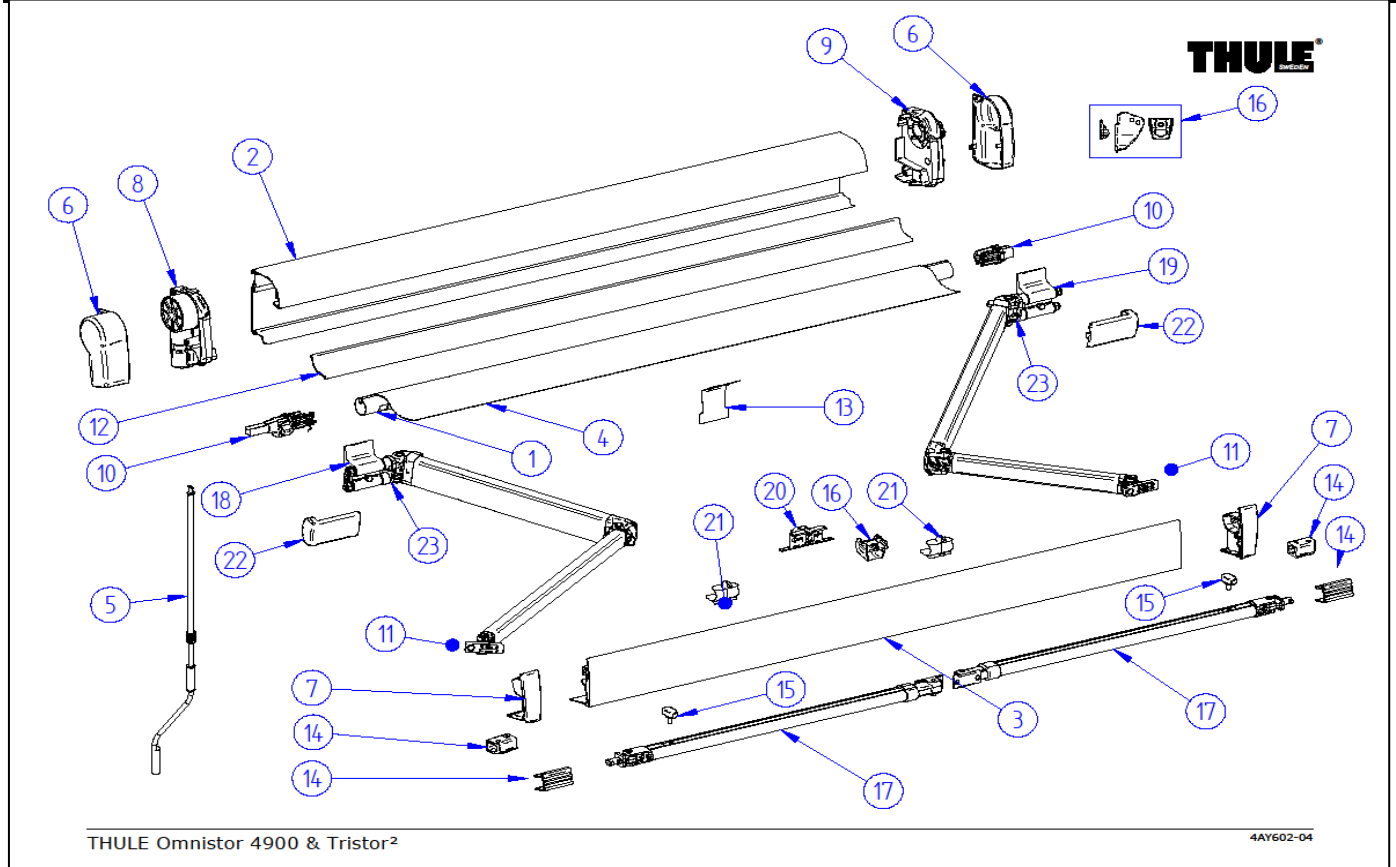

2015 SPARE PARTS LIST

4900

THULE
SWEDEN

4AY602-04

THULE Omnistor 4900 & Tristor²

4AY602-04

	ART.NR.	DESCRIPTION	RETAIL € (ex.VAT)	
1	1500602658	ROLLER TUBE D=30X0.8MM / 4900-2,60M		
	1500602186	ROLLER TUBE D=30X0.8MM / 4900-3.00M		
	1500602187	ROLLER TUBE D=30X0.8MM / 4900-3.50M		
	1500602188	ROLLER TUBE D=30X0.8MM / 4900-4.00M		
	1500602189	ROLLER TUBE D=30X0.8MM / 4900-4.50M		
2	1500602659	MAINHOUSING 4900 2M60 WHITE		
	1500602190	MAINHOUSING 4900 3M00 WHITE		
	1500602191	MAINHOUSING 4900 3M50 WHITE		
	1500602192	MAINHOUSING 4900 4M00 WHITE		
	1500602193	MAINHOUSING 4900 4M50 WHITE		
	1500602660	MAINHOUSING 4900 2M60 ANO		
	1500602198	MAINHOUSING 4900 3M00 ANO		
	1500602199	MAINHOUSING 4900 3M50 ANO		
	1500602200	MAINHOUSING 4900 4M00 ANO		
	1500602201	MAINHOUSING 4900 4M50 ANO		
	1500602948	MAINHOUSING 4900 2M60 ANTHR.		
	1500602949	MAINHOUSING 4900 3M00 ANTHR.		
	3	1500602661	LEADRAIL 4900 2M60 WHITE	
		1500602194	LEADRAIL 4900 3M00 WHITE	
1500602195		LEADRAIL 4900 3M50 WHITE		
1500602196		LEADRAIL 4900 4M00 WHITE		
1500602197		LEADRAIL 4900 4M50 WHITE		
1500602662		LEADRAIL 4900 2M60 ANO		
1500602248		LEADRAIL 4900 3M00 ANO		
1500602249		LEADRAIL 4900 3M50 ANO		
1500602250		LEADRAIL 4900 4M00 ANO		
1500602251		LEADRAIL 4900 4M50 ANO		
1500602950		LEADRAIL 4900 2M60 ANTHR.		
1500602951		LEADRAIL 4900 3M00 ANTHR.		
4		1500602663	FABRIC 2M60 4900 31	
	1500602664	FABRIC 2M60 4900 32		
	1500602202	FABRIC 3M00 4900 31