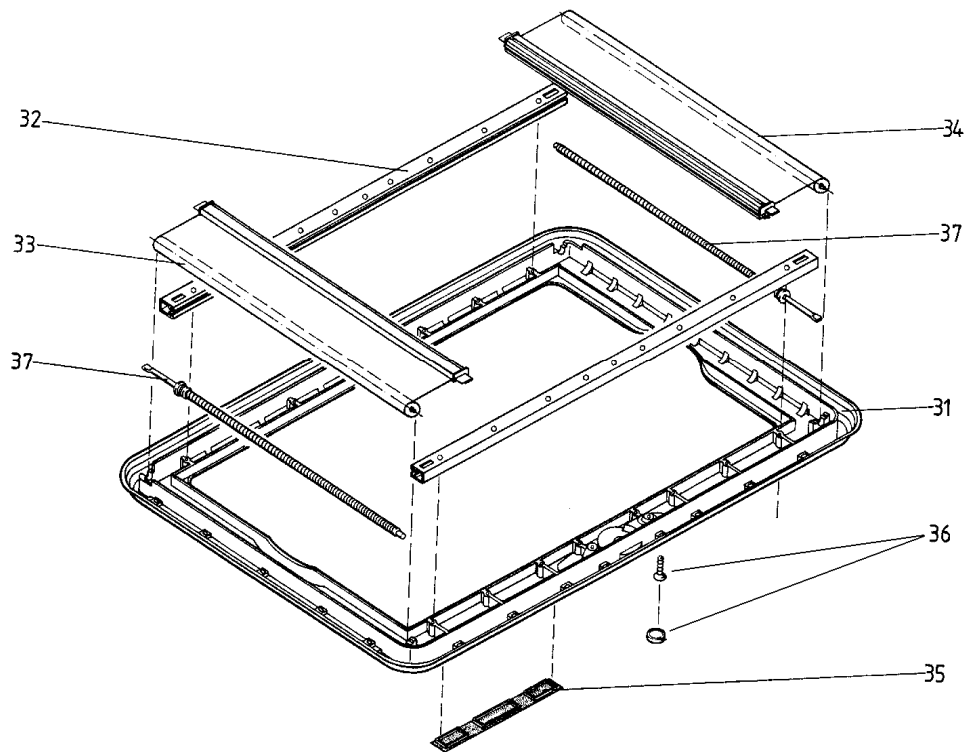

Spare Parts Heki 1

Interior Frames

Standard colours	Code
RAL 1015 ivory *	12
RAL 7035 light grey *	09
RAL 9001 cream	25

	Description	Part No.	Pack. Unit
31	Interior frames without fixings	560E31	1
32	Rollo side tracks	560E32	1 pair
33	Complete fly net	560E33	1
34	Complete blind	560E34..	1
35	Ventilation profiles	560E35..	1 set
36	Mounting set interior frame	BG1088..	1 set
37	Spring motor	FM 1002	1

Important: When ordering specify - description, colour, quantity, wall thickness.

* = only for manufacturers