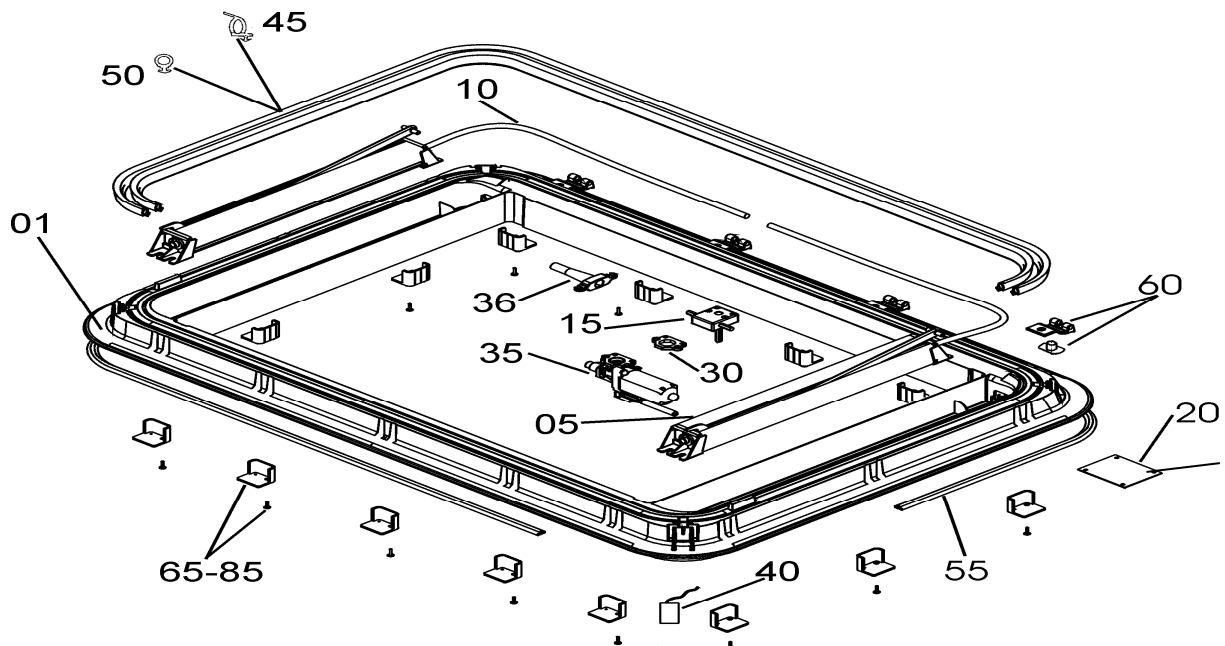

Important: When ordering specify - description, colour, quantity.

Spare Parts Heki 4 / 4plus Exterior Frame

Standard colours	Code
RAL 7035 light grey *	09
RAL 9001 cream	25

	Description	Part No.	Pack. Unit
01	Exterior frame without assembly parts	BG1256	1
05	Drive mechanism (without axle-drive shaft)	BG1283	1 pair
10	Axle-drive shaft	BG1258	1 pair
15	Gearbox, i = 1:18	BG1284	1
20	Electronic control (cardboard) model 2002	not available anymore	
	Electronic control (cardboard) - update to model 2005, version of remote control see spare part list interior frame	BG1576	1 reconstruction set
21	Electronic control (cardboard) model 2005, version of remote control see spare part list interior frame	BG1593	1
30	Holding device for motor	BG1336	1
35	Electric motor (interference suppressed)	BG1594	1
36	Emergency crank	BG1338	1
40	Rain sensor	BG1595	1
45	Seal without ventilation	540E12	5 m
50	Seal with ventilation	540E07	5 m
55	Profile seal	550E23	5 m
60	Hinge device	BG1259	1 set
65	Fixing with screws (wall thickness 25-32 mm), grey	ZUB1347	1 set
70	Fixing with screws (wall thickness 32-39 mm), black	ZUB1348	1 set
75	Fixing with screws (wall thickness 39-46 mm), yellow	ZUB1349	1 set
80	Fixing with screws (wall thickness 46-53 mm), blue	ZUB1350	1 set
85	Fixing with screws (wall thickness 53-60 mm), red	ZUB1351	1 set
90	Exterior frame complete (01-85)	BG1341	1

Important: When ordering specify - description, colour, quantity, version remote control (see interior frame).

* = only for manufacturers

Spare Parts Heki 4 / Heki 4plus

Interior frame

Standard colours	Code
RAL 7035 light grey *	09
RAL 9001 cream	25