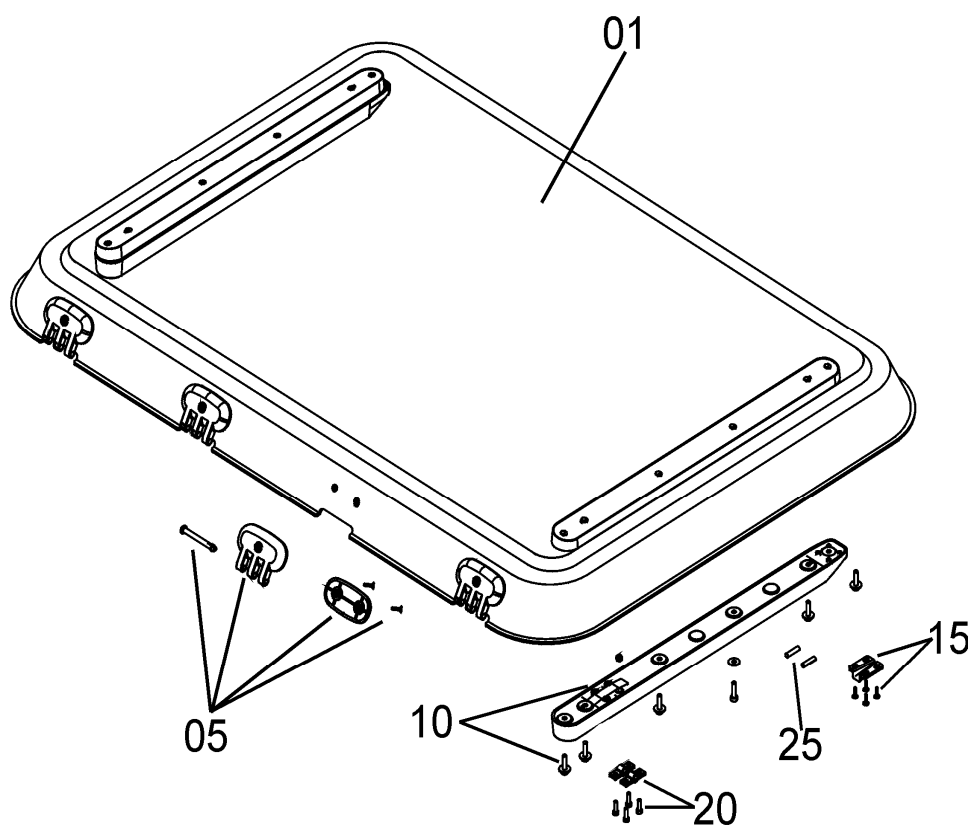

Spare Parts Heki 4 / 4plus Glazing Panel

	Description	Part No.	Pack. Unit
01	Glazing panels without assembly parts	BG1274	1
05	Hinge with fixings	BG1275	1 set
10	Connection plates with fixings (pos. 15 & 25)	BG1331	1 set
15	Guide plates with fixings	BG1277	1 set
20	Fixing profile complete	BG1278	1 set
25	Magnet for connection plates	BG1596	1 set
30	Glazing panel complete with assembly parts (pos. 01 to 25)	BG1333	1

Important: When ordering specify - description, colour, quantity.

Spare Parts Heki 4 / 4plus Exterior Frame

Standard colours	Code
RAL 7035 light grey *	09
RAL 9001 cream	25

	Description	Part No.	Pack. Unit
01	Exterior frame without assembly parts	BG1256	1
05	Drive mechanism (without axle-drive shaft)	BG1283	1 pair
10	Axle-drive shaft	BG1258	1 pair
15	Gearbox, i = 1:18	BG1284	1
20	Electronic control (cardboard) model 2002	not available anymore	
	Electronic control (cardboard) - update to model 2005, version of remote control see spare part list interior frame	BG1576	1 reconstruction set
21	Electronic control (cardboard) model 2005, version of remote control see spare part list interior frame	BG1593	1
30	Holding device for motor	BG1336	1
35	Electric motor (interference suppressed)	BG1594	1
36	Emergency crank	BG1338	1
40	Rain sensor	BG1595	1
45	Seal without ventilation	540E12	5 m
50	Seal with ventilation	540E07	5 m
55	Profile seal	550E23	5 m
60	Hinge device	BG1259	1 set
65	Fixing with screws (wall thickness 25-32 mm), grey	ZUB1347	1 set
70	Fixing with screws (wall thickness 32-39 mm), black	ZUB1348	1 set
75	Fixing with screws (wall thickness 39-46 mm), yellow	ZUB1349	1 set
80	Fixing with screws (wall thickness 46-53 mm), blue	ZUB1350	1 set
85	Fixing with screws (wall thickness 53-60 mm), red	ZUB1351	1 set
90	Exterior frame complete (01-85)	BG1341	1