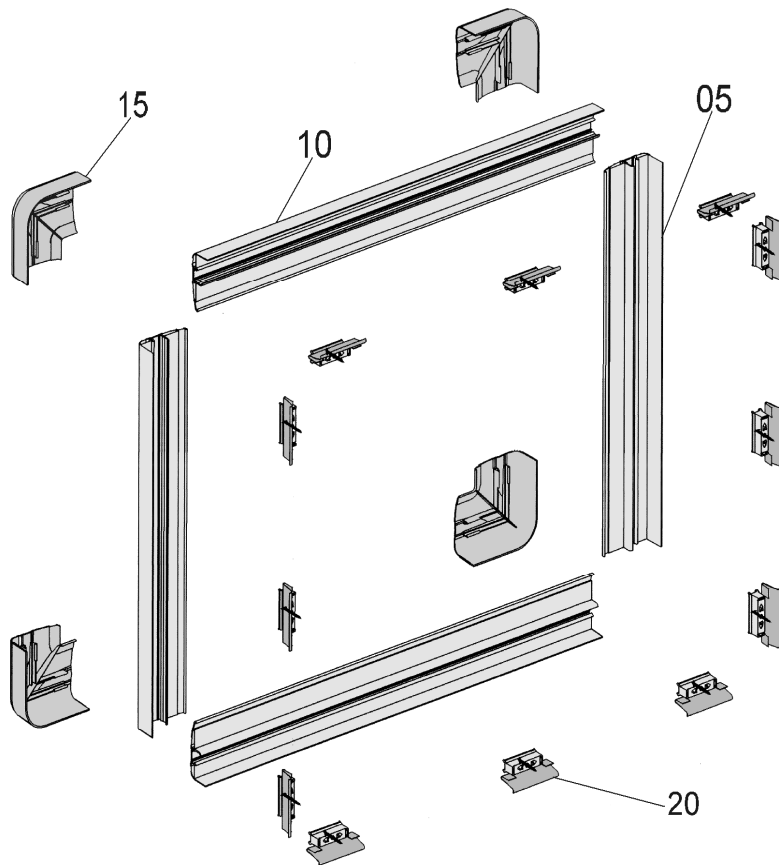

Spare Parts S6-Window

Interior Cover

Standard colour	Code
RAL 1013 pearl white	22
RAL 7035 light grey	09

	Description	Part No.	Pack. Unit
05	Plastic Cover profiles height (Version A)	BG1073	1
	Plastic Cover profiles height (Version B)	BG1746	1
10	Plastic Cover profiles width (Version A)	BG1074	1
	Plastic Cover profiles width (Version B)	BG1747	1
15	Corner piece (Version A)	BG1075	1 set
	Corner piece (Version B)	BG1748	1 set
20	Fixing bracket (Version A), Pack. Unit = 5 pcs.	BG1076	1 set
	Fixing bracket (Version B), Pack. Unit = 5 pcs.	BG1749	1 set

Important: When ordering specify - description, quantity, sizes exterior frame (width x height), colour of blind, colour of interior frame, wall thickness, type of window (S6).

Version A