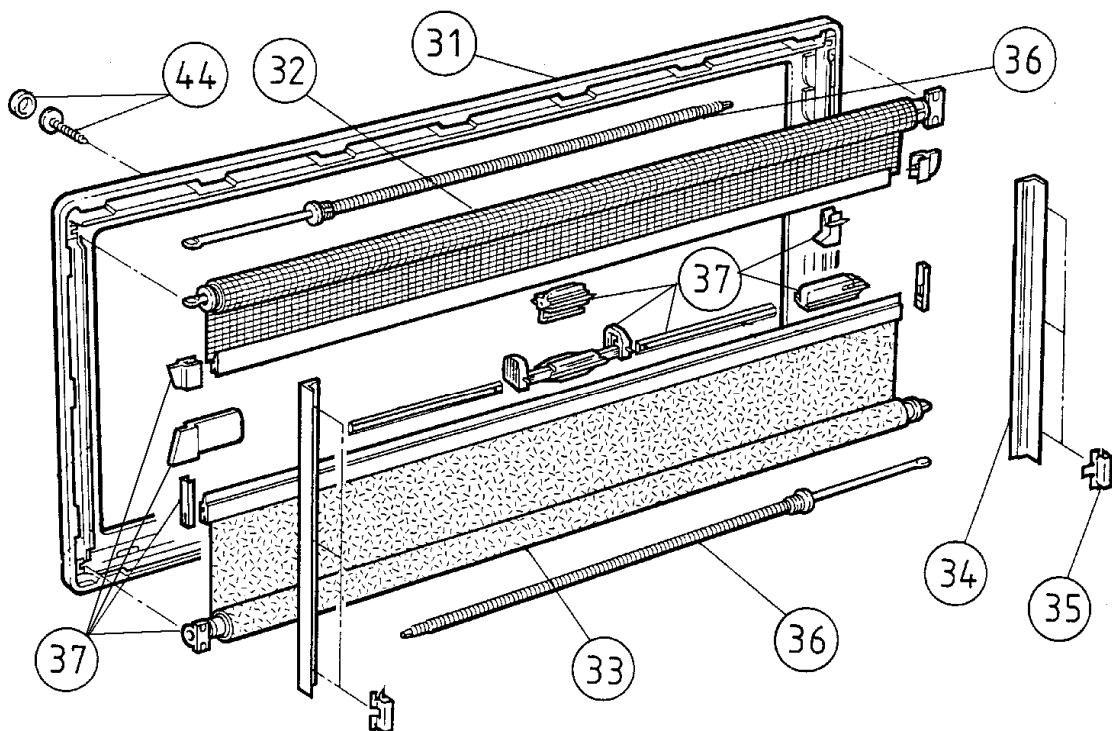

Spare Parts S6.4-Window

Interior Frame

	Description	Part No.	Pack. Unit
31	Interior frame without rollo	IRE03	1
32	Flynet complete (white)	FR32	1
33	Blind complete	VR33	1
34	Guide tracks black	PP0048...Z	1 set
35	Clamp	M0056Z	1 set
36	Spring motor	FM0012/20	1
37	S3/S4-window repair set set (blind guide plate, flynet guide plate, blind lock, fixed part of blind lock , central lock, central lock catch, lock profile, lock stopper roller blind retaining bracket)	BG1089	1 set
44	Fixing set for S3/S4-interior frame (caps/screws=12pcs.)	BG1088	1 set

Important: When ordering specify - description, quantity, sizes exterior frame (width x height), colour of blind, colour of interior frame, colour of aluminium profile, wall thickness.