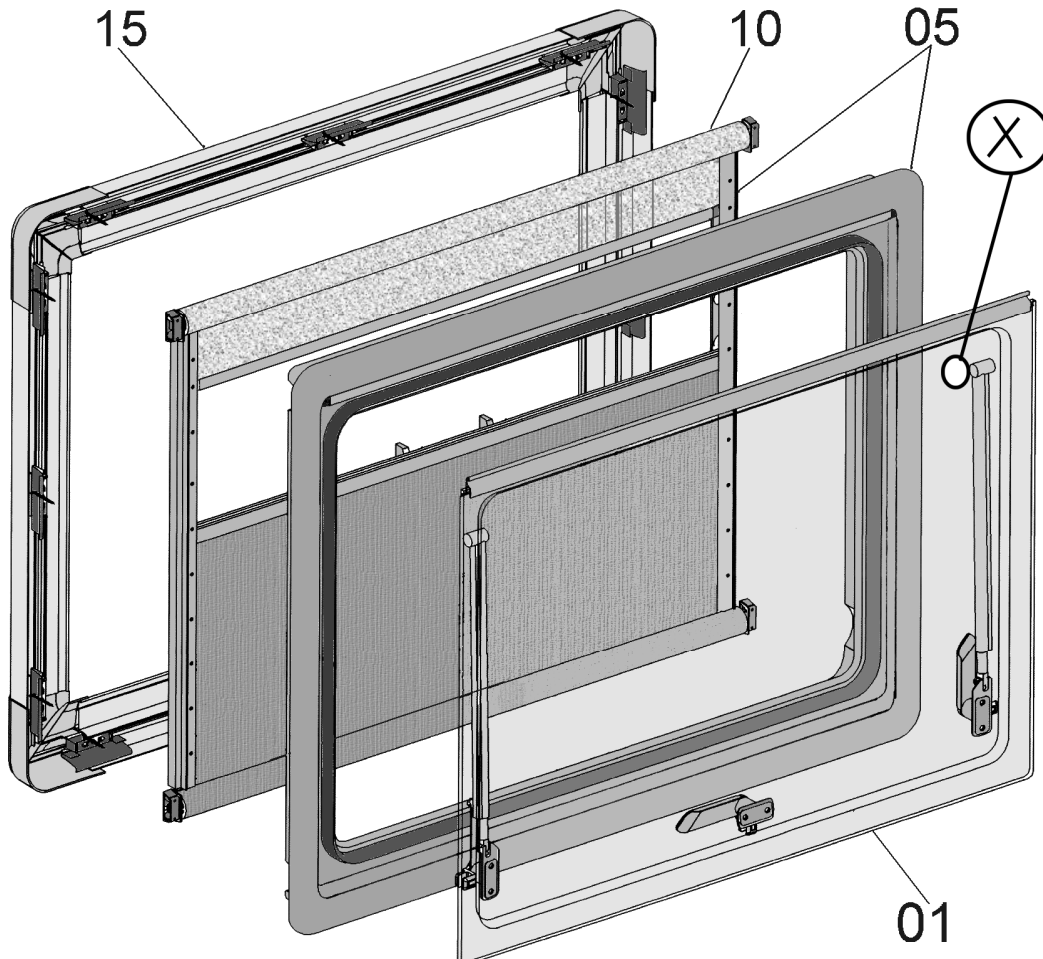

Spare Parts S6-Window

Main Parts Top Hung-/Fixed Window

	Description	Part No.	Pack. Unit
01	Acrylic panel for top hung window complete (see type at "X")	BG ...	1
01	Acrylic panel for fixed window complete (without figure, see type at "X")	BG ...	1
05	Exterior frame for top hung-/fixed window with installed hinge profile and rollo	ARE06...	1
10	Rollos incl. fixing kit	BG1059	1 set
15	Interior cover with assembly parts and fixing to exterior frame (fixing bracket)	BG1061	1 set

Spare Parts S6-Window

Top Hung-/Fixed Window Glazing Panels

	Description	Code	Pack. Unit
01	Click-Clack-stay with handle/98	BG1077	1 pair
10	Handle/98, right hand for top hung window (view from inside)	BG1078	1
15	Handle/98, left hand for top hung window (view from inside)	BG1078	1
20	Fixing bracket/98 for fixed window	BG1060	1 (5 pcs.)