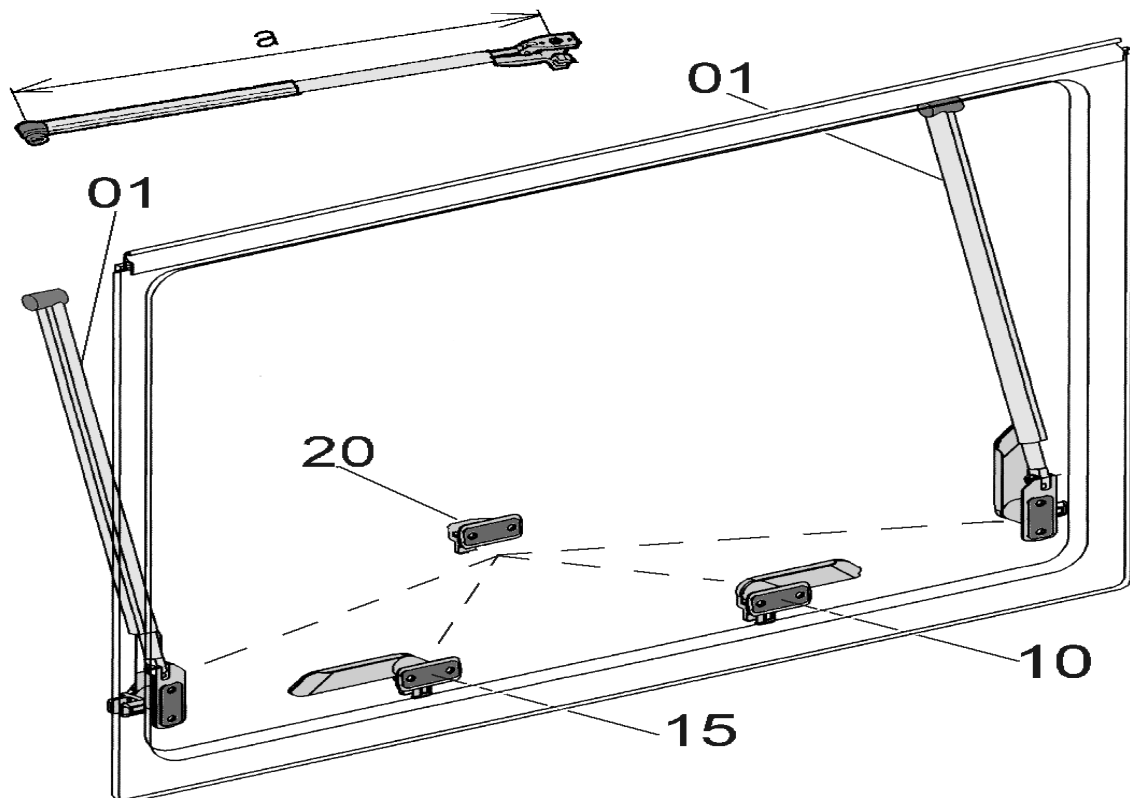

Spare Parts S6-Window

Top Hung-/Fixed Window Glazing Panels

	Description	Code	Pack. Unit
01	Click-Clack-stay with handle/98	BG1077	1 pair
10	Handle/98, right hand for top hung window (view from inside)	BG1078	1
15	Handle/98, left hand for top hung window (view from inside)	BG1078	1
20	Fixing bracket/98 for fixed window	BG1060	1 (5 pcs.)

Important: When ordering specify - sizes of exterior frame (width x height), description, quantity and type of window (S6).

Stay list	
Length	Click-Clack
	Size a*
300	150 mm
400	280 mm
450	330 mm
500	380 mm
550	435 mm
600	475 mm
700	590 mm

* a = pulled out size