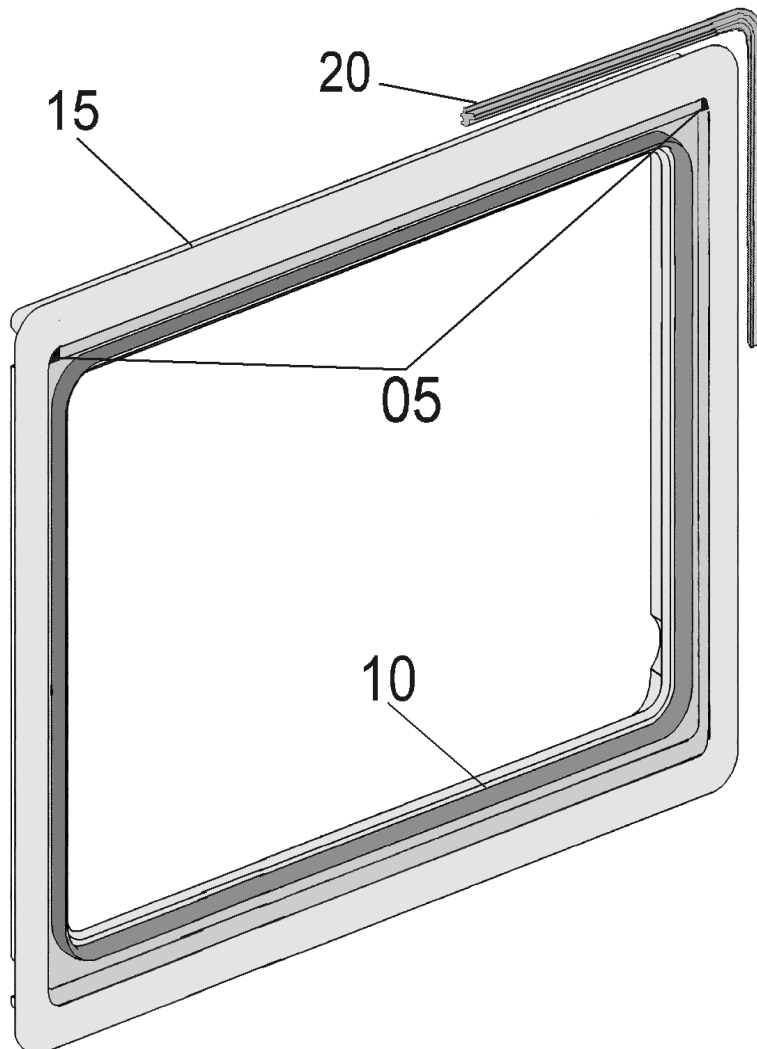

Spare Parts S6 / S6.4 / S6.5 / P6-Window *

Top Hung-/Fixed Window Exterior Frames

	Description	Part No.	Pack. Unit
05	Endkappe (1 pair)	BG0070Z	1
10	Seal Exterior frame/Glazing Panel for S6 / S6.4 / S6.5, Length = 5m	BG1080	1
	Seal Exterior frame/Glazing Panel for P6, Length = 5 m	BG1080	1
	Seal Exterior frame/Glazing Panel for K6, Length = 6 m	540E06	1
15	Exterior frame without rollo	ARE06...	1
20	Seal wall / exterior frame, Length = 5 m	BG1079	1

Bei Ersatzteilbestellungen sind folgende Angaben zu machen: Benennung, Anzahl, Farbe.

* = only for manufacturers