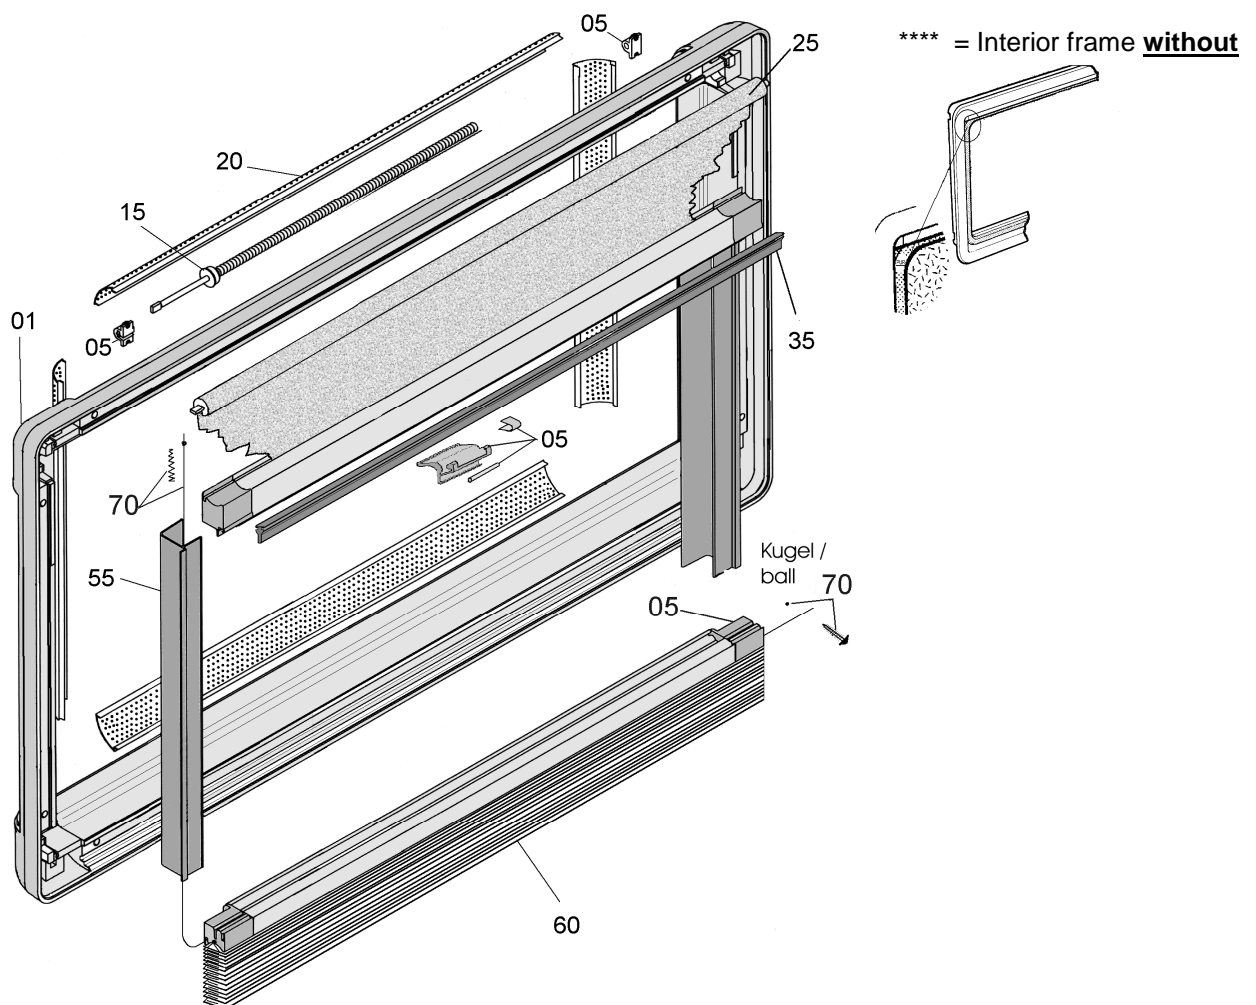

Spare Parts S6.5-Window Interior Frame

	Description	Part No.	Pack. Unit
01	Interior frame**** without assembly parts	IRE05...	1
01	Interior frame**** complete with assembly parts	IRE05...	1
05	S5-window repair set (plastic bracket, plastic plate, plastic end cap, central lock spring, lock, lock pin)	BG1091	1
15	Spring motor	FM0080/82	1
20	Ventilation profile	BG1047...	1 set
25	Fly net complete	BG1043	1
35	Connecting aluminum profile	PP1006...	1
55	Guide tracks	BG1145	1 set
60	Blind complete	BG1046...	1
70	Repair set of cord mechanism (balls, screw, cord, set of spring)	BG1090	1 set

Important: When ordering specify - description, quantity, sizes exterior frame (width x height), colour of blind, colour of interior frame, colour of aluminium profile, wall thickness.

PUR-mark (visible at exterior frame, see figure A) for the following sizes only in connection with exterior frame: 1450x600, 1300x600, 1300x500, 1100x550, 900x550, 750x400