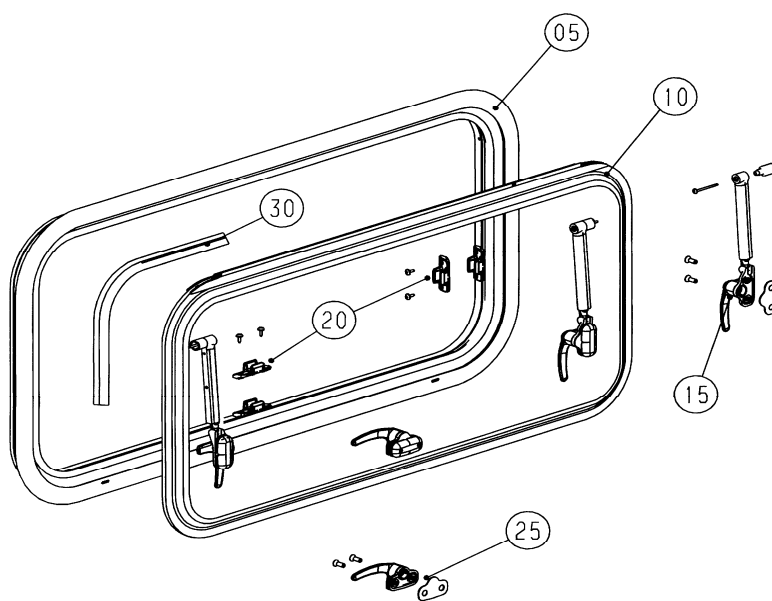

Spare Parts S7-Window*

Top Hung Window (version until 2002)

	Description	Part No.	Pack. Unit
05	Frame of top hung window, without glazing panel	not available anymore	
10	Glazing panel for top hung window cpl. with assembly parts	BG1352-A	1 pc.
15	Stay complete, right and left handed	BG1353-A	1 pair
20	Repair kit (lock counterpart)	BG1354-A	1 set
25	Handle complete	BG1355-A	1 pc.
30	Seal frame/glazing, length = 5 m	BG1356-A	1 pc.

Important: When ordering specify - description, quantity, dimensions, part. no., colour of frame, colour of stays, wall thickness.

Pos 25:
 Length X:
 Version until 2002: 20 mm

Pos. 20
 Version until 2002

* = only for manufacturers

Spare Parts S7-Window*

Top Hung Window (version from 2003 on)

	Description	Part No.	Pack. Unit
05	Frame of top hung window, without glazing panel	ARE0701	1 pc.
10	Glazing panel for top hung window cpl. with assembly parts	BG1352	1 pc.
15	Click-clack-stay complete, right and left handed, with button at handle	BG1679	1 pair
20	Repair kit (lock counterpart)	BG1354	1set
25	Handle complete, with button, left (view from inside)	BG1683	1 pc.
	Handle complete, with button, right (view from inside)	BG1684	1 pc.
	Handle complete, without button, left (view from inside)	BG1692	1 pc.
	Handle complete, without button, right (view from inside)	BG1693	1 pc.
30	Seal frame/glazing, length = 5 m	BG1356	1 pc.

Important: When ordering specify - description, quantity, dimensions, part. no., colour of frame, colour of stays, wall thickness.

Pos 25:
 Length X:
 Version from 2003 on: 28 mm

Pos. 20
 Version from 2003 on