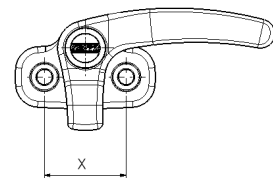

Important: When ordering specify - description, quantity, dimensions, part. no., colour of frame, colour of stays, wall thickness.

Pos 25:
 Length X:
 Version until 2002: 20 mm

Pos. 20
 Version until 2002

* = only for manufacturers

Spare Parts S7-Window*

Top Hung Window (version from 2003 on)

	Description	Part No.	Pack. Unit
05	Frame of top hung window, without glazing panel	ARE0701	1 pc.
10	Glazing panel for top hung window cpl. with assembly parts	BG1352	1 pc.
15	Click-clack-stay complete, right and left handed, with button at handle	BG1679	1 pair
20	Repair kit (lock counterpart)	BG1354	1set
25	Handle complete, with button, left (view from inside)	BG1683	1 pc.
	Handle complete, with button, right (view from inside)	BG1684	1 pc.
	Handle complete, without button, left (view from inside)	BG1692	1 pc.
	Handle complete, without button, right (view from inside)	BG1693	1 pc.
30	Seal frame/glazing, length = 5 m	BG1356	1 pc.

Important: When ordering specify - description, quantity, dimensions, part. no., colour of frame, colour of stays, wall thickness.

Pos 25:
 Length X:
 Version from 2003 on: 28 mm

Pos. 20
 Version from 2003 on