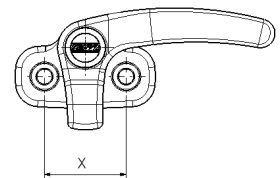

Spare Parts S7-Window*

Top Hung Window (version until 2002)

	Description	Part No.	Pack. Unit
05	Frame of top hung window, without glazing panel	not available anymore	
10	Glazing panel for top hung window cpl. with assembly parts	BG1352-A	1 pc.
15	Stay complete, right and left handed	BG1353-A	1 pair
20	Repair kit (lock counterpart)	BG1354-A	1 set
25	Handle complete	BG1355-A	1 pc.
30	Seal frame/glazing, length = 5 m	BG1356-A	1 pc.

Important: When ordering specify - description, quantity, dimensions, part. no., colour of frame, colour of stays, wall thickness.

Pos 25:
 Length X:
 Version until 2002: 20 mm

Pos. 20
 Version until 2002

Important: When ordering specify - description, quantity, dimensions, part. no., colour of frame, colour of stays, wall thickness.

Pos 25:
 Length X:
 Version from 2003 on: 28 mm

Pos. 20
 Version from 2003 on