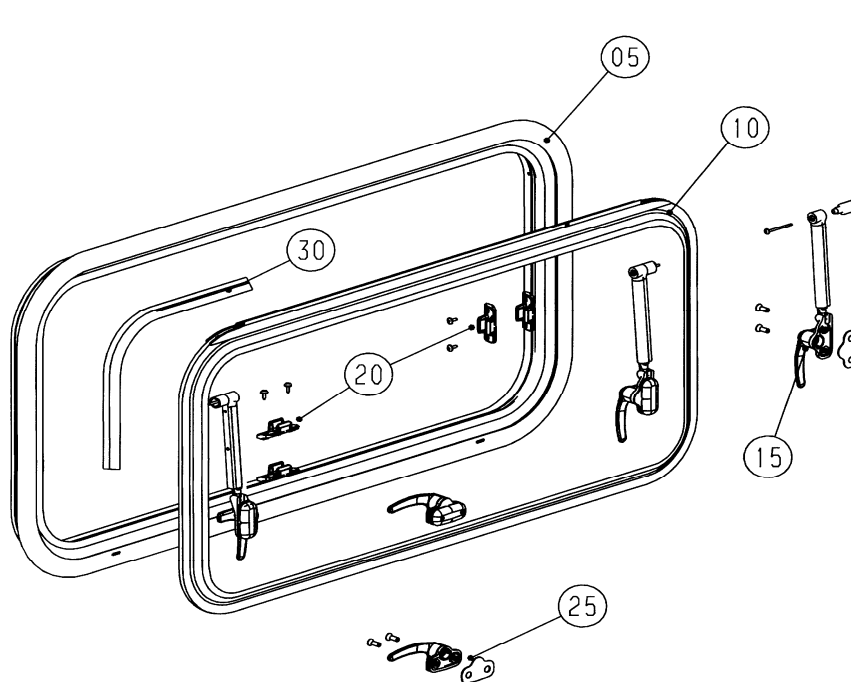

Spare Parts S7-Window*

Top Hung Window (version until 2002)

	Description	Part No.	Pack. Unit
05	Frame of top hung window, without glazing panel	not available anymore	
10	Glazing panel for top hung window cpl. with assembly parts	BG1352-A	1 pc.
15	Stay complete, right and left handed	BG1353-A	1 pair
20	Repair kit (lock counterpart)	BG1354-A	1 set
25	Handle complete	BG1355-A	1 pc.
30	Seal frame/glazing, length = 5 m	BG1356-A	1 pc.

Important: When ordering specify - description, quantity, dimensions, part. no., colour of frame, colour of stays, wall thickness.

Pos 25:
 Length X:
 Version until 2002: 20 mm

Pos. 20
 Version until 2002

* = only for manufacturers

Spare Parts S7-Window*

Top Hung Window (version from 2003 on)

	Description	Part No.	Pack. Unit
05	Frame of top hung window, without glazing panel	ARE0701	1 pc.
10	Glazing panel for top hung window cpl. with assembly parts	BG1352	1 pc.
15	Click-clack-stay complete, right and left handed, with button at handle	BG1679	1 pair
20	Repair kit (lock counterpart)	BG1354	1set
25	Handle complete, with button, left (view from inside)	BG1683	1 pc.
	Handle complete, with button, right (view from inside)	BG1684	1 pc.
	Handle complete, without button, left (view from inside)	BG1692	1 pc.
	Handle complete, without button, right (view from inside)	BG1693	1 pc.
30	Seal frame/glazing, length = 5 m	BG1356	1 pc.

Important: When ordering specify - description, quantity, dimensions, part. no., colour of frame, colour of stays, wall thickness.

Pos 25:
 Length X:
 Version from 2003 on: 28 mm

Pos. 20
 Version from 2003 on