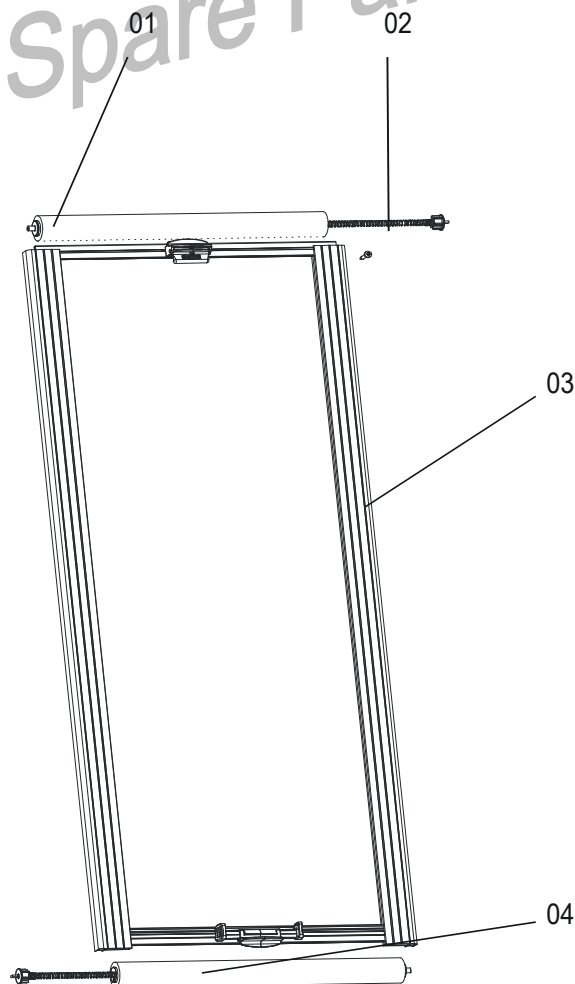

Spare Parts Door Panel

	Description	Part No.	Pack. Unit
01	Door panel without assembly parts	BG1531	1 pc.
02	Seal pane	BG1408	1 pc.
03	Lock counterpart pane	BG1409	1 set
04	Seal door panel	BG1532	1 pc.
05	Cover cap inner handle	BG1411	1 set
06	Door lock - inner handle cpl.	BG1533	1 pc.
07	Hinge cover (2 + 1 as a set, with screws)	BG1413	1 set
08	Door lock - outer handle	BG1534	1 pc.
09	Lock linkage	BG1535	1 set
10	Lock at the top and at the bottom	BG1536	1 set
11	Fixings clips	BG1415	1 set

Important: When ordering specify - description, quantity, wall thickness, colour and version of door (position of hinge left or right hand - view from outside, cut-out dimension

Motorhome Entrance Door CaraD-Rplus

Spare Parts Rollo System

	Description	Part No.	Pack. Unit
01	Fly net cpl.	FR1353	1 pc.
02	Spring motor cpl.	FM0080	1 pc.
03	Guide tracks cpl. with fixings	BG1422	1 set
04	Blind cpl.	VR1353	1 pc.

Important: When ordering specify - description, quantity, wall thickness, colour and version of door (position of hinge left or right hand - view from outside, cut-out dimension.

Important: When ordering specify - description, quantity, wall thickness, colour and version of door (position of hinge left or right hand - view from outside, cut-out dimension.