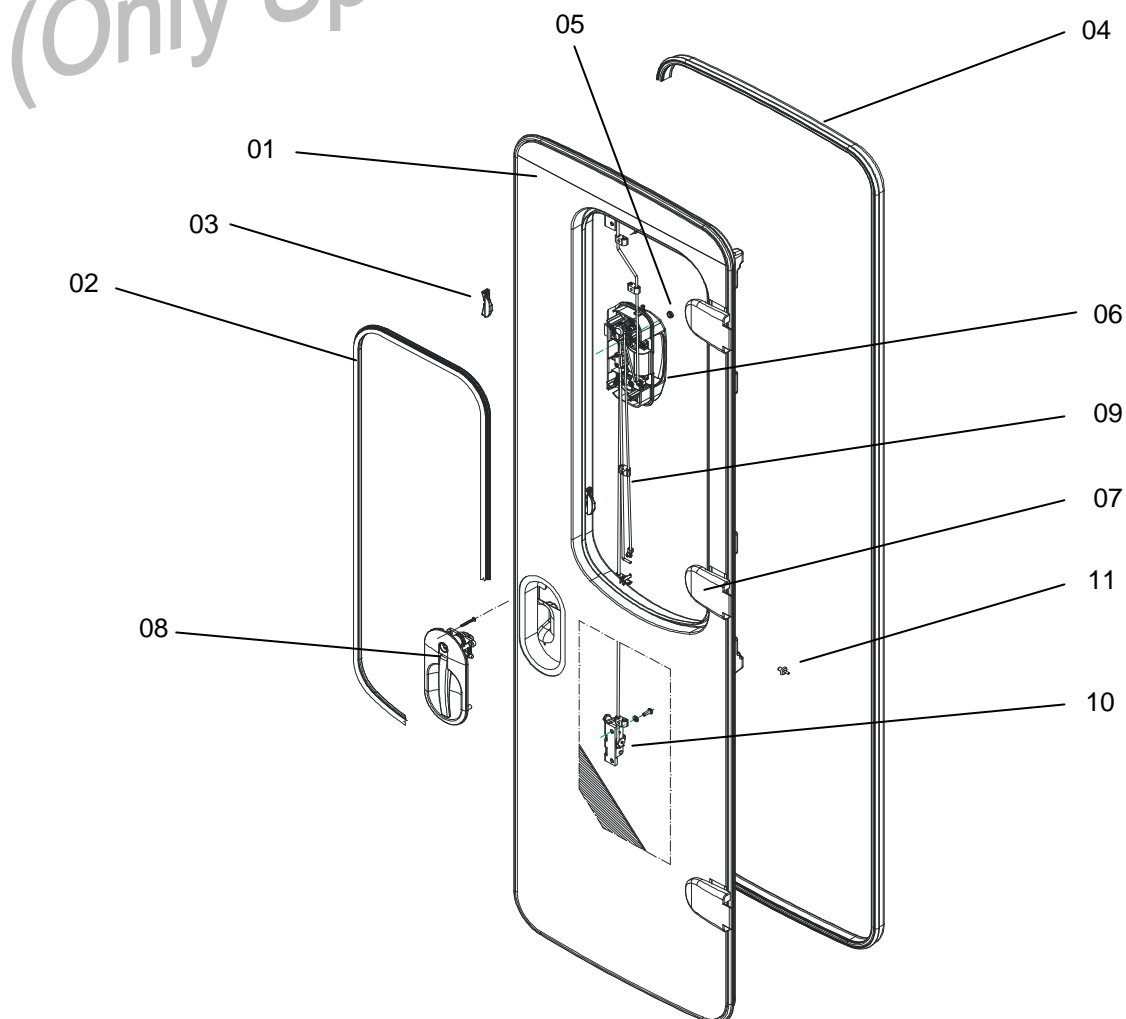

Motorhome Entrance Door CaraD-Rplus

Spare Parts Door Panel

	Description	Part No.	Pack. Unit
01	Door panel without assembly parts	BG1531	1 pc.
02	Seal pane	BG1408	1 pc.
03	Lock counterpart pane	BG1409	1 set
04	Seal door panel	BG1532	1 pc.
05	Cover cap inner handle	BG1411	1 set
06	Door lock - inner handle cpl.	BG1533	1 pc.
07	Hinge cover (2 + 1 as a set, with screws)	BG1413	1 set
08	Door lock - outer handle	BG1534	1 pc.
09	Lock linkage	BG1535	1 set
10	Lock at the top and at the bottom	BG1536	1 set
11	Fixings clips	BG1415	1 set

Important: When ordering specify - description, quantity, wall thickness, colour and version of door (position of hinge left or right hand - view from outside, cut-out dimension