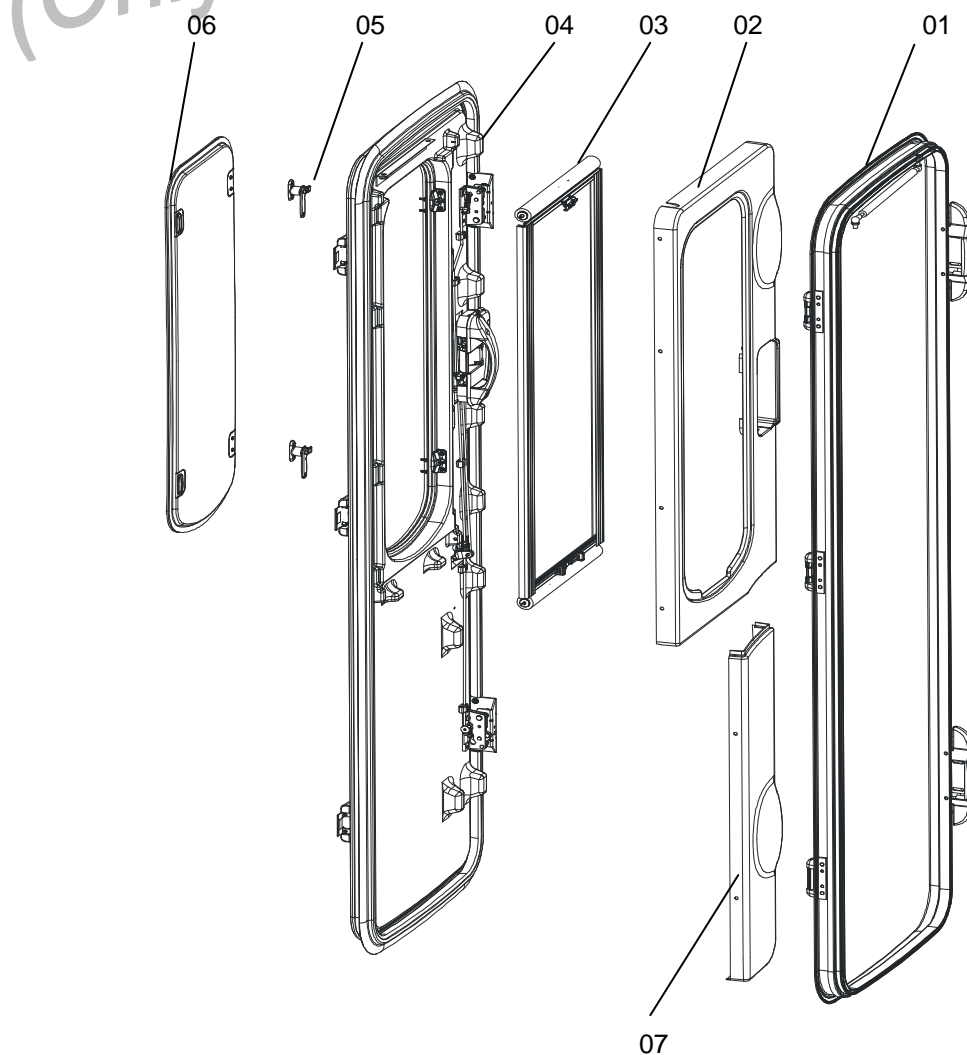

Motorhome Entrance Door CaraD-Rplus

Spare Parts Complete Components

	Description	Part No.	Pack. Unit
01	Frame cpl.	BG1527	1 pc.
02	Blind cover cpl.	BG1528	1 pc.
03	Rollo system cpl.	BG1403	1 pc.
04	Door panel cpl.	BG1529	1 pc.
05	Handle cpl.	BG1405	1 pc.
06	Pane cpl. (light grey tinted, colour code 059)	BG1406	1 pc.
	Pane cpl. (dark grey tinted, colour code 013)	BG1757	1 pc.
07	Lock cover	BG1530	1 pc.

Important: When ordering specify - description, quantity, wall thickness, colour and version of door (position of hinge left or right hand - view from outside, cut-out dimension