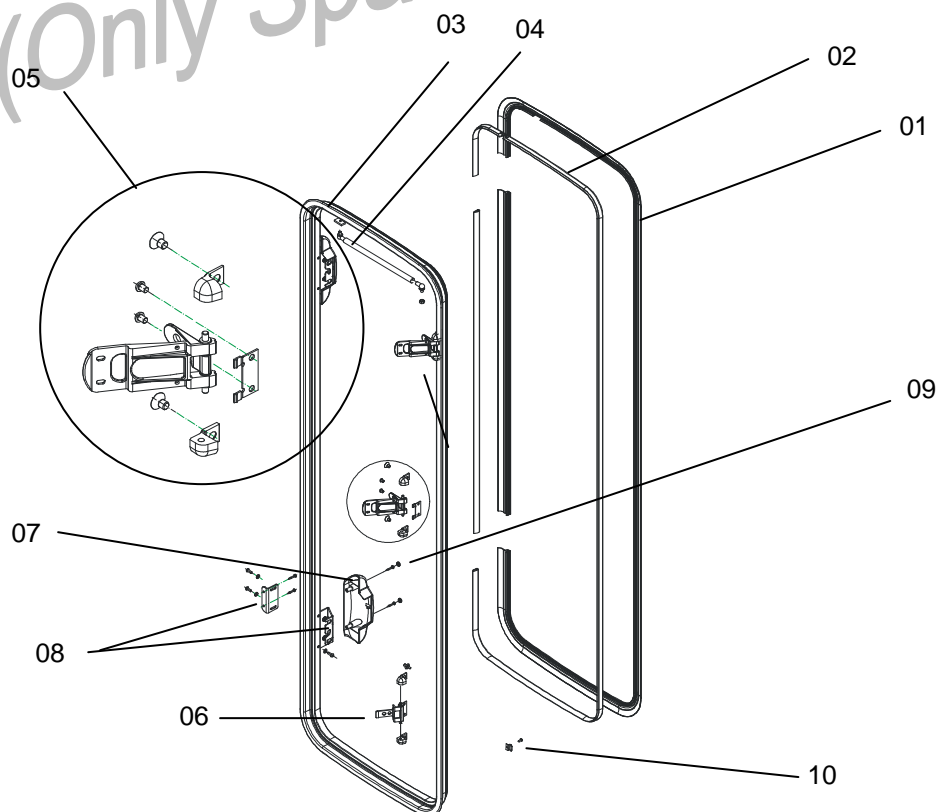

Motorhome Entrance Door CaraD-Rplus

Spare Parts Exterior Frame

	Description	Part No.	Pack.
01	Interior cover short and long	BG1537	1 set
02	Edge protection short and long	BG1538	1 set
03	Exterior frame without assembly parts	BG1539	1 pc.
04	Door stay with fixings	BG1540	1 pc.
05	Hinge for window	BG1541	1 pc.
06	Hinge at the bottem	BG1542	1 pc.
07	Lock counterpart cover with fixings	BG1543	1 set
08	Lock counterpart with fixings	BG1544	1 pc.
09	Cover caps	SP0284..Z	1 set
10	Clamps with screws for wall thickness 24 – 25 mm	ZB1050	1 set
	Clamps with screws for wall thickness 26 – 27 mm	ZB1051	1 set
	Clamps with screws for wall thickness 28 – 29 mm	ZB1052	1 set
	Clamps with screws for wall thickness 30 – 31 mm	ZB1053	1 set
	Clamps with screws for wall thickness 32 – 33 mm	ZB1054	1 set
	Clamps with screws for wall thickness 34 – 35 mm	ZB1055	1 set
	Clamps with screws for wall thickness 36 – 37 mm	ZB1056	1 set
	Clamps with screws for wall thickness 38 – 39 mm	ZB1057	1 set
	Clamps with screws for wall thickness 40 – 41 mm	ZB1058	1 set
	Clamps with screws for wall thickness 42 – 43 mm	ZB1059	1 set

Important: When ordering specify - description, quantity, wall thickness, colour and version of door (position of hinge left or right hand - view from outside, cut-out dimension