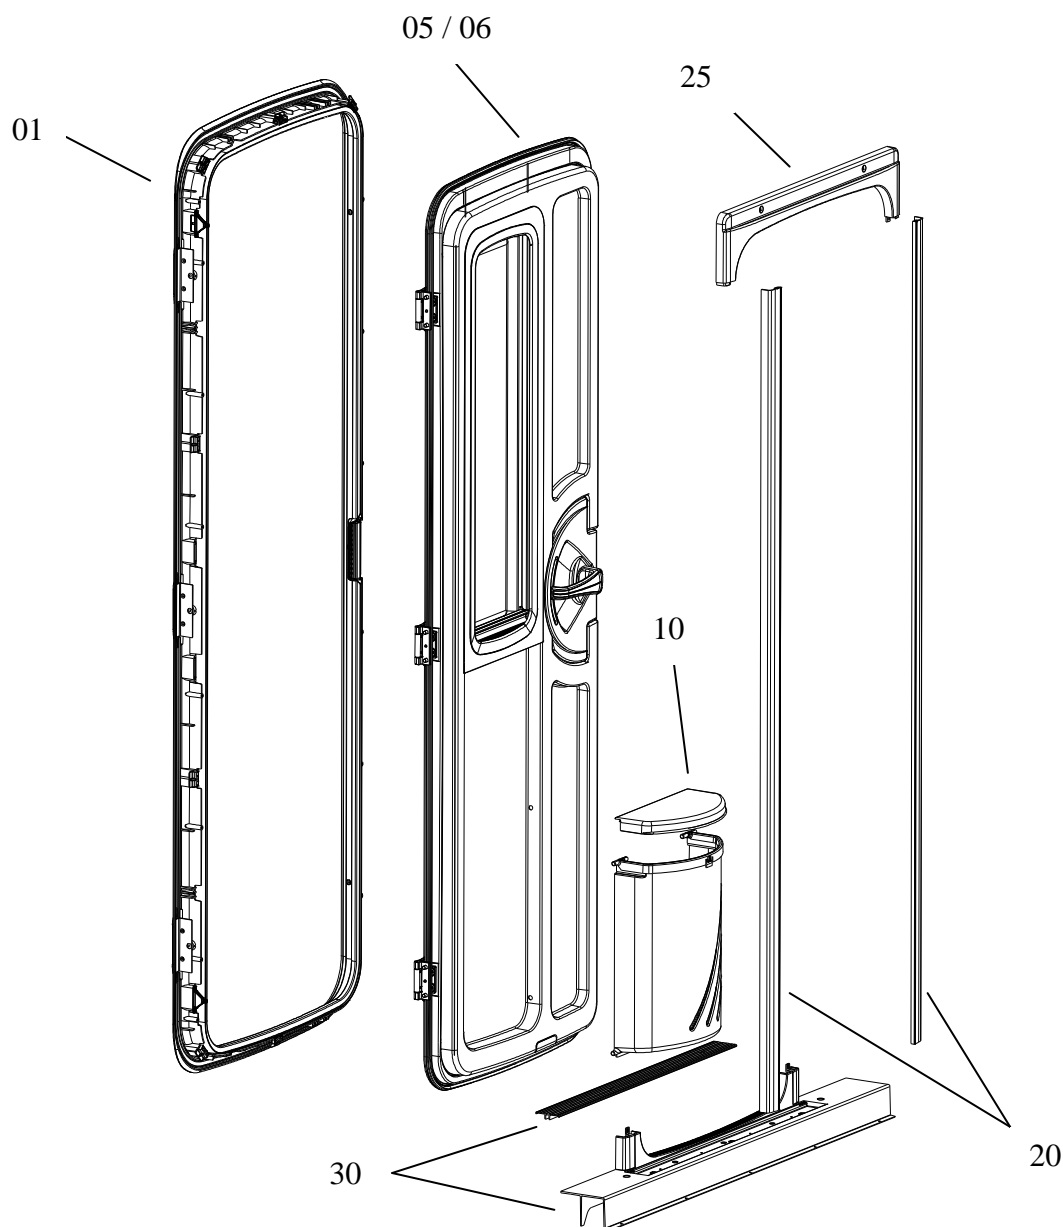

Caravan Door CaraD-400 & -400F

Spare Parts Complete Components

	Description	Part No.	Pack. Unit
01	Exterior frame cpl. (incl. Pos.15)	BG2908	1 set
05	Door panel cpl. with window	BG2909	1 set
06	Door panel cpl. ithout window	BG2910	1 set
10	Waste bin cpl.	BG2911	1 pc.
20	Inner cover profiles	BG2913	
25	Inner top header with assembly parts	BG2914	1 set
30	Step ledge	BG2915	1 pc.

Important: When ordering specify - description, quantity, wall thickness, position of hing left or right side – seen from outside, colour and door version.