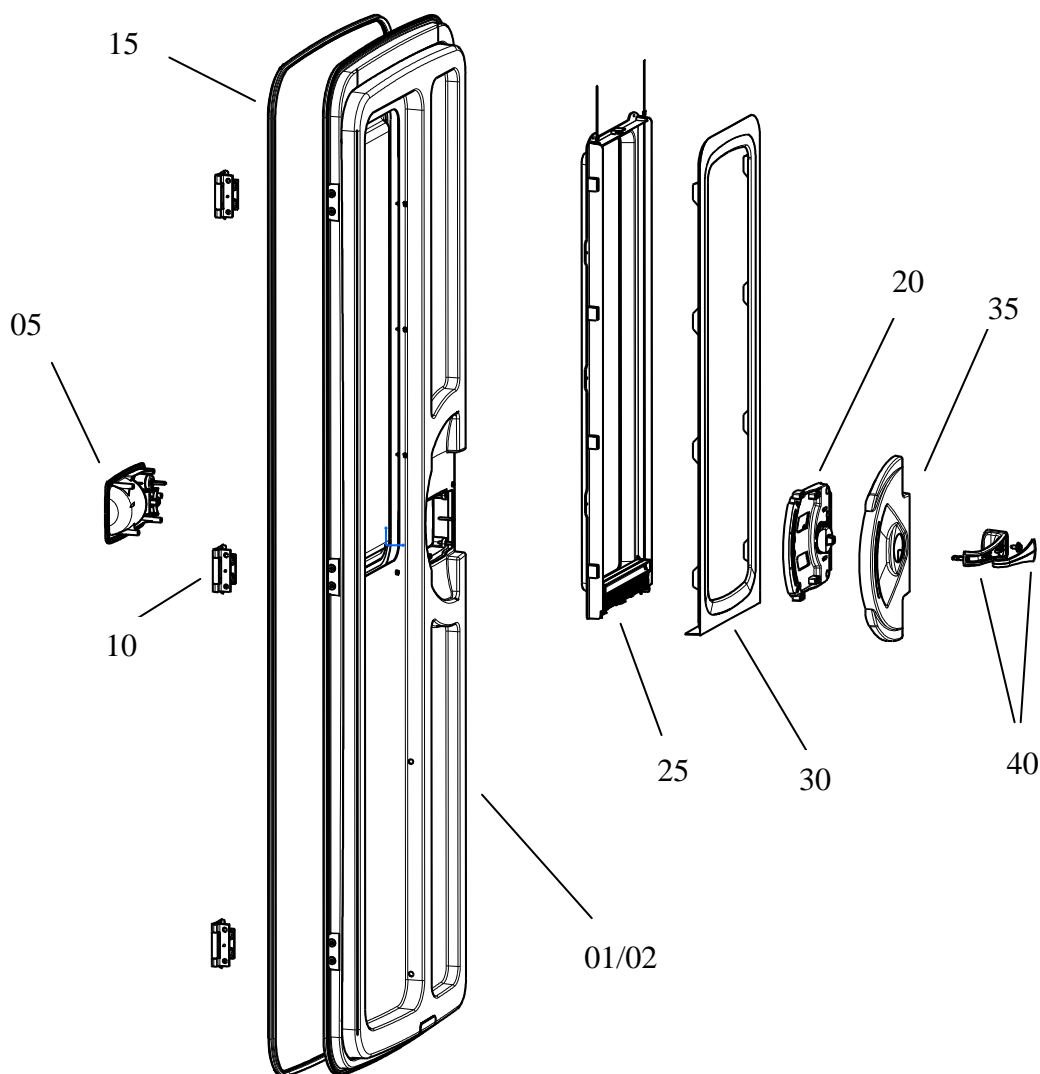

Caravan Door CaraD-400 / -400F

Spare Parts Door Panel

	Description	Part No.	Pack. Unit
01	Door panel with window	BG2916	1 pc.
02	Door panel without window	BG2917	1 set
05	Outer handle cpl.	BG2918	1 set
10	Hinge cpl.	BG2919	1 set
15	Rubber seal for door panel	BG2920	5 m
20	Handle holder	BG2921	1 set
25	Pleated blind cpl.	BG2922	1 set
30	Blind cover with fixings	BG2923	1 set
35	Cover inner handle	BG2924	1 set
40	Handle cpl.	BG2925	1 set

Important: When ordering specify - description, quantity, wall thickness, position of hing left or right side – seen from outside, colour and door version.