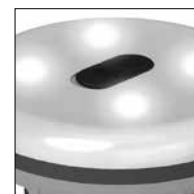

Laden/Micro USB Eingang Lade Indikator

Leuchte/Insektenkiller Schalter

FOLDABLE MOSQUITO KILLER LANTERN

930615

FUNCTIONS AND FEATURES

- Lantern
- Mosquito Killer
- Lighting mode: 20% Lighting → 50% Lighting → 100% Lighting → off
- Rainproof
- Height: approx. 94 mm x 52mm
- Weight: 167 g