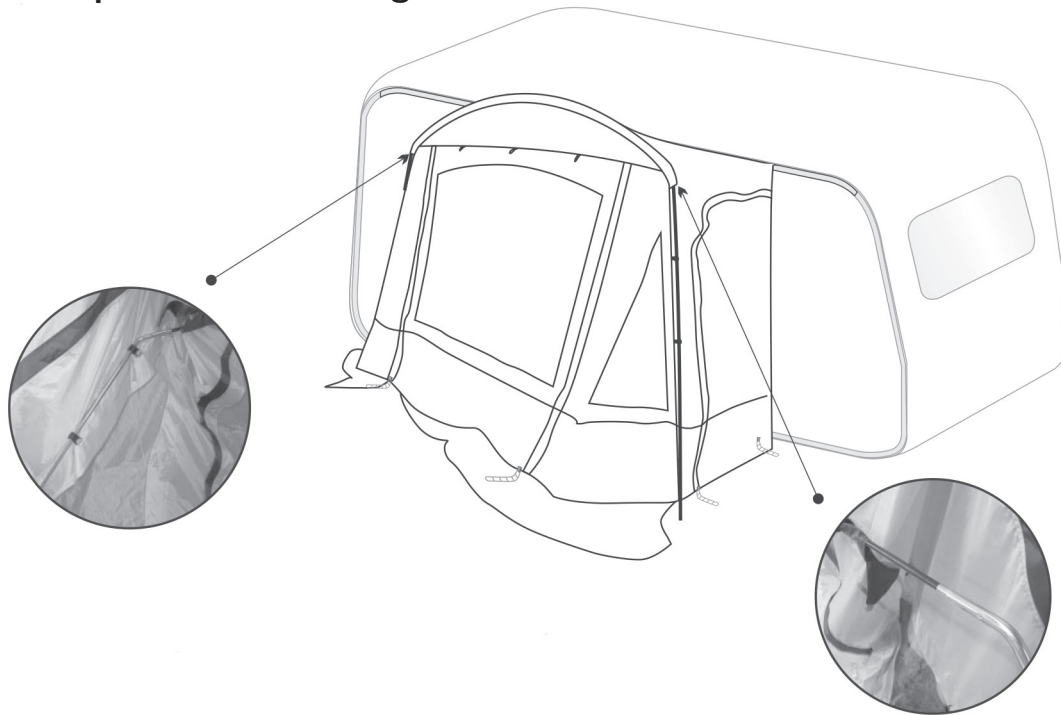

3. a) Attach the leg poles with the roof pole.
- b) Fix the cover with leg poles by plastic hook.
- c) Fix and tension the leg pole at the end with a pin.

- a) Befestigen Sie die Stangen mit den Dachstangen
- b) Befestigen Sie das Zelt mit den Zangen durch Plastikhaken
- c) Fixieren und spannen Sie die Stangen am Ende