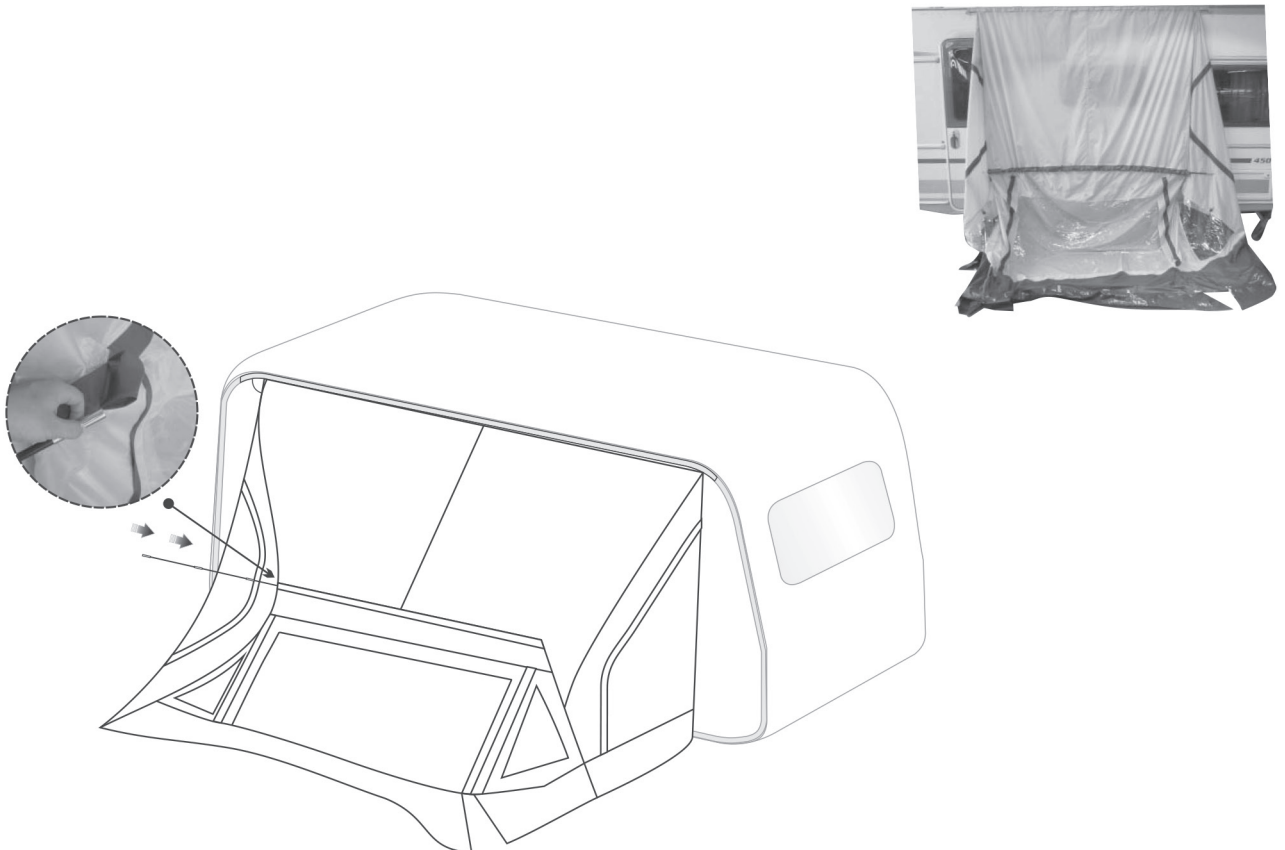

Metal pegs
Metallheringe
x 24

1. Attach the roof to the Caravan. Slide the awning beading into the Caravan.

Ziehen Sie den Keder in die Kederschiene des Caravans.

2. a) Slide Pole 1 into the roof along the sleeve and fix the pole at bottom with a pin.

a) Schieben Sie die Glasfibrerstangen in die Tunnel und fixieren Sie die Stangen am Boden

3. a) Attach the leg poles with the roof pole.
- b) Fix the cover with leg poles by plastic hook.
- c) Fix and tension the leg pole at the end with a pin.