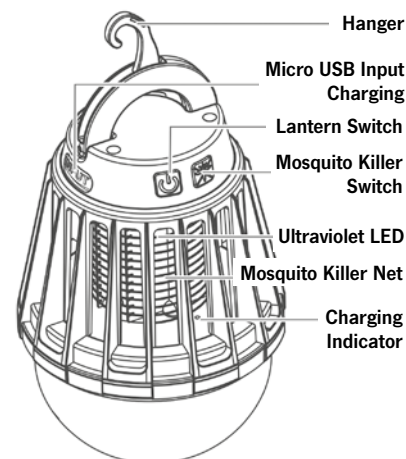

Reinigen

Mosquito Killer Camping Lantern

83494

FUNCTIONS AND FEATURES

- Camping Lantern 3,7V with 2000mAh Li-Polymer rechargeable battery
- Lighting Mode: 20% – 50% – 100% – OFF
- Integrated Mosquito Killer Lantern
- Integrated hook
- Rechargeable via Micro-USB
- Rainproof
- Height 129 mm und Ø 88 mm
- Weight approx. 200 g

OPERATION METHOD

Camping Lantern:

Press the »Lantern Switch« to shift lighting mode from 20% to 50% to 100% lighting and »Off«.

Mosquito Killer:

Press the »Mosquito Killer Switch« to turn on or turn off.

Input Charge:

Micro USB cable connect with AC Adaptor, PC etc., charging indicator go on red when input charging and go on green after fully charged.

Main Technical Parameters Lighting »Camping Lantern«	
The Max. Luminous Flux (100% Lighting)	≥ 180 Lm
The Max. Luminous Flux (50% Lighting)	≥ 90 Lm
The Max. Luminous Flux (20% Lighting)	≥ 30 Lm
Working Time after Fully charge (100% Lighting)	≥ 4 hours
Working Time after Fully charge (50% Lighting)	≥ 8 hours
Working Time after Fully charge (20% Lighting)	≥ 20 hours

Main Technical Parameters »Mosquito Killer«	
Ultraviolet (UV) LED	4 x 0.06 W
Ultraviolet (UV) Wave Length	360 – 400 nm
Working Time after Fully charge	≥ 30 hours
Grid Voltage	≥ 500 V
Power	5 W

Others	
Specification of Built-in Battery	3,7 V, 2000mAh Li-Polymer Battery
Input Voltage/Current	5 V/1 A
Fully Charge Time via USB Input Cable	Approx. 3 hours
Lantern LED	1 W, 2835 SMD, 6000 – 6500 K
Ultraviolet LED	0.06 W, Ø 5 mm